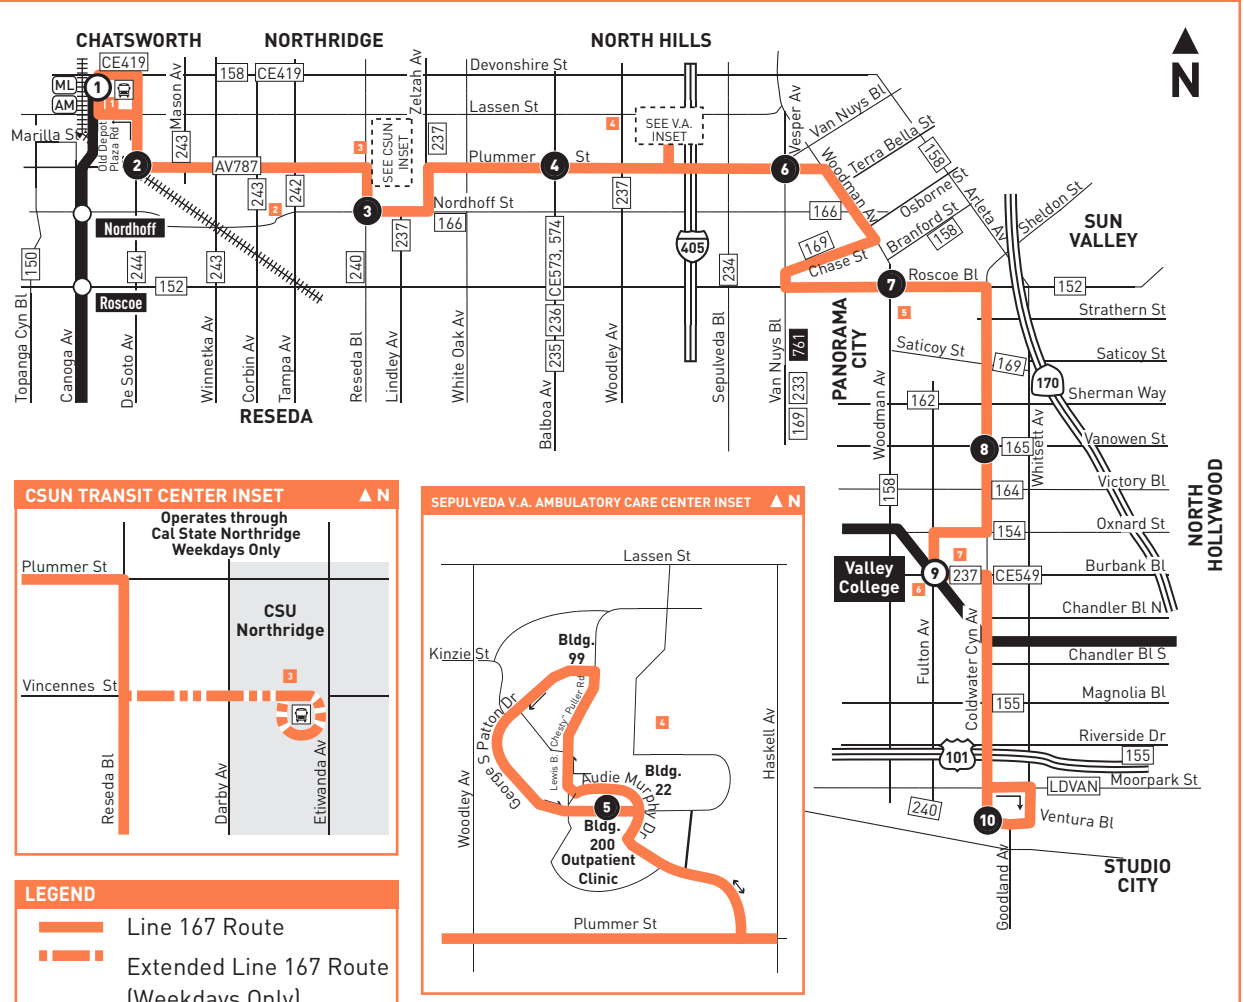

167

Eastbound Al Este - Southbound Al Sur (Approximate Times/Tiempos Aproximados)

CHATSWORTH	NORTHRIDGE	NORTH HILLS	PANORAMA CITY	NORTH HOLLYWOOD	STUDIO CITY				
①	②	③	④	⑤	⑥	⑦	⑧	⑨	⑩
Chatsworth Station	Plummer & De Soto	Northhoff & Reseda	Plummer & Balboa	Sepulveda Veterans Hospital Outpatient Clinic	Plummer & Van Nuys	Roscoe & Woodman	Coldwater Canyon & Vanowen	Valley College G Line Station	Ventura & Coldwater Canyon
4:35A	4:41A	4:52A	4:59A	5:07A	5:14A	5:28A	5:37A	5:44A	5:54A
5:34	5:40	5:51	5:58	6:06	6:13	6:27	6:36	6:43	6:53
6:23	6:29	6:40	6:47	6:56	7:03	7:18	7:27	7:35	7:46
7:13	7:19	7:30	7:37	7:46	7:53	8:09	8:19	8:27	8:38
8:00	8:08	8:20	8:27	8:36	8:43	9:00	9:10	9:18	9:29
8:50	8:58	9:10	9:17	9:26	9:33	9:50	10:00	10:08	10:19
9:40	9:48	10:00	10:07	10:16	10:23	10:41	10:51	10:59	11:10
10:30	10:38	10:50	10:57	11:06	11:13	11:33	11:43	11:51	12:02P
11:21	11:29	11:41	11:48	11:57	12:04P	12:24P	12:34P	12:42P	12:53
12:11P	12:19P	12:31P	12:38P	12:47P	12:54	1:13	1:23	1:31	1:42
1:00	1:08	1:20	1:28	1:37	1:44	2:03	2:13	2:21	2:32
1:50	1:58	2:10	2:18	2:27	2:34	2:53	3:03	3:11	3:22
2:45	2:53	3:05	3:13	3:22	3:29	3:47	3:57	4:05	4:16
3:39	3:47	3:59	4:07	4:16	4:23	4:41	4:51	4:59	5:10
4:37	4:45	4:57	5:05	5:14	5:21	5:40	5:50	5:58	6:09
5:37	5:44	5:56	6:04	6:13	6:20	6:39	6:49	6:57	7:08
6:38	6:45	6:57	7:05	7:13	7:20	7:36	7:45	7:52	8:03
7:39	7:46	7:58	8:05	8:13	8:20	8:35	8:44	8:50	9:00
8:37	8:44	8:59	9:06	9:14	9:21	9:34	9:43	9:49	9:59
9:42	9:49	10:02	10:09	10:17	10:24	10:37	10:46	10:52	11:02
10:43	10:50	11:03	11:10	11:18	11:25	11:38	11:47	11:53	12:03A

ROUTE MAP

- LEGEND**
- Line 167 Route
 - Extended Line 167 Route (Weekdays Only)
 - Timepoint
 - Metro G Line
 - MetroLink, Amtrak
 - G Line Station
 - G Line Station & Timepoint
 - Transit Center
 - AM Amtrak Station
 - ML MetroLink Station
 - AV Antelope Valley Transit
 - CE LADOT Commuter Express
 - LDVAN LADOT Dash Van Nuys/Studio City
 - SC Santa Clarita Transit
 - SV Simi Valley Transit