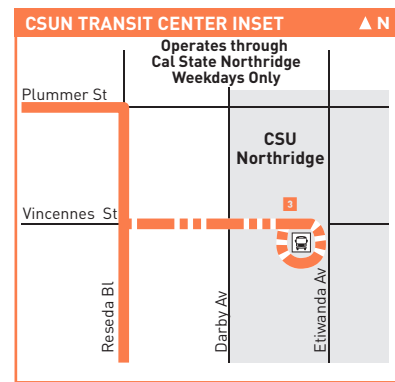

STUDIO CITY	NORTH HOLLYWOOD	PANORAMA CITY	NORTH HILLS	NORTHRIDGE	CHATSWORTH				
⑩	⑨	⑧	⑦	⑥	⑤	④	③	②	①
Ventura & Coldwater Canyon	Valley College G Line Station	Coldwater Canyon & Vanowen	Roscoe & Woodman	Plummer & Van Nuys	Sepulveda Veterans Hospital Outpatient Clinic	Plummer & Balboa	Reseta & Northhoff	De Soto & Plummer	Chatsworth Station
5:40A	5:48A	5:54A	6:03A	6:14A	6:22A	6:27A	6:34A	6:44A	6:49A
6:30	6:38	6:44	6:53	7:04	7:14	7:19	7:26	7:36	7:42
7:19	7:27	7:33	7:43	7:56	8:06	8:11	8:18	8:29	8:35
8:09	8:17	8:24	8:34	8:48	8:58	9:04	9:12	9:23	9:29
8:55	9:04	9:12	9:23	9:38	9:48	9:54	10:02	10:13	10:19
9:43	9:52	10:00	10:11	10:28	10:38	10:44	10:53	11:04	11:10
10:32	10:42	10:50	11:01	11:18	11:28	11:34	11:43	11:55	12:01P
11:22	11:32	11:40	11:51	12:08P	12:18P	12:24P	12:33P	12:45P	12:51
12:12P	12:22P	12:30P	12:41P	12:58	1:08	1:14	1:22	1:35	1:41
1:03	1:13	1:21	1:32	1:49	1:59	2:04	2:12	2:24	2:30
1:54	2:04	2:12	2:23	2:40	2:50	2:55	3:03	3:15	3:21
2:45	2:55	3:03	3:15	3:32	3:42	3:47	3:55	4:07	4:13
3:37	3:47	3:55	4:07	4:24	4:34	4:40	4:49	5:01	5:07
4:31	4:41	4:49	5:01	5:18	5:28	5:34	5:43	5:55	6:01
5:26	5:36	5:44	5:56	6:12	6:22	6:28	6:36	6:47	6:53
6:20	6:30	6:38	6:50	7:06	7:16	7:22	7:30	7:40	7:46
7:18	7:28	7:36	7:46	8:00	8:10	8:15	8:23	8:36	8:42
8:15	8:24	8:32	8:42	8:56	9:05	9:10	9:17	9:29	9:34
9:20	9:28	9:35	9:44	9:56	10:05	10:10	10:17	10:29	10:34
10:20	10:28	10:35	10:44	10:56	11:05	11:10	11:17	11:29	11:34

ROUTE MAP

1. **LEGEND**
2. Line 167 Route
   - Extended Line 167 Route (Weekdays Only)
   - Timepoint
   - Metro G Line
   - MetroLink, Amtrak
   - G Line Station
   - G Line Station & Timepoint
   - Transit Center
   - AM Amtrak Station
   - ML MetroLink Station
   - AV Antelope Valley Transit
   - CE LADOT Commuter Express
   - LDVAN LADOT Dash Van Nuys/Studio City
   - SC Santa Clarita Transit
   - SV Simi Valley Transit

- **1 Chatsworth Station**
  G Line, Metro 150, 158, 167, 244; CE419; SC791; SV-C; Ventura County MetroLink Line; Amtrak
- **2 Northridge Fashion Center**
- **3 California State University, Northridge Transit Center**
  Metro 167, 240; AV787; CSUN Shuttle
- **4 Sepulveda V.A. Ambulatory Care Center**
- **5 Kaiser Hospital**
- **6 Valley College Station**
  G Line, Metro 167, 237; CE549; DASH Van Nuys/Studio City
- **7 L.A. Valley College**

Follow us.

Instagram: @metrolosangeles
Facebook: @losangelesmetro
Twitter: @metrolosangeles

For transportation news and views, visit metro.net/thesource.