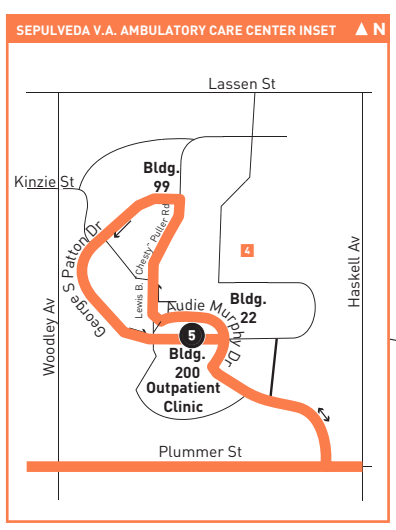

STUDIO CITY	NORTH HOLLYWOOD	PANORAMA CITY	NORTH HILLS	NORTHRIDGE	CHATSWORTH				
⑩	⑨	⑧	⑦	⑥	⑤	④	③	②	①
Ventura & Coldwater Canyon	Valley College G Line Station	Coldwater Canyon & Vanowen	Roscoe & Woodman	Plummer & Van Nuys	Sepulveda Veterans Hospital Outpatient Clinic	Plummer & Balboa	Reseta & Northhoff	De Soto & Plummer	Chatsworth Station
5:40A	5:48A	5:54A	6:03A	6:14A	6:22A	6:27A	6:34A	6:44A	6:49A
6:30	6:38	6:44	6:53	7:04	7:14	7:19	7:26	7:36	7:42
7:19	7:27	7:33	7:43	7:56	8:06	8:11	8:18	8:29	8:35
8:09	8:17	8:24	8:34	8:48	8:58	9:04	9:12	9:23	9:29
8:55	9:04	9:12	9:23	9:38	9:48	9:54	10:02	10:13	10:19
9:43	9:52	10:00	10:11	10:28	10:38	10:44	10:53	11:04	11:10
10:32	10:42	10:50	11:01	11:18	11:28	11:34	11:43	11:55	12:01P
11:22	11:32	11:40	11:51	12:08P	12:18P	12:24P	12:33P	12:45P	12:51
12:12P	12:22P	12:30P	12:41P	12:58	1:08	1:14	1:22	1:35	1:41
1:03	1:13	1:21	1:32	1:49	1:59	2:04	2:12	2:24	2:30
1:54	2:04	2:12	2:23	2:40	2:50	2:55	3:03	3:15	3:21
2:45	2:55	3:03	3:15	3:32	3:42	3:47	3:55	4:07	4:13
3:37	3:47	3:55	4:07	4:24	4:34	4:40	4:49	5:01	5:07
4:31	4:41	4:49	5:01	5:18	5:28	5:34	5:43	5:55	6:01
5:26	5:36	5:44	5:56	6:12	6:22	6:28	6:36	6:47	6:53
6:20	6:30	6:38	6:50	7:06	7:16	7:22	7:30	7:40	7:46
7:18	7:28	7:36	7:46	8:00	8:10	8:15	8:23	8:36	8:42
8:15	8:24	8:32	8:42	8:56	9:05	9:10	9:17	9:29	9:34
9:20	9:28	9:35	9:44	9:56	10:05	10:10	10:17	10:29	10:34
10:20	10:28	10:35	10:44	10:56	11:05	11:10	11:17	11:29	11:34

ROUTE MAP

1. **LEGEND**
2. Line 167 Route
   - Extended Line 167 Route (Weekdays Only)
   - Timepoint
   - Metro G Line
   - MetroLink, Amtrak
   - G Line Station
   - G Line Station & Timepoint
   - Transit Center
   - AM Amtrak Station
   - ML MetroLink Station
   - AV Antelope Valley Transit
   - CE LADOT Commuter Express
   - LDVAN LADOT Dash Van Nuys/Studio City
   - SC Santa Clarita Transit
   - SV Simi Valley Transit

- **1 Chatsworth Station**
  G Line, Metro 150, 158, 167, 244; CE419; SC791; SV-C; Ventura County MetroLink Line; Amtrak
- **2 Northridge Fashion Center**
- **3 California State University, Northridge Transit Center**
  Metro 167, 240; AV787; CSUN Shuttle
- **4 Sepulveda V.A. Ambulatory Care Center**
- **5 Kaiser Hospital**
- **6 Valley College Station**
  G Line, Metro 167, 237; CE549; DASH Van Nuys/Studio City
- **7 L.A. Valley College**

Follow us.

Instagram: @metrolosangeles
Facebook: @losangelesmetro
Twitter: @metrolosangeles

For transportation news and views, visit metro.net/thesource.