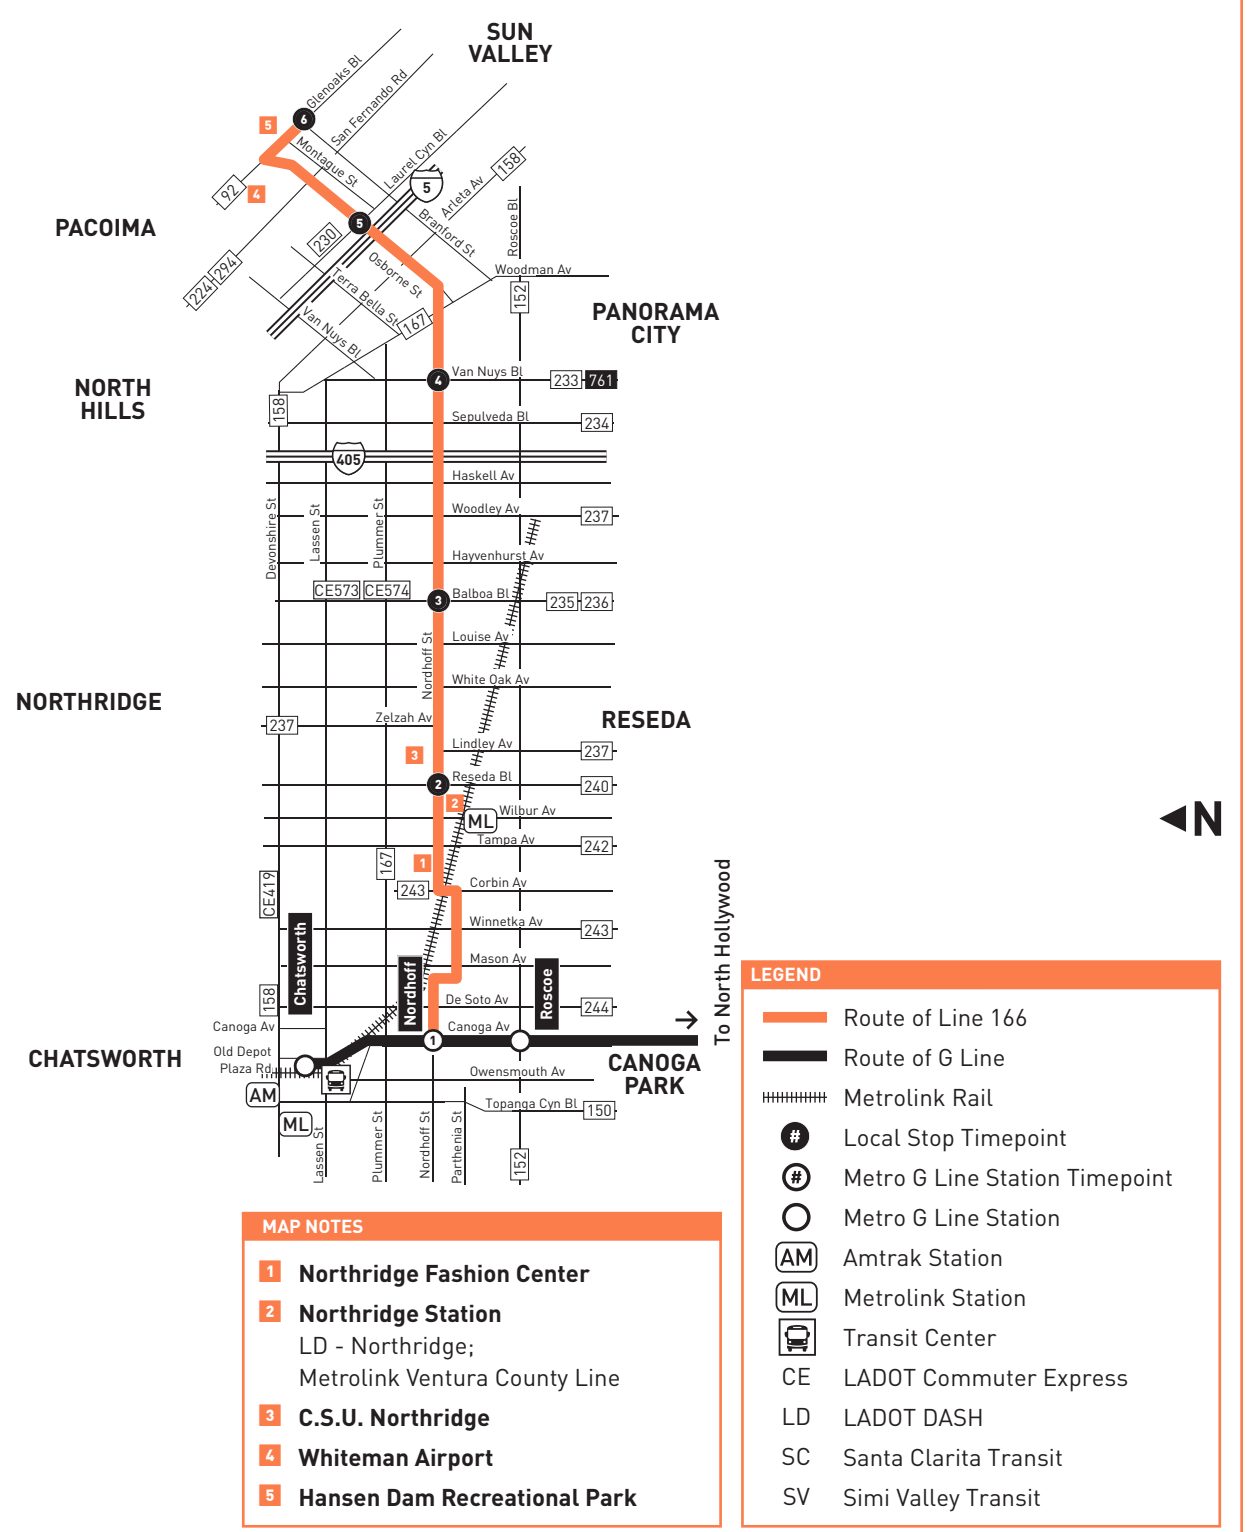

Sunday and Holiday Schedules

Sunday and Holiday Schedule in effect on New Year's Day, Memorial Day, Independence Day, Labor Day, Thanksgiving Day and Christmas Day.

Horarios de domingo y días feriados

Horarios de domingo y días feriados en efecto para año nuevo, día conmemorativo, cuatro de julio, día del trabajo, día de acción de gracias, y Navidad.

Special Notes

- **B** Trip originates at Osborne & Glenoaks at time shown.
- **C** Trip ends at Osborne & Glenoaks at time shown.
- **D** Trip operates on school days only except Tuesdays, call Metro for more information.
- **E** Trip operates on Tuesday school days only, call Metro for more information.

Avisos especiales

- **B** El viaje comienza en Osborne & Glenoaks a la hora indicada
- **C** El viaje termina en Osborne & Glenoaks a la hora indicada.
- **D** El viaje opera solo en días escolares excepto los martes, llame a Metro para obtener más información.
- **E** El viaje opera solo los días de clases los martes, llame a Metro para obtener más información.

ROUTE MAP

Connect to Metro Security 24/7.

Call: 888.950.7233
Text: 213.788.2777
App: LA Metro Transit Watch
Call 911 for emergencies.

Lose something?

Learn more about Metro's Lost & Found service. Visit metro.net/lostandfound or call 323.937.8920.

Need information?

Transit Information: 323.466.3876
Customer Relations: 213.922.6235
In an Emergency: 1.888.950.7233 or 911

And for all you need to know, visit metro.net.