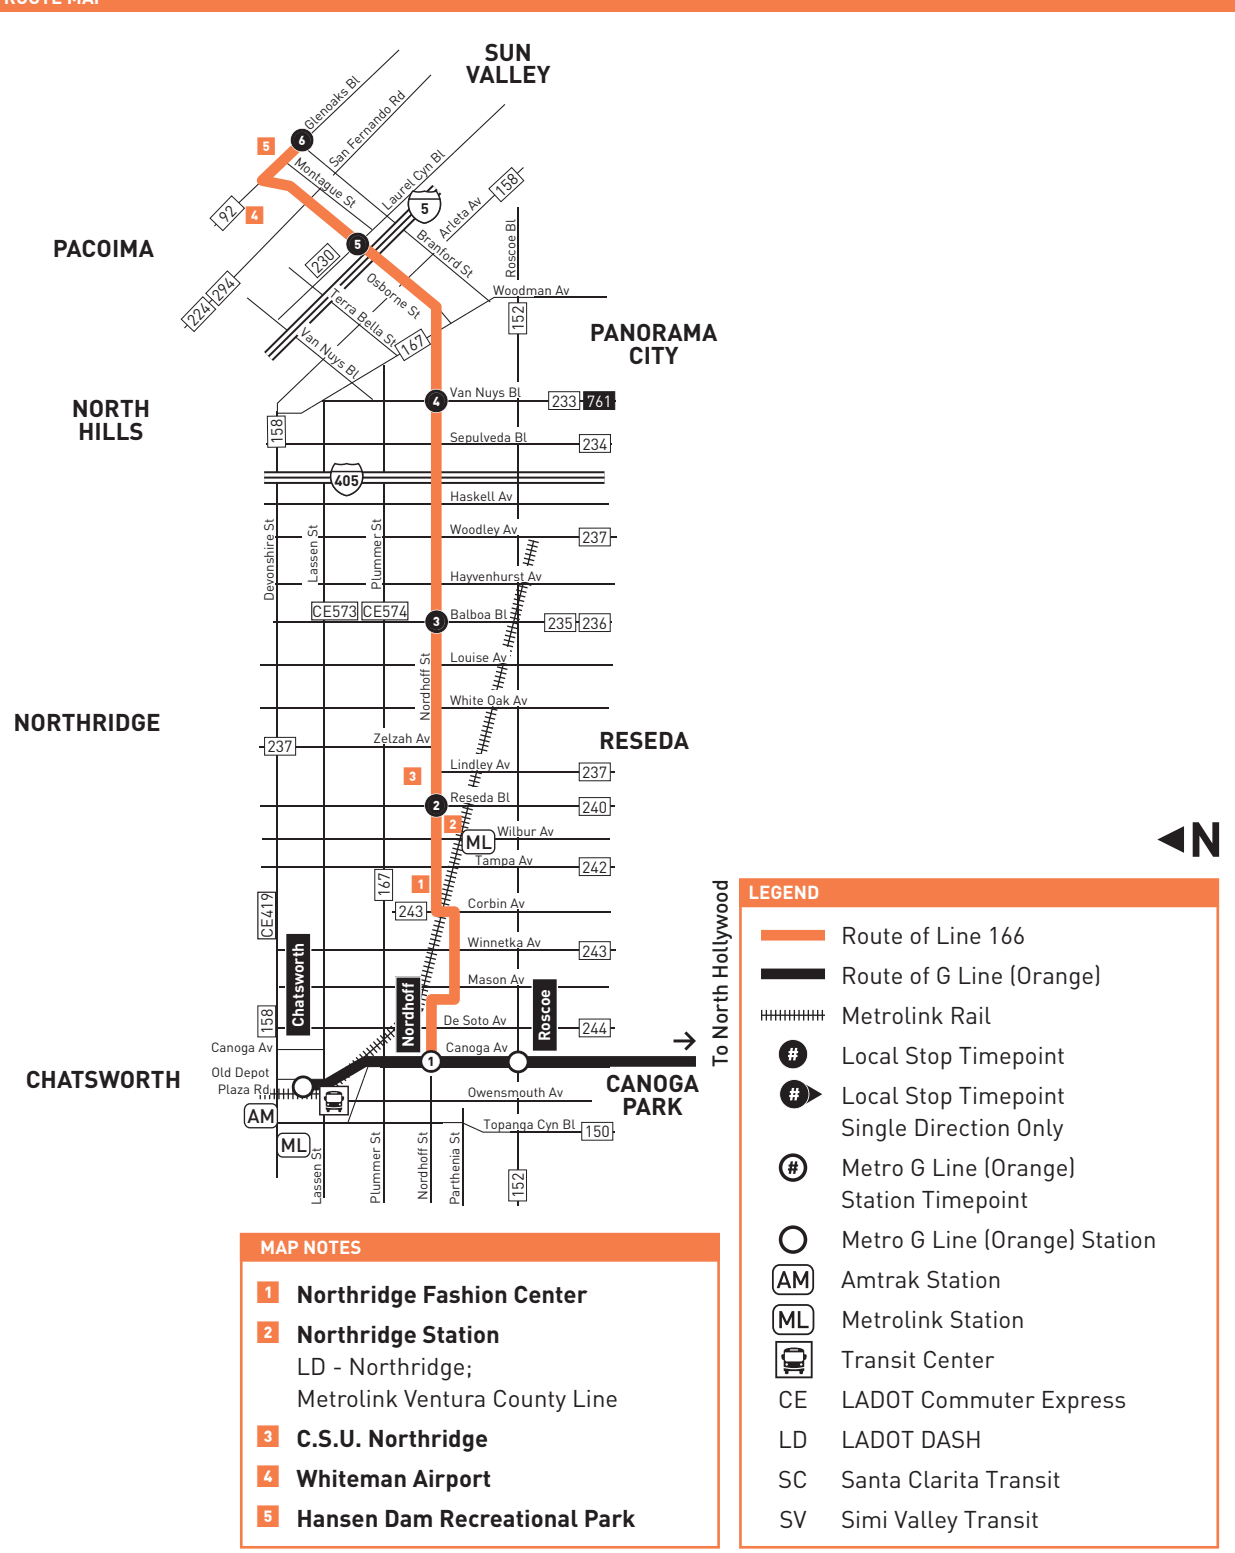

Sunday and Holiday Schedules

Horarios de domingo y días feriados

Sunday and Holiday Schedule in effect on New Year's Day, Memorial Day, Independence Day, Labor Day, Thanksgiving Day and Christmas Day.

Horarios de domingo y días feriados en vigor para New Year's Day, Memorial Day, Independence Day, Labor Day, Thanksgiving Day y Christmas Day

Special Notes

- A Trip originates at Osborne & Glenoaks at time shown.
- B Trip ends at Osborne & Glenoaks at time shown.
- C Operates on school days only except Tuesdays, call Metro for more information.
- D Operates on Tuesday school days only, call Metro for more information.

Avisos especiales

- A El viaje se origina en Osborne & Glenoaks a la hora que se muestra.
- B El viaje termina en Osborne & Glenoaks a la hora indicada.
- C Opera solo en días escolares excepto los martes, llame a Metro para obtener más información.
- D Opera solo los días de clases los martes, llame a Metro para obtener más información.

ROUTE MAP

Need to know on the go?

Download *Transit* app for trip plans, service alerts, maps and more.

Lose something?

Learn more about Metro's Lost & Found service. Visit metro.net/lostandfound or call 323.937.8920.