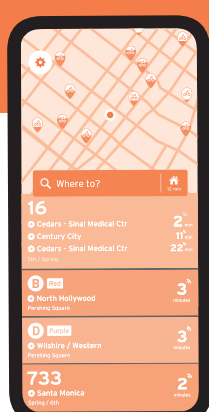

- A El viaje se origina en Osborne & Glenoaks a la hora que se muestra.
- B El viaje termina en Osborne & Glenoaks a la hora indicada.
- C Solo funciona durante los días escolares, llame a Metro para obtener más información.

ROUTE MAP

**MAP NOTES**

- 1 Northridge Fashion Center
- 2 Northridge Station  
LD - Northridge;  
Metrolink Ventura County Line
- 3 C.S.U. Northridge
- 4 Whiteman Airport
- 5 Hansen Dam Recreational Park

**LEGEND**

- Route of Line 166
- Route of G Line (Orange)
- Metrolink Rail
- # Local Stop Timepoint
- # Local Stop Timepoint Single Direction Only
- # Metro G Line (Orange) Station Timepoint
- O Metro G Line (Orange) Station
- AM Amtrak Station
- ML Metrolink Station
- Transit Center
- CE LADOT Commuter Express
- LD LADOT DASH
- SC Santa Clarita Transit
- SV Simi Valley Transit

Need to know on the go?

Download *Transit* app for trip plans, service alerts, maps and more.

Lose something?

Learn more about Metro's Lost & Found service. Visit [metro.net/lostandfound](http://metro.net/lostandfound) or call 323.937.8920.