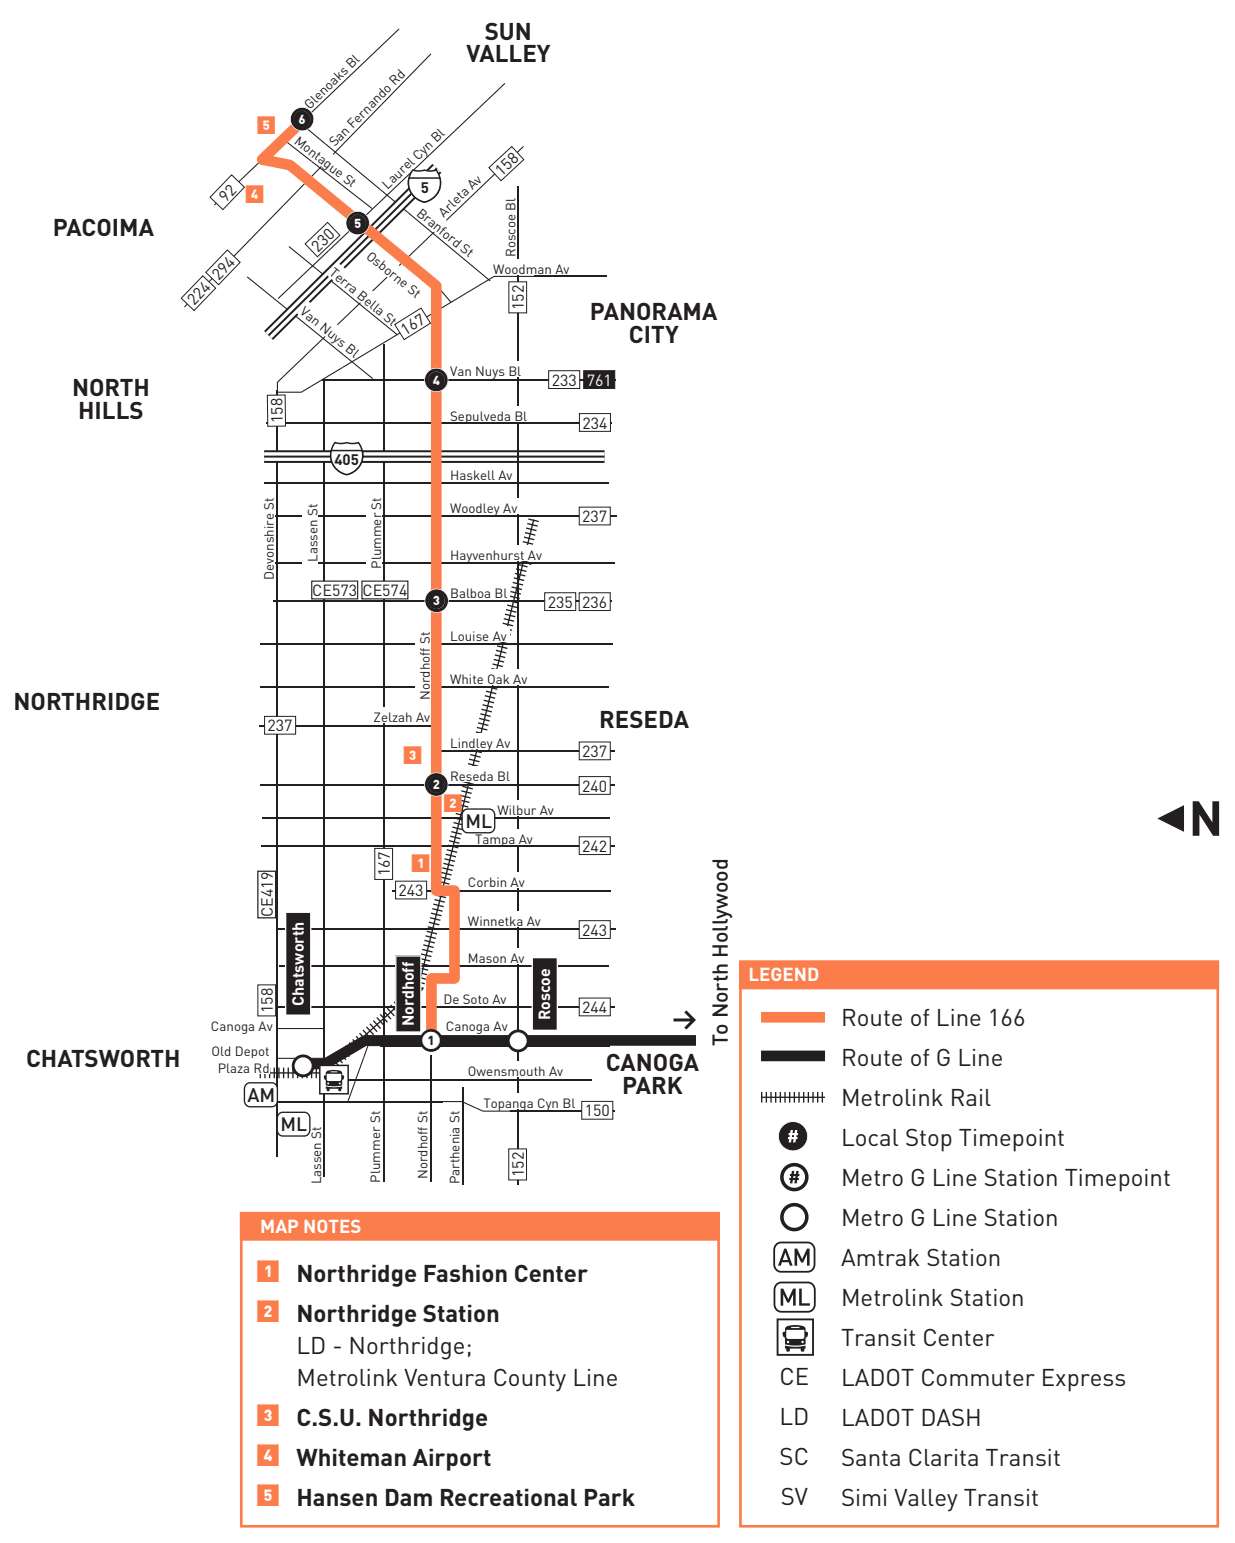

Sunday and Holiday Schedules

Sunday and Holiday Schedule in effect on New Year's Day, Memorial Day, Independence Day, Labor Day, Thanksgiving Day and Christmas Day.

Horarios de domingo y días feriados

Horarios de domingo y días feriados en efecto para año nuevo, día conmemorativo, cuatro de julio, día del trabajo, día de acción de gracias, y Navidad.

Special Notes

- **A** Trip originates at Osborne & Glenoaks at time shown.
- **B** Trip ends at Osborne & Glenoaks at time shown.
- **C** Trip operates on school days only except Tuesdays, call Metro for more information.
- **D** Trip operates on Tuesday school days only, call Metro for more information.

Avisos especiales

- **A** El viaje comienza en Osborne & Glenoaks a la hora indicada
- **B** El viaje termina en Osborne & Glenoaks a la hora indicada.
- **C** El viaje opera solo en días escolares excepto los martes, llame a Metro para obtener más información.
- **D** El viaje opera solo los días de clases los martes, llame a Metro para obtener más información.

ROUTE MAP