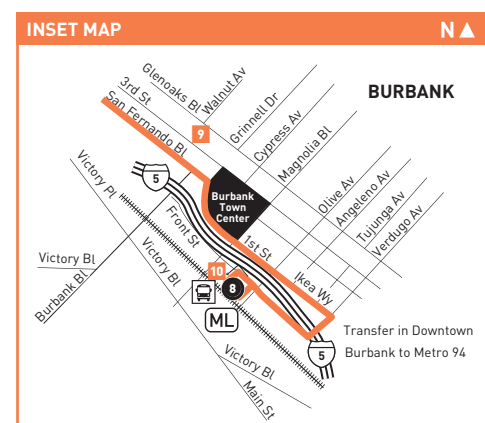

ROUTE MAP

To Los Angeles

MAP NOTES

- 1 Fallbrook Center
- 2 Westfield Topanga
- 3 Westfield Promenade
- 4 Warner Center Transit Hub
Metro 601; CE422; LA County Beach Bus; VCTC Conejo Connection
- 5 Van Nuys Airport
- 6 Van Nuys High School
- 7 Hollywood Burbank Airport
- 8 Burbank Regional Intermodal Transportation Center
Metro 169, 222; BB Noho / Airport
- 9 Burbank High School
- 10 Burbank Downtown Station
Metro 92, 96, 154, 155, 164, 165, 294; SC794; BB Media District, Airport/Empire; Megabus; Amtrak; Metrolink Antelope Valley Line, Ventura County Lines