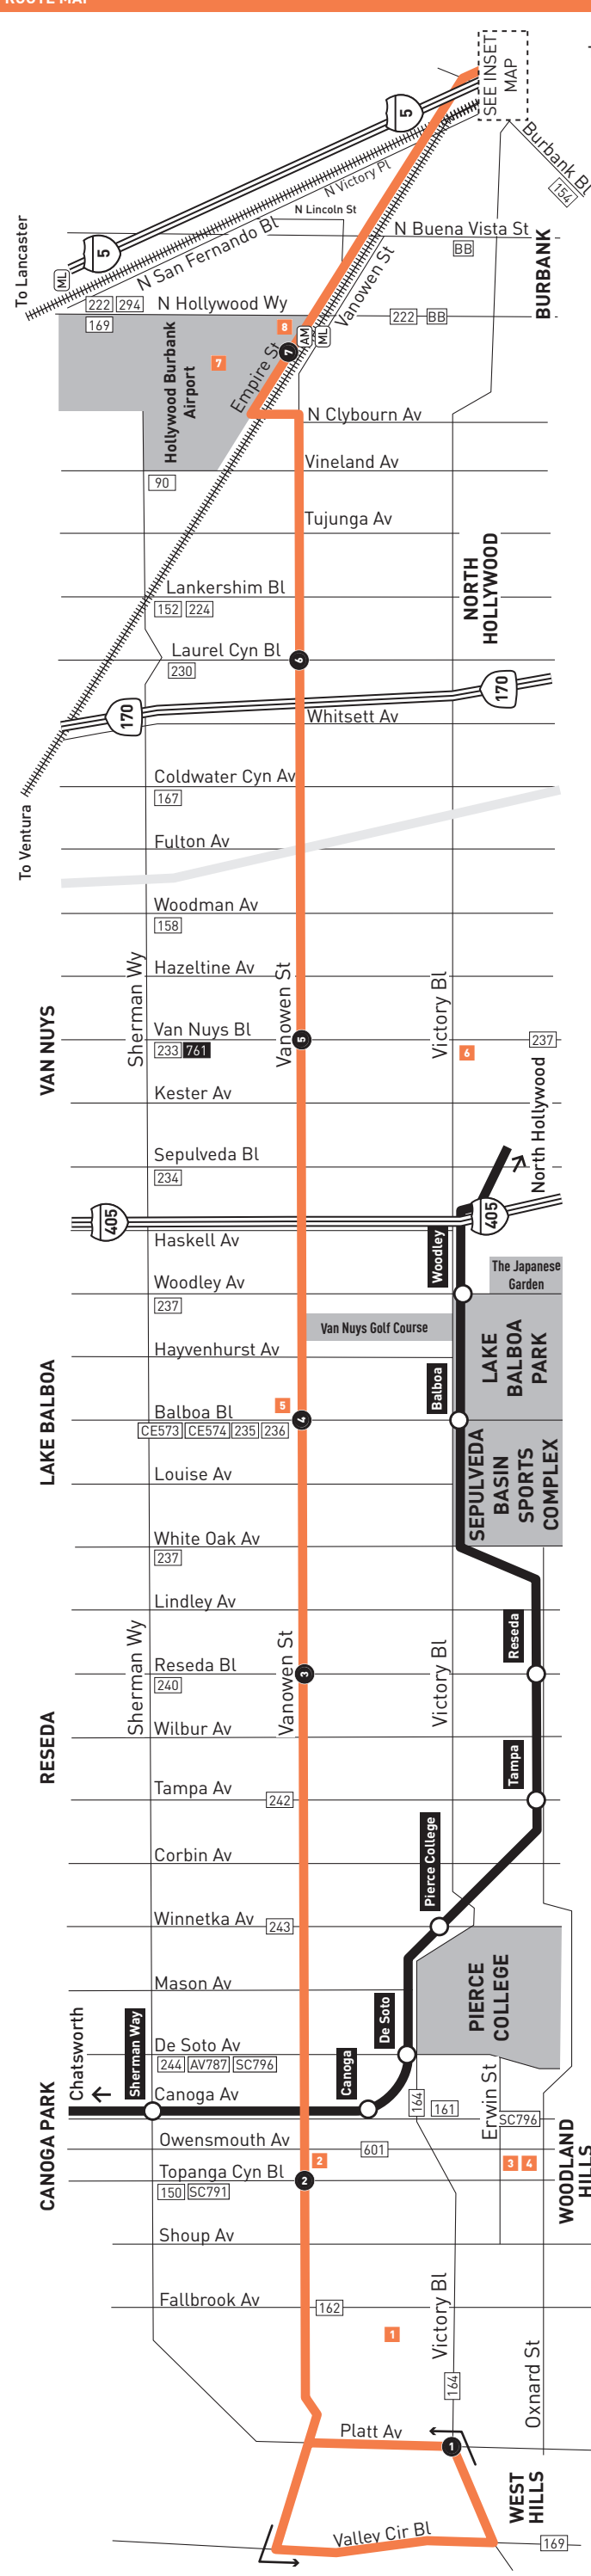

ROUTE MAP

To Los Angeles