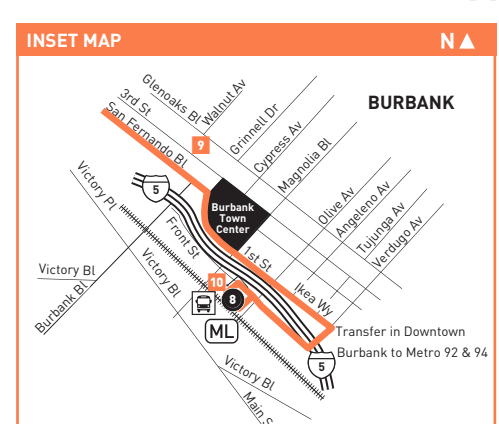

### ROUTE MAP

To Los Angeles

- #### MAP NOTES
- 1 Fallbrook Center
  - 2 Westfield Topanga
  - 3 Westfield Promenade
  - 4 Warner Center Transit Hub  
Metro 601; CE422; LA County Beach Bus; VCTC Conejo Connection
  - 5 Van Nuys Airport
  - 6 Van Nuys High School
  - 7 Hollywood Burbank Airport
  - 8 Burbank Regional Intermodal Transportation Center  
Metro 169, 222; BB Noho / Airport
  - 9 Burbank High School
  - 10 Burbank Downtown Station  
Metro 96, 154, 155, 164, 165, 294; SC794; Burbank Bus Pink Route; Amtrak; Metrolink Antelope Valley Line, Ventura County Lines

- #### LEGEND
- Line 165
  - G Line Route
  - Metrolink Rail
  - Local Stop Timepoint
  - Metro G Line Station
  - Transit Center
  - Amtrak Station
  - Metrolink Station
  - AV Antelope Valley Transit Authority
  - BB Burbank Bus
  - CE LADOT Commuter Express
  - SC Santa Clarita Transit