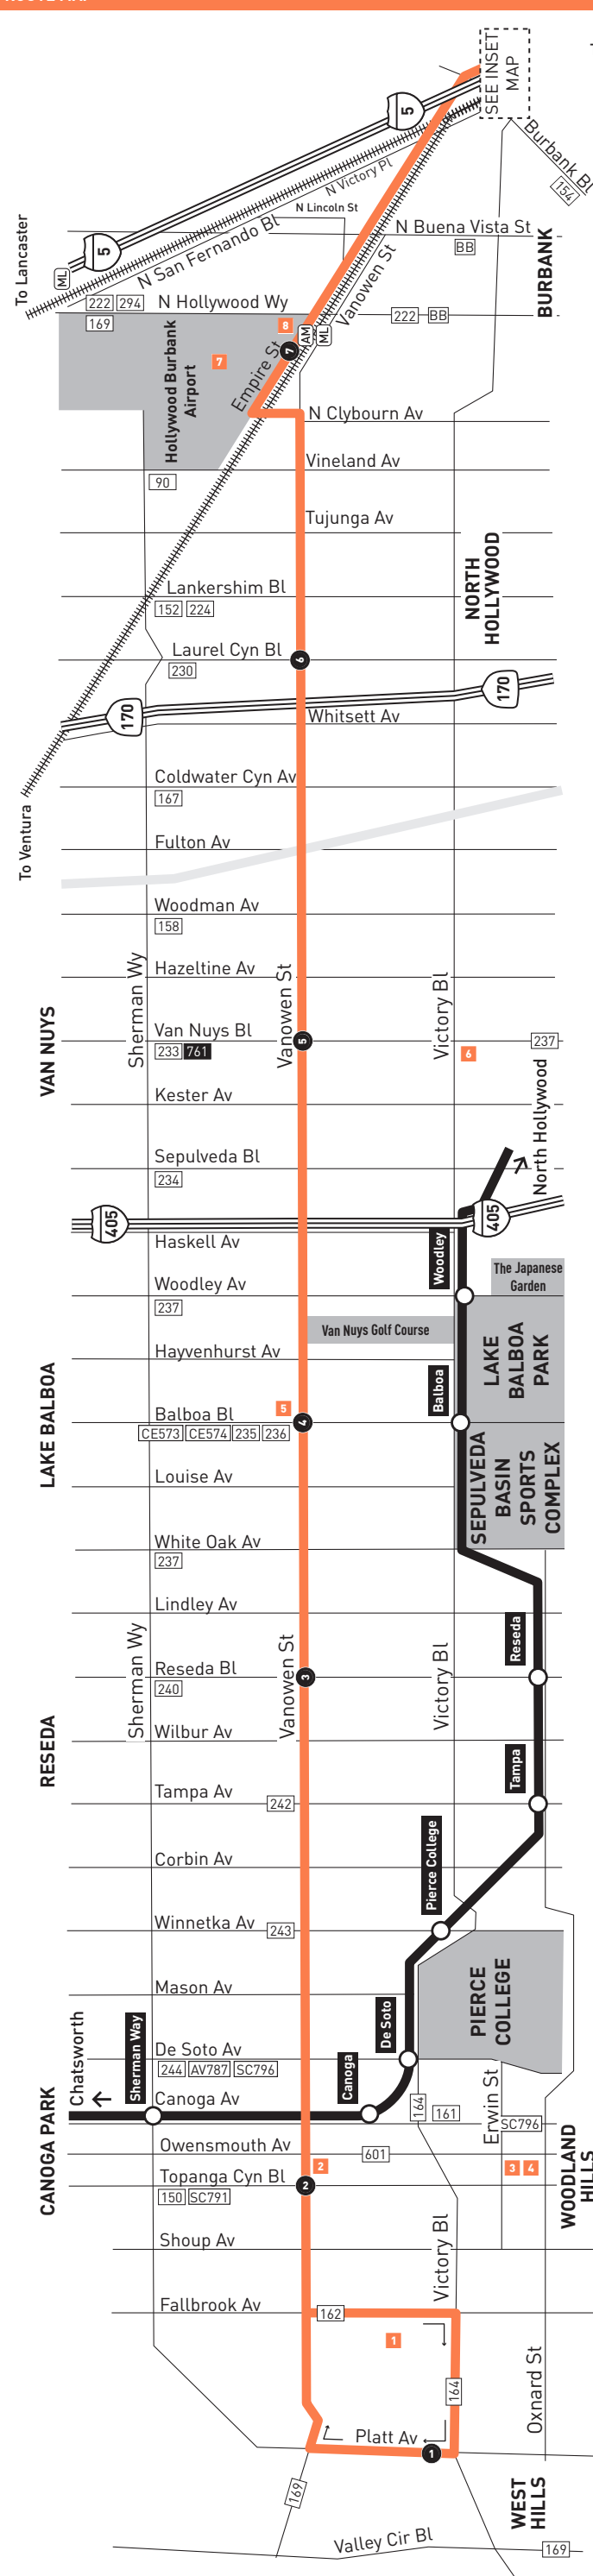

ROUTE MAP

To Los Angeles