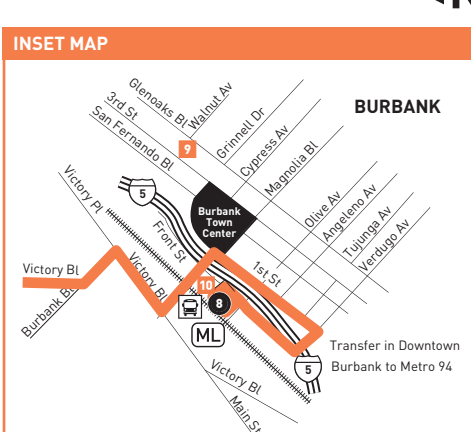

Eastbound *Al Este* (Approximate Times / Tiempos Aproximados)

WEST HILLS	WOODLAND HILLS	RESEDA	LAKE BALBOA	VAN NUYS	NORTH HOLLYWOOD	BURBANK
1	2	3	4	5	6	8
Platt & Victory	Victory & Topanga Canyon	Victory & Reseda	Victory & Balboa	Victory & Van Nuys	Victory & Laurel Canyon	Burbank Station
4:43A	4:56A	5:07A	5:12A	5:21A	5:31A	5:53A
5:30	5:43	5:55	6:01	6:11	6:21	6:44
5:59	6:12	6:24	6:30	6:41	6:52	7:15
6:27	6:41	6:54	7:00	7:11	7:22	7:46
6:54	7:09	7:23	7:29	7:41	7:53	8:18
7:24	7:39	7:53	7:59	8:11	8:23	8:49
7:54	8:09	8:23	8:29	8:41	8:54	9:20
8:23	8:39	8:53	8:59	9:11	9:24	9:51
8:53	9:09	9:23	9:29	9:41	9:54	10:21
9:23	9:39	9:53	9:59	10:11	10:24	10:52
9:53	10:09	10:23	10:29	10:41	10:55	11:23
10:23	10:39	10:53	10:59	11:11	11:25	11:53
10:52	11:08	11:23	11:29	11:41	11:55	12:23P
11:22	11:38	11:53	11:59	12:11P	12:25P	12:54P
11:52	12:08P	12:23P	12:29P	12:41	12:55	1:24
12:23P	12:39	12:53	12:59	1:11	1:25	1:54
12:52	1:09	1:23	1:29	1:41	1:55	2:24
1:22	1:39	1:53	1:59	2:11	2:25	2:54
1:52	2:09	2:23	2:29	2:41	2:55	3:24
2:22	2:39	2:53	2:59	3:11	3:25	3:54
2:51	3:08	3:23	3:29	3:41	3:55	4:24
3:21	3:38	3:53	3:59	4:11	4:25	4:52
3:51	4:08	4:23	4:29	4:41	4:55	5:22
4:21	4:38	4:53	4:59	5:11	5:25	5:52
4:51	5:08	5:23	5:29	5:41	5:55	6:22
5:21	5:38	5:53	5:59	6:11	6:24	6:50
6:07	6:24	6:38	6:44	6:56	7:08	7:32
6:54	7:10	7:24	7:30	7:41	7:52	8:15
7:42	7:57	8:10	8:16	8:27	8:38	9:00
8:29	8:42	8:55	9:00	9:10	9:20	9:41
9:28	9:42	9:55	10:00	10:10	10:20	10:41
10:29	10:43	10:55	11:00	11:10	11:20	11:41

ROUTE MAP

- LEGEND**
- Line 164
 - Metro G Line (Orange) Route
 - # Local Stop Timepoint
 - # Local Stop Timepoint - Single Direction Only
 - Metro G Line (Orange) Station
 - AV Antelope Valley Transit Authority
 - BB Burbank Bus
 - CE LADOT Commuter Express
 - SC Santa Clarita Transit