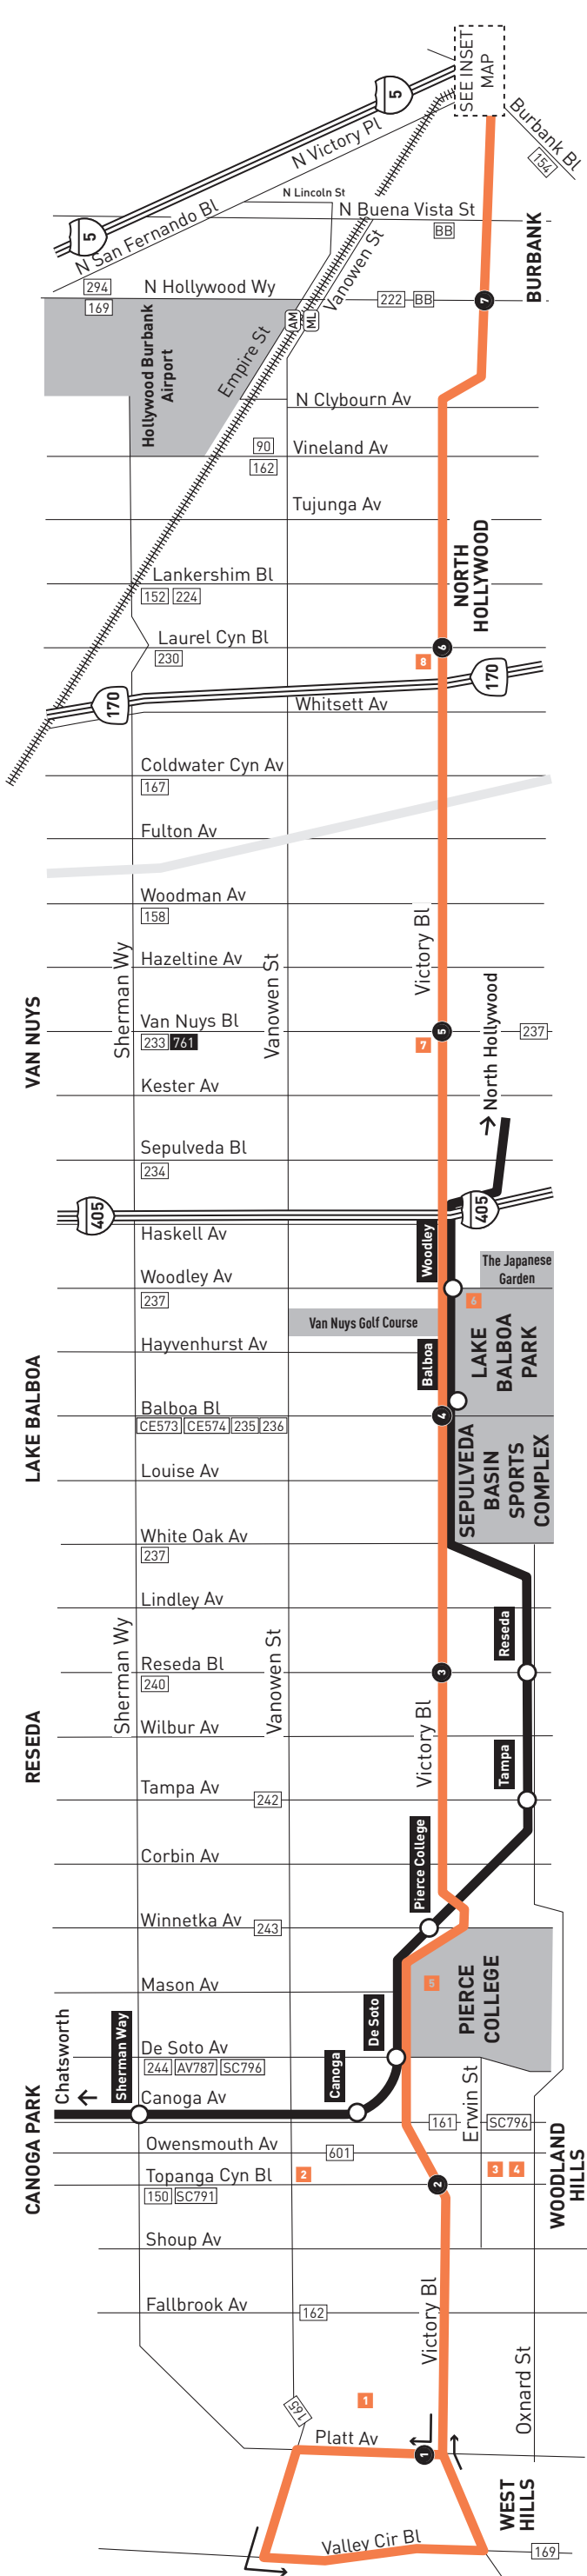

Eastbound *Al Este* (Approximate Times / Tiempos Aproximados)

WEST HILLS	WOODLAND HILLS	RESEDA	LAKE BALBOA	VAN NUYS	NORTH HOLLYWOOD	BURBANK
1	2	3	4	5	6	8
Platt & Victory	Victory & Topanga Canyon	Victory & Reseda	Victory & Balboa	Victory & Van Nuys	Victory & Laurel Canyon	Burbank Station
4:43A	4:56A	5:07A	5:12A	5:21A	5:31A	5:53A
5:30	5:43	5:55	6:01	6:11	6:21	6:44
5:59	6:12	6:24	6:30	6:41	6:52	7:15
6:27	6:41	6:54	7:00	7:11	7:22	7:46
6:54	7:09	7:23	7:29	7:41	7:53	8:18
7:24	7:39	7:53	7:59	8:11	8:23	8:49
7:54	8:09	8:23	8:29	8:41	8:54	9:20
8:23	8:39	8:53	8:59	9:11	9:24	9:51
8:53	9:09	9:23	9:29	9:41	9:54	10:21
9:23	9:39	9:53	9:59	10:11	10:24	10:52
9:53	10:09	10:23	10:29	10:41	10:55	11:23
10:23	10:39	10:53	10:59	11:11	11:25	11:53
10:52	11:08	11:23	11:29	11:41	11:55	12:23P
11:22	11:38	11:53	11:59	12:11P	12:25P	12:54P
11:52	12:08P	12:23P	12:29P	12:41	12:55	1:24
12:23P	12:39	12:53	12:59	1:11	1:25	1:54
12:52	1:09	1:23	1:29	1:41	1:55	2:24
1:22	1:39	1:53	1:59	2:11	2:25	2:54
1:52	2:09	2:23	2:29	2:41	2:55	3:24
2:22	2:39	2:53	2:59	3:11	3:25	3:54
2:51	3:08	3:23	3:29	3:41	3:55	4:24
3:21	3:38	3:53	3:59	4:11	4:25	4:52
3:51	4:08	4:23	4:29	4:41	4:55	5:22
4:21	4:38	4:53	4:59	5:11	5:25	5:52
4:51	5:08	5:23	5:29	5:41	5:55	6:22
5:21	5:38	5:53	5:59	6:11	6:24	6:50
6:07	6:24	6:38	6:44	6:56	7:08	7:32
6:54	7:10	7:24	7:30	7:41	7:52	8:15
7:42	7:57	8:10	8:16	8:27	8:38	9:00
8:29	8:42	8:55	9:00	9:10	9:20	9:41
9:28	9:42	9:55	10:00	10:10	10:20	10:41
10:29	10:43	10:55	11:00	11:10	11:20	11:41

ROUTE MAP

- LEGEND**
- Line 164
 - Metro G Line (Orange) Route
 - # Local Stop Timepoint
 - # Local Stop Timepoint - Single Direction Only
 - Metro G Line (Orange) Station
 - AV Antelope Valley Transit Authority
 - BB Burbank Bus
 - CE LADOT Commuter Express
 - SC Santa Clarita Transit