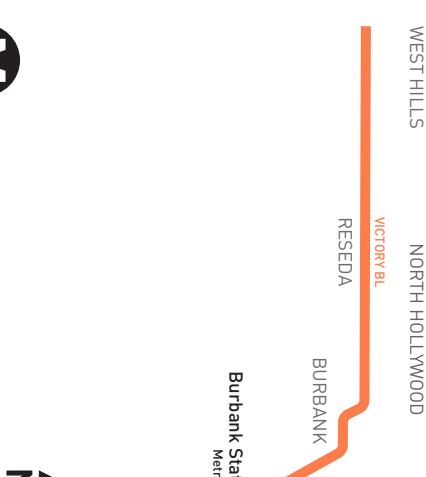

Monday through Friday

Effective Dec 15 2024

164

Eastbound Al Este (Approximate Times / Tiempos Aproximados)