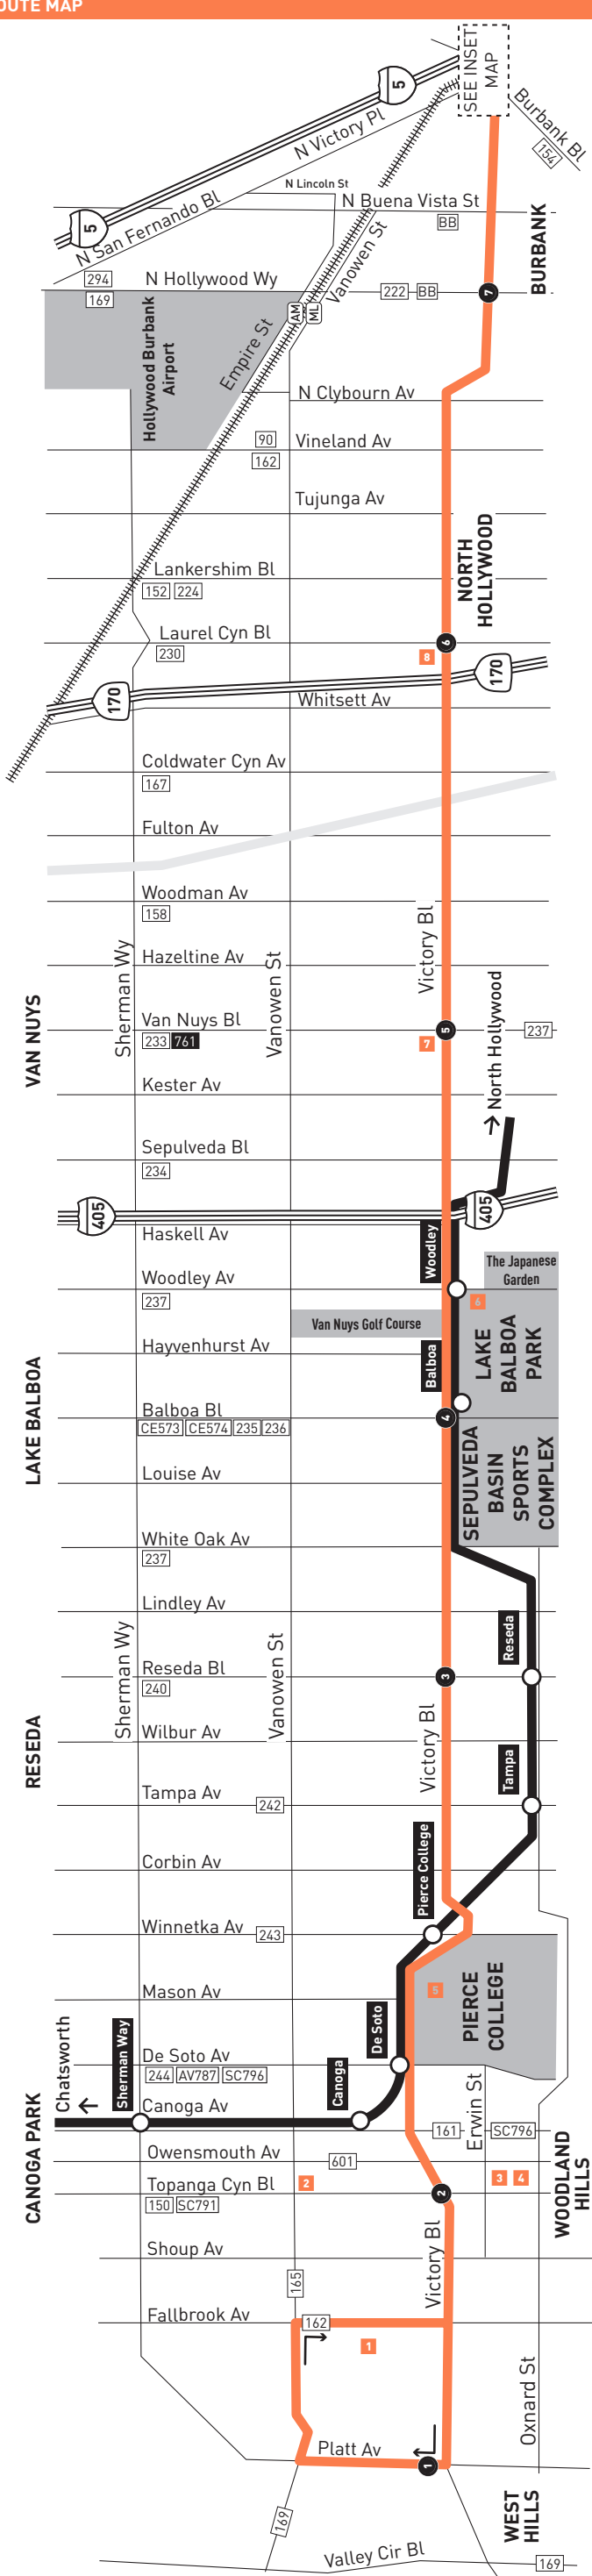

Saturday, Sunday & Holidays

Effective Dec 15 2024

164

Eastbound Al Este (Approximate Times / Tiempos Aproximados)

WEST HILLS	WOODLAND HILLS	RESEDA	LAKE BALBOA	VAN NUYS	NORTH HOLLYWOOD	BURBANK
1	2	3	4	5	6	8
Platt & Victory	Victory & Topanga Canyon	Victory & Reseda	Victory & Balboa	Victory & Van Nuys	Victory & Laurel Canyon	Burbank Station
4:48A	4:56A	5:07A	5:12A	5:21A	5:31A	5:53A
5:35	5:43	5:55	6:01	6:11	6:21	6:44
6:04	6:12	6:24	6:30	6:41	6:52	7:15
6:32	6:41	6:54	7:00	7:11	7:22	7:46
6:59	7:09	7:23	7:29	7:41	7:53	8:18
7:29	7:39	7:53	7:59	8:11	8:23	8:49
7:59	8:09	8:23	8:29	8:41	8:54	9:20
8:21	8:31	8:45	8:51	9:03	9:16	9:43
8:58	9:09	9:23	9:29	9:41	9:54	10:21
9:28	9:39	9:53	9:59	10:11	10:24	10:52
9:57	10:08	10:23	10:29	10:41	10:55	11:23
10:27	10:38	10:53	10:59	11:11	11:25	11:53
10:56	11:08	11:23	11:29	11:41	11:55	12:23P
11:26	11:38	11:53	11:59	12:11P	12:25P	12:54
11:48	12:00P	12:15P	12:21P	12:33	12:47	1:16
12:26P	12:38	12:53	12:59	1:11	1:25	1:54
12:56	1:08	1:23	1:29	1:41	1:55	2:24
1:26	1:38	1:53	1:59	2:11	2:25	2:54
1:56	2:08	2:23	2:29	2:41	2:55	3:24
2:26	2:38	2:53	2:59	3:11	3:25	3:54
2:55	3:07	3:23	3:29	3:41	3:55	4:24
3:17	3:29	3:45	3:51	4:03	4:17	4:45
3:55	4:07	4:23	4:29	4:41	4:55	5:22
4:25	4:37	4:53	4:59	5:11	5:24	5:51
4:56	5:08	5:23	5:29	5:41	5:54	6:21
5:26	5:38	5:53	5:59	6:11	6:24	6:50
6:11	6:23	6:38	6:44	6:56	7:08	7:32
6:57	7:09	7:24	7:30	7:41	7:52	8:15
7:45	7:56	8:10	8:16	8:27	8:38	9:00
8:35	8:45	8:59	9:04	9:14	9:24	9:45
9:36	9:46	9:59	10:04	10:14	10:24	10:45
10:37	10:47	10:59	11:04	11:14	11:24	11:45

ROUTE MAP

- ### LEGEND
- Line 164
 - Metro G Line Route
 - Local Stop Timepoint
 - Metro G Line Station
 - AV Antelope Valley Transit Authority
 - BB Burbank Bus
 - CE LADOT Commuter Express
 - SC Santa Clarita Transit
- ### INSET MAP LEGEND
- Local Stop Timepoint
 - Transit Center
 - MetroLink Station