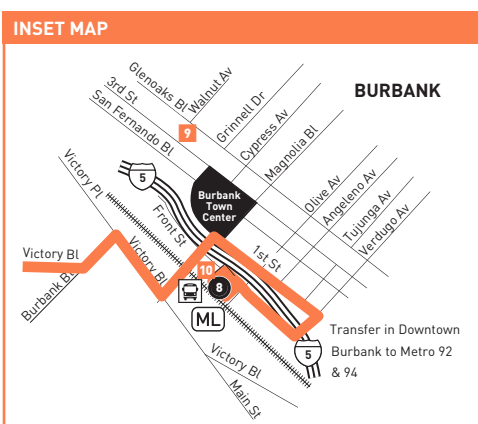

Saturday, Sunday & Holidays

Effective Dec 15 2024

164

Eastbound Al Este (Approximate Times / Tiempos Aproximados)

WEST HILLS	WOODLAND HILLS	RESEDA	LAKE BALBOA	VAN NUYS	NORTH HOLLYWOOD	BURBANK
1	2	3	4	5	6	8
Platt & Victory	Victory & Topanga Canyon	Victory & Reseda	Victory & Balboa	Victory & Van Nuys	Victory & Laurel Canyon	Burbank Station
4:48A	4:56A	5:07A	5:12A	5:21A	5:31A	5:53A
5:35	5:43	5:55	6:01	6:11	6:21	6:44
6:04	6:12	6:24	6:30	6:41	6:52	7:15
6:32	6:41	6:54	7:00	7:11	7:22	7:46
6:59	7:09	7:23	7:29	7:41	7:53	8:18
7:29	7:39	7:53	7:59	8:11	8:23	8:49
7:59	8:09	8:23	8:29	8:41	8:54	9:20
8:21	8:31	8:45	8:51	9:03	9:16	9:43
8:58	9:09	9:23	9:29	9:41	9:54	10:21
9:28	9:39	9:53	9:59	10:11	10:24	10:52
9:57	10:08	10:23	10:29	10:41	10:55	11:23
10:27	10:38	10:53	10:59	11:11	11:25	11:53
10:56	11:08	11:23	11:29	11:41	11:55	12:23P
11:26	11:38	11:53	11:59	12:11P	12:25P	12:54
11:48	12:00P	12:15P	12:21P	12:33	12:47	1:16
12:26P	12:38	12:53	12:59	1:11	1:25	1:54
12:56	1:08	1:23	1:29	1:41	1:55	2:24
1:26	1:38	1:53	1:59	2:11	2:25	2:54
1:56	2:08	2:23	2:29	2:41	2:55	3:24
2:26	2:38	2:53	2:59	3:11	3:25	3:54
2:55	3:07	3:23	3:29	3:41	3:55	4:24
3:17	3:29	3:45	3:51	4:03	4:17	4:45
3:55	4:07	4:23	4:29	4:41	4:55	5:22
4:25	4:37	4:53	4:59	5:11	5:24	5:51
4:56	5:08	5:23	5:29	5:41	5:54	6:21
5:26	5:38	5:53	5:59	6:11	6:24	6:50
6:11	6:23	6:38	6:44	6:56	7:08	7:32
6:57	7:09	7:24	7:30	7:41	7:52	8:15
7:45	7:56	8:10	8:16	8:27	8:38	9:00
8:35	8:45	8:59	9:04	9:14	9:24	9:45
9:36	9:46	9:59	10:04	10:14	10:24	10:45
10:37	10:47	10:59	11:04	11:14	11:24	11:45

ROUTE MAP

- ### LEGEND
- Line 164
 - Metro G Line Route
 - Local Stop Timepoint
 - Metro G Line Station
 - AV Antelope Valley Transit Authority
 - BB Burbank Bus
 - CE LADOT Commuter Express
 - SC Santa Clarita Transit
- ### INSET MAP LEGEND
- Local Stop Timepoint
 - Transit Center
 - MetroLink Station