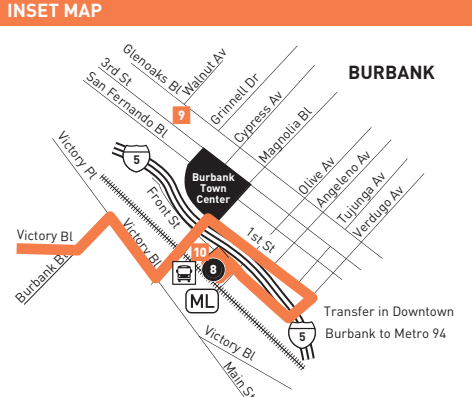

ROUTE MAP

INSET MAP

LEGEND

- Line 164
- Metro G Line (Orange) Route
- # Local Stop Timepoint
- # Local Stop Timepoint - Single Direction Only
- Metro G Line (Orange) Station
- AV Antelope Valley Transit Authority
- BB Burbank Bus
- CE LADOT Commuter Express
- SC Santa Clarita Transit

INSET MAP LEGEND

- # Local Stop Timepoint
- Transit Center
- ML Metrolink Station

MAP NOTES

- Fallbrook Center**
- Westfield Topanga**
- Westfield Promenade**
- Warner Center Transit Hub**
Metro 601, VCTC Conejo Connection; Nearby transfers to CE422; LA County Beach Bus
- Pierce College**
- Sepulveda Dam Recreation Area**
- Van Nuys High School**
- Valley Plaza**
- Burbank High School**
- Burbank Downtown Station**
Metro 92, 96, 154, 155, 164, 165, 294; SC794; BB Media District, Airport/Empire; Megabus; Amtrak; Metrolink Antelope Valley Line, Ventura County Lines