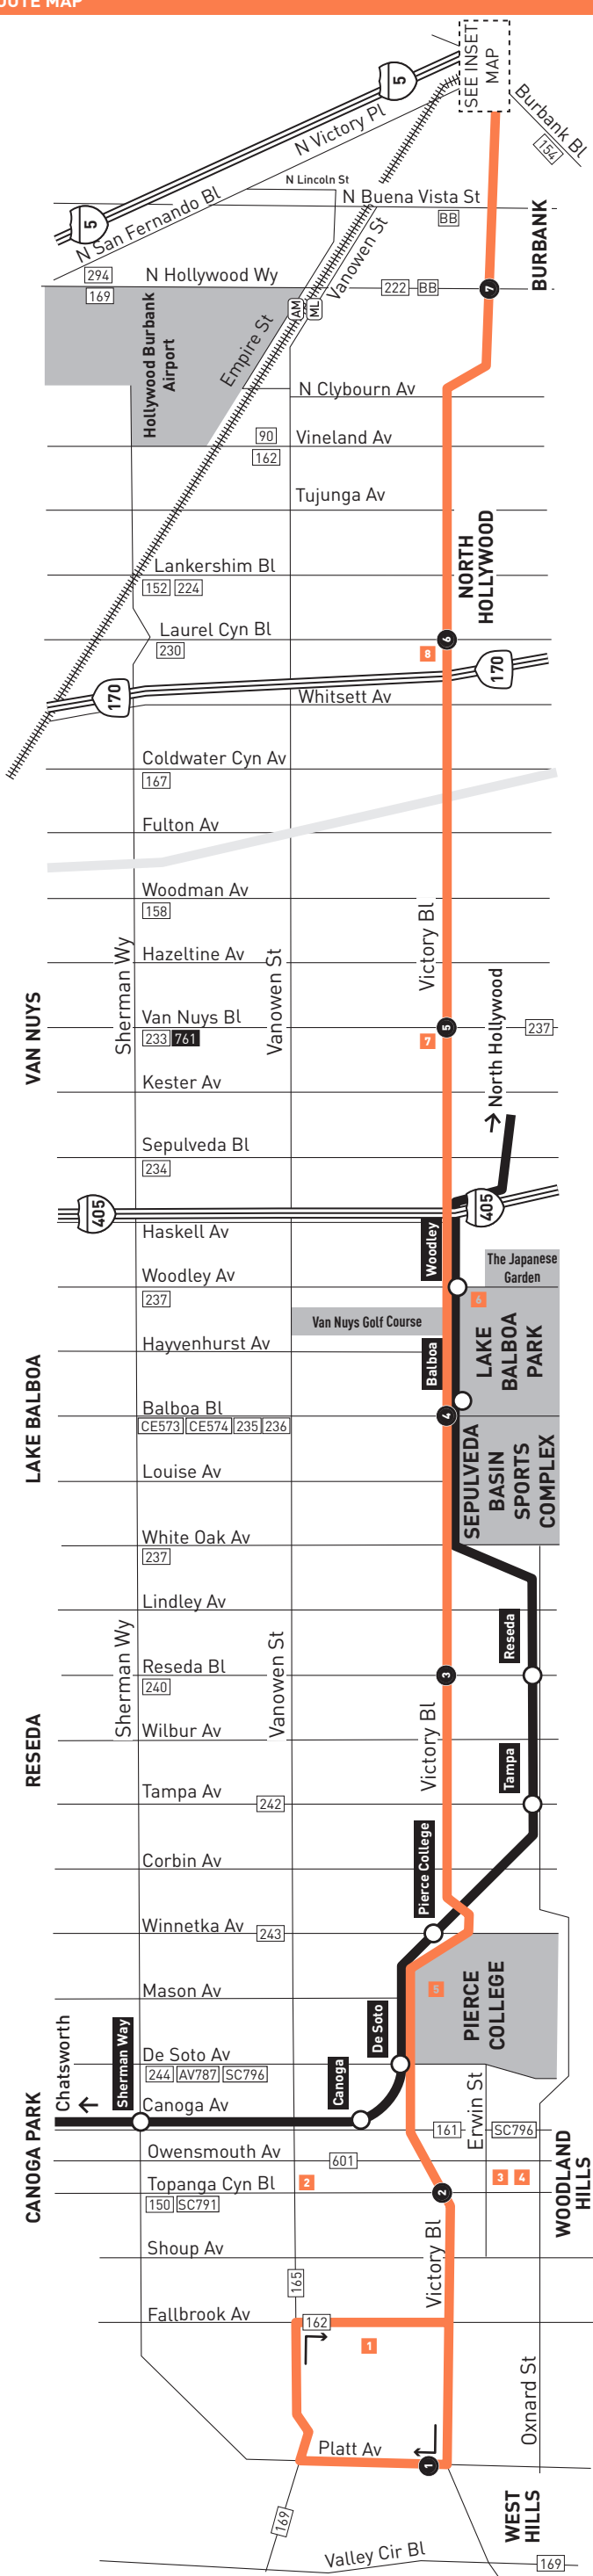

Saturday, Sunday & Holidays

Effective Jun 25 2023

164

Eastbound Al Este (Approximate Times / Tiempos Aproximados)

WEST HILLS	WOODLAND HILLS	RESEDA	LAKE BALBOA	VAN NUYS	NORTH HOLLYWOOD	BURBANK
1	2	3	4	5	6	8
Platt & Victory	Victory & Topanga Canyon	Victory & Reseda	Victory & Balboa	Victory & Van Nuys	Victory & Laurel Canyon	Burbank Station
4:48A	4:56A	5:07A	5:12A	5:21A	5:31A	5:53A
5:35	5:43	5:55	6:01	6:11	6:21	6:44
6:04	6:12	6:24	6:30	6:41	6:52	7:15
6:32	6:41	6:54	7:00	7:11	7:22	7:46
6:59	7:09	7:23	7:29	7:41	7:53	8:18
7:29	7:39	7:53	7:59	8:11	8:23	8:49
7:59	8:09	8:23	8:29	8:41	8:54	9:20
8:21	8:31	8:45	8:51	9:03	9:16	9:43
8:58	9:09	9:23	9:29	9:41	9:54	10:21
9:28	9:39	9:53	9:59	10:11	10:24	10:52
9:57	10:08	10:23	10:29	10:41	10:55	11:23
10:27	10:38	10:53	10:59	11:11	11:25	11:53
10:56	11:08	11:23	11:29	11:41	11:55	12:23P
11:26	11:38	11:53	11:59	12:11P	12:25P	12:54
11:48	12:00P	12:15P	12:21P	12:33	12:47	1:16
12:26P	12:38	12:53	12:59	1:11	1:25	1:54
12:56	1:08	1:23	1:29	1:41	1:55	2:24
1:26	1:38	1:53	1:59	2:11	2:25	2:54
1:56	2:08	2:23	2:29	2:41	2:55	3:24
2:26	2:38	2:53	2:59	3:11	3:25	3:54
2:55	3:07	3:23	3:29	3:41	3:55	4:24
3:17	3:29	3:45	3:51	4:03	4:17	4:45
3:55	4:07	4:23	4:29	4:41	4:55	5:22
4:25	4:37	4:53	4:59	5:11	5:24	5:51
4:56	5:08	5:23	5:29	5:41	5:54	6:21
5:26	5:38	5:53	5:59	6:11	6:24	6:50
6:11	6:23	6:38	6:44	6:56	7:08	7:32
6:57	7:09	7:24	7:30	7:41	7:52	8:15
7:45	7:56	8:10	8:16	8:27	8:38	9:00
8:31	8:41	8:55	9:00	9:10	9:20	9:41
9:32	9:42	9:55	10:00	10:10	10:20	10:41
10:33	10:43	10:55	11:00	11:10	11:20	11:41

Saturday, Sunday & Holiday

164

Westbound Al Oeste (Approximate Times / Tiempos Aproximados)