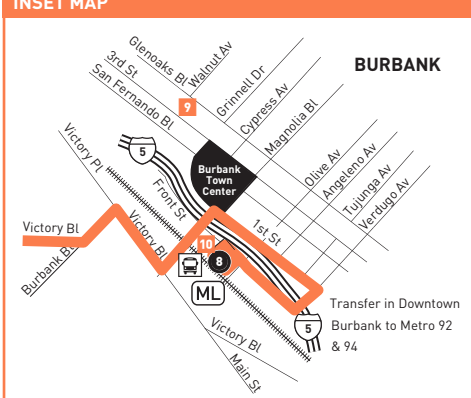

## Westbound Al Oeste (Approximate Times / Tiempos Aproximados)

BURBANK	NORTH HOLLYWOOD	VAN NUYS	LAKE BALBOA	RESEDA	WOODLAND HILLS	WEST HILLS
8	7	6	5	4	3	1
Burbank Station	Victory & Hollywood Way	Victory & Laurel Canyon	Victory & Van Nuys	Victory & Balboa	Victory & Reseda	Victory & Topanga Canyon
4:40A	4:54A	5:03A	5:13A	5:22A	5:27A	5:40A
5:20	5:34	5:43	5:53	6:02	6:07	6:20
5:50	6:04	6:13	6:23	6:32	6:37	6:50
6:20	6:34	6:43	6:53	7:02	7:08	7:21
6:49	7:03	7:12	7:23	7:32	7:38	7:51
7:19	7:33	7:42	7:53	8:03	8:09	8:22
7:48	8:03	8:12	8:23	8:33	8:39	8:52
8:18	8:33	8:42	8:53	9:03	9:09	9:22
8:46	9:01	9:11	9:23	9:33	9:39	9:52
9:14	9:31	9:41	9:53	10:03	10:09	10:23
9:43	10:00	10:11	10:23	10:34	10:41	10:55
10:11	10:28	10:40	10:53	11:05	11:12	11:26
10:42	10:58	11:10	11:23	11:35	11:42	11:56
11:12	11:28	11:40	11:53	12:05P	12:12P	12:27P
11:41	11:57	12:09P	12:23P	12:35	12:42	12:57
12:10P	12:27P	12:39	12:53	1:05	1:12	1:27
12:41	12:58	1:10	1:23	1:35	1:42	1:57
1:10	1:28	1:40	1:53	2:05	2:12	2:27
1:40	1:58	2:10	2:23	2:35	2:42	2:57
2:10	2:28	2:40	2:53	3:05	3:12	3:27
2:40	2:58	3:10	3:23	3:35	3:42	3:57
3:10	3:28	3:40	3:53	4:05	4:11	4:25
3:40	3:58	4:10	4:23	4:35	4:41	4:55
4:10	4:28	4:40	4:53	5:05	5:11	5:25
4:41	4:59	5:11	5:23	5:35	5:41	5:55
5:11	5:29	5:41	5:53	6:05	6:11	6:25
5:41	5:59	6:11	6:23	6:35	6:41	6:54
6:28	6:46	6:57	7:08	7:19	7:25	7:38
7:14	7:31	7:42	7:53	8:04	8:10	8:23
8:07	8:23	8:33	8:43	8:54	9:00	9:11
8:54	9:09	9:19	9:30	9:40	9:46	9:57
9:54	10:09	10:19	10:30	10:40	10:46	10:57
10:54	11:09	11:19	11:30	11:40	11:46	11:57

### ROUTE MAP

### LEGEND

- Line 164
- Metro G Line Route
- # Local Stop Timepoint
- Metro G Line Station
- AV Antelope Valley Transit Authority
- BB Burbank Bus
- CE LADOT Commuter Express
- SC Santa Clarita Transit

### INSET MAP LEGEND

- # Local Stop Timepoint
- Transit Center
- ML Metrolink Station