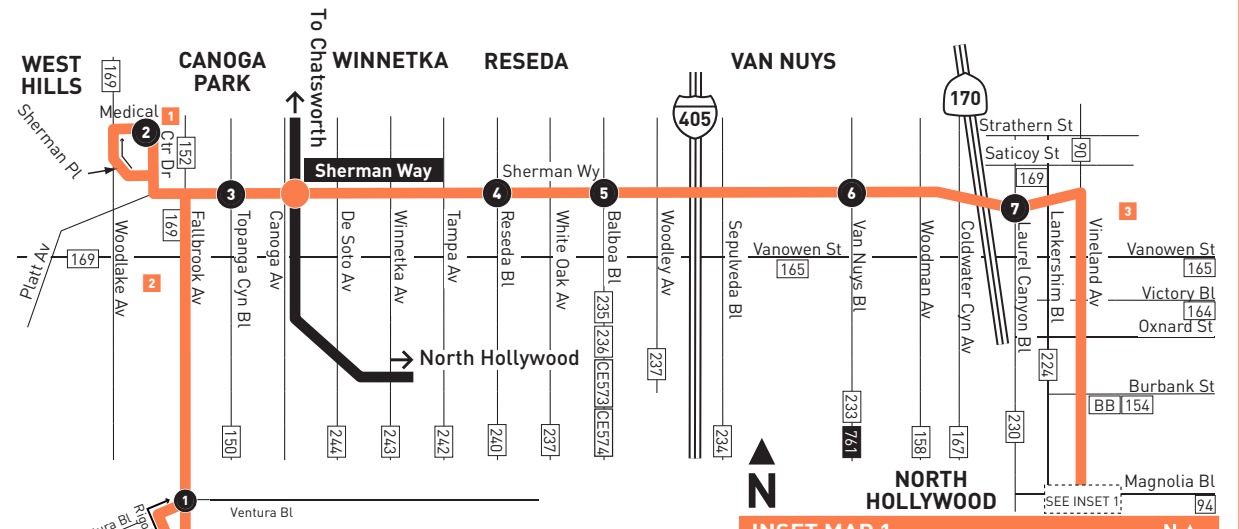

ROUTE MAP

INSET MAP 1

MAP NOTES

- 1 West Hills Medical Center
 - 2 Fallbrook Center
 - 3 Hollywood Burbank Airport
 - 4 North Hollywood Station
- B Line, G Line
 Metro 90, 94, 152, 154, 155, 162, 224, 237, 501, Metro B Line, Metro G Line; BB Noho/Airport; CE549; SC757; LADOT North Hollywood DASH