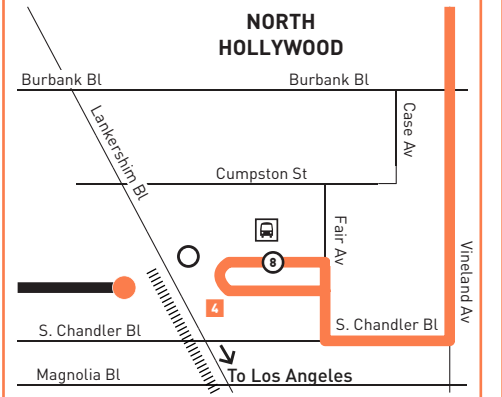

ROUTE MAP

INSET MAP 1

MAP NOTES

- 1 West Hills Medical Center
 - 2 Fallbrook Center
 - 3 Hollywood Burbank Airport
 - 4 North Hollywood Station
- B Line, G Line
 Metro 90, 94, 152, 154, 155, 162, 224, 237, 501, Metro B Line, Metro G Line; BB Noho/Airport; CE549; SC757; LADOT North Hollywood DASH