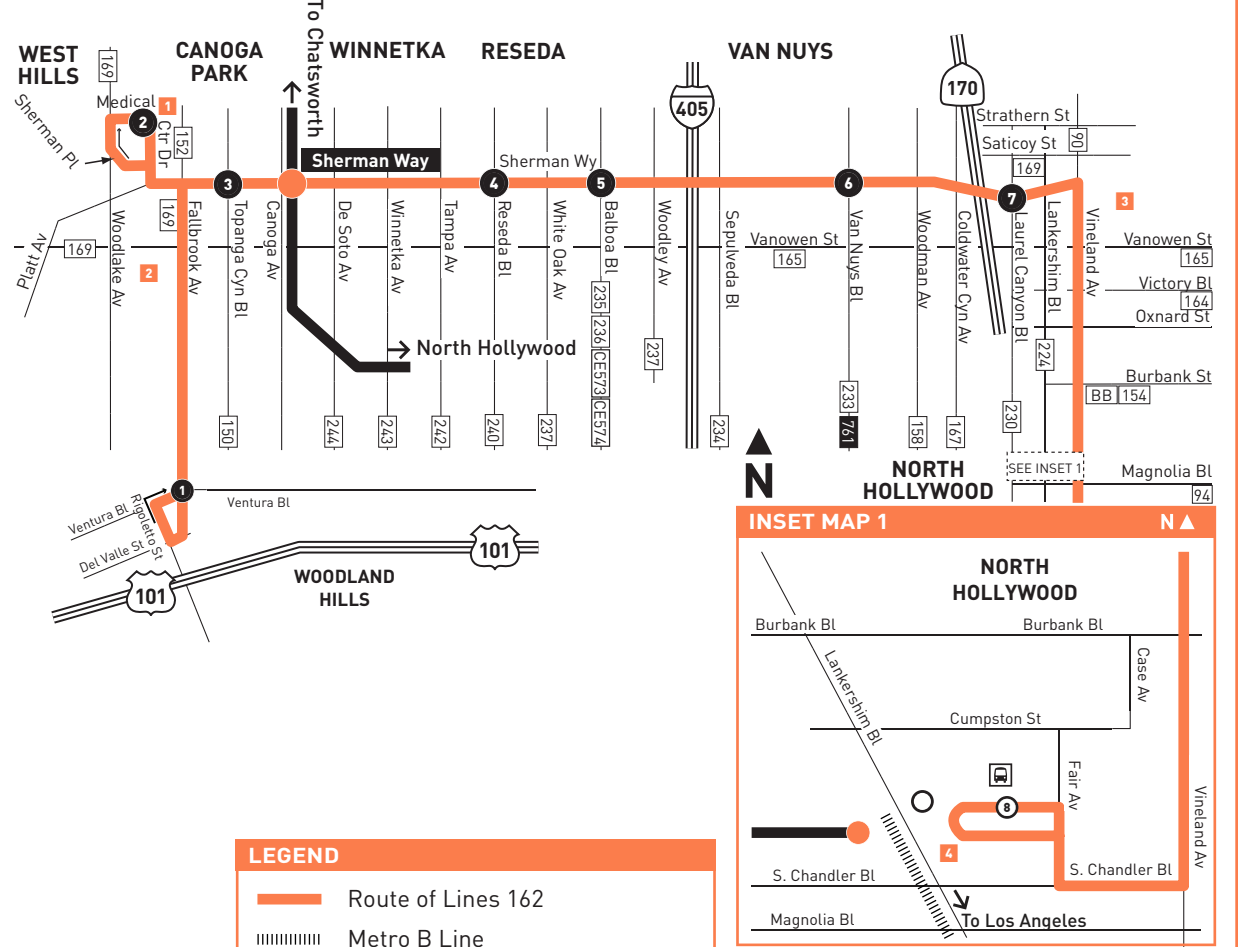

### ROUTE MAP

- MAP NOTES**
- 1 West Hills Medical Center
  - 2 Fallbrook Center
  - 3 Hollywood Burbank Airport
  - 4 North Hollywood B, G Lines Stations
- Metro 90, 94, 152, 154, 155, 162, 224, 237, 501, Metro B Line, Metro G Line; BB Media District, BB Noho/Airport; CE549; SC757; LADOT North Hollywood DASH