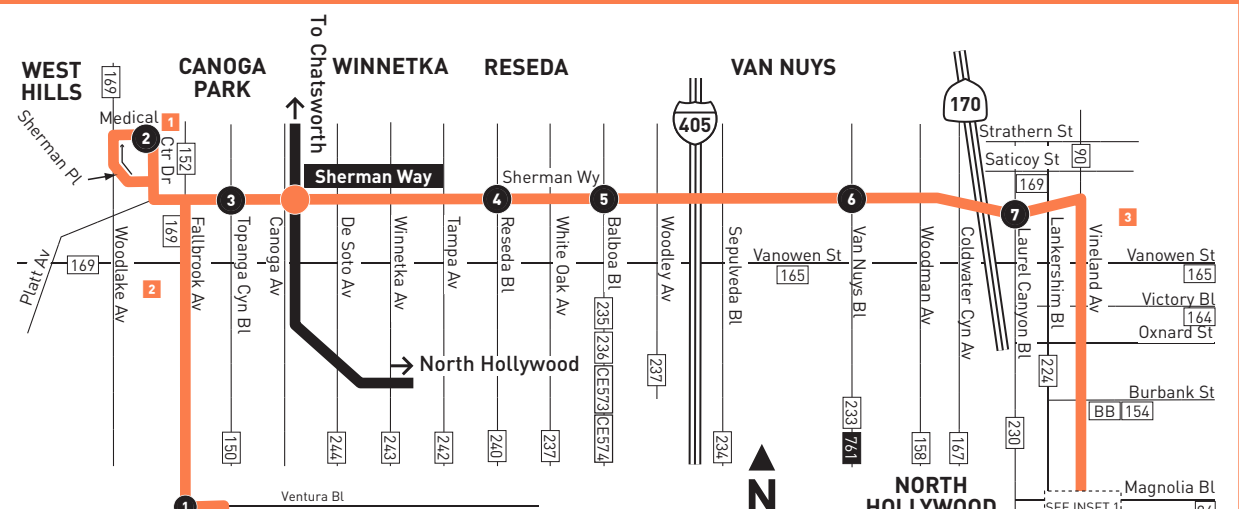

ROUTE MAP

- ### MAP NOTES
- 1 UCLA West Valley Medical Center**
 - 2 Fallbrook Center**
 - 3 Hollywood Burbank Airport**
 - 4 North Hollywood Station**
- B Line, G Line
 Metro 90, 94, 152, 154, 155, 162, 224,
 237, 501, Metro B Line, Metro G Line;
 BB Noho/Airport; CE549, SC757;
 LADOT North Hollywood DASH