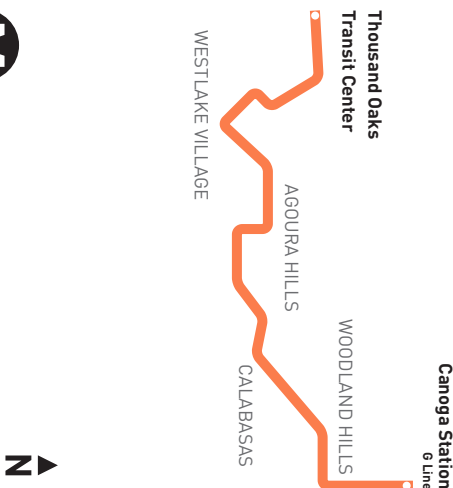

Saturday, Sunday & Holidays

161

Westbound Al Oeste (Approximate Times / Tiempos Aproximados)

CANOGA PARK	WOODLAND HILLS	CALABASAS	AGOURA HILLS	WESTLAKE VILLAGE	THOUSAND OAKS
6	5	4	3	2	1
Canoga G Line Station	Ventura & Topanga Canyon	Parkway Calabasas & Calabasas Road	Dorothy & Chesebro	Westlake & Townsgate	Thousand Oaks Transit Center
6:16A	6:24A	6:38A	6:52A	7:14A	7:25A
7:16	7:24	7:39	7:53	8:16	8:28
8:14	8:24	8:40	8:54	9:17	9:30
9:15	9:24	9:40	9:54	10:18	10:31
10:15	10:24	10:41	10:55	11:19	11:32
11:15	11:24	11:41	11:55	12:19P	12:32P
12:15P	12:24P	12:41P	12:54P	1:18	1:31
1:15	1:24	1:41	1:54	2:18	2:31
2:15	2:24	2:40	2:53	3:17	3:30
3:15	3:24	3:39	3:52	4:16	4:29
4:15	4:24	4:39	4:52	5:16	5:29
5:15	5:24	5:39	5:52	6:14	6:25
6:15	6:24	6:37	6:49	7:10	7:21
7:15	7:24	7:37	7:49	8:10	8:21

Metro

metro.net
323 GO METRO
Wheelchair Hotline
800.621.7828
Travel Info
511
California Relay Service
711

Effective Dec 15 2024

Metro Local
Eastbound to Canoga Station
Westbound to Thousand Oaks
via Westlake Village, Agoura Hills, Calabasas