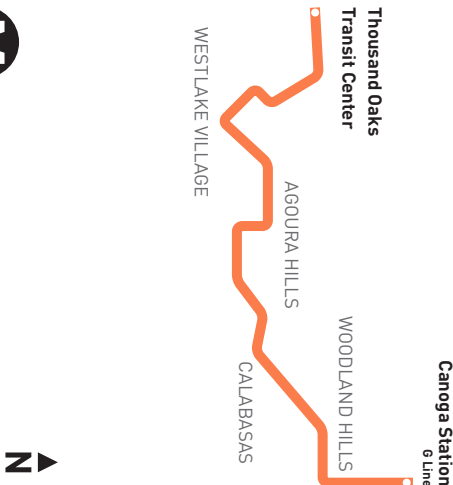

Saturday, Sunday & Holidays

161

Westbound Al Oeste (Approximate Times / Tiempos Aproximados)

CANOGA PARK	WOODLAND HILLS	CALABASAS	AGOURA HILLS	WESTLAKE VILLAGE	THOUSAND OAKS
⑥	⑤	④	③	②	①
Canoga G Line Station	Ventura & Topanga Canyon	Parkway Calabasas & Calabasas Road	Dorothy & Chesebro	Westlake & Townsgate	Thousand Oaks Transit Center
6:16A	6:24A	6:38A	6:52A	7:14A	7:25A
7:16	7:24	7:39	7:53	8:16	8:28
8:14	8:24	8:40	8:54	9:17	9:30
9:15	9:24	9:40	9:54	10:18	10:31
10:15	10:24	10:42	10:56	11:20	11:33
11:15	11:24	11:42	11:56	12:20P	12:33P
12:15P	12:24P	12:42P	12:55P	1:19	1:32
1:15	1:24	1:42	1:55	2:19	2:32
2:15	2:24	2:40	2:53	3:17	3:30
3:16	3:25	3:40	3:53	4:17	4:30
4:16	4:25	4:40	4:53	5:17	5:30
5:16	5:25	5:40	5:53	6:15	6:26
6:16	6:25	6:38	6:50	7:11	7:22
7:14	7:23	7:36	7:48	8:09	8:20

Metro

metro.net
323 GO METRO
Wheelchair Hotline
800.621.7828
Travel Info
511
California Relay Service
711

Effective Dec 10 2023

Metro Local
Eastbound to Canoga Station
Westbound to Thousand Oaks
via Westlake Village, Agoura Hills, Calabasas