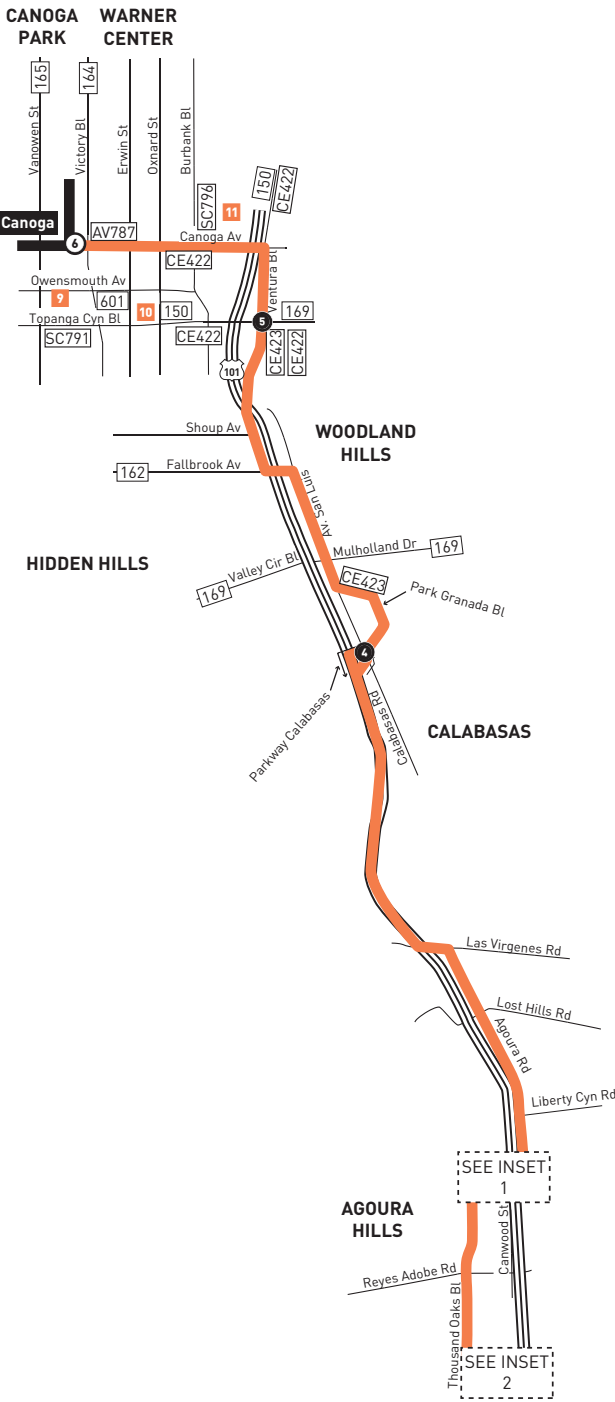

Saturday, Sunday and Holiday Schedules

Saturday, Sunday and Holiday Schedule in effect on New Year's Day, Memorial Day, Independence Day, Labor Day, Thanksgiving Day and Christmas Day.

Horarios de sábado, domingo y días feriados

Horarios de sábado, domingo y días feriados en vigor para New Year's Day, Memorial Day, Independence Day, Labor Day, Thanksgiving Day y Christmas Day

ROUTE MAP