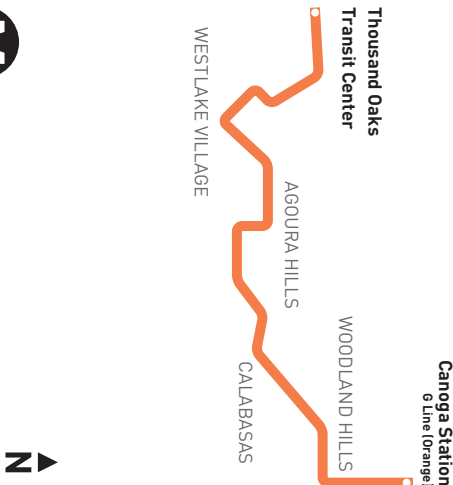

Saturday, Sunday & Holidays

161

Westbound *Al Oeste* (Approximate Times / Tiempos Aproximados)

CANOGA PARK	WOODLAND HILLS	CALABASAS	AGOURA HILLS	WESTLAKE VILLAGE	THOUSAND OAKS
6	5	4	3	2	1
Canoga G Line (Orange) Station	Ventura & Topanga Canyon	Parkway Calabasas & Calabasas Road	Dorothy & Chesebro	Westlake & Townsgate	Thousand Oaks Transit Center
6:14A	6:24A	6:36A	6:50A	7:10A	7:22A
7:13	7:24	7:37	7:51	8:11	8:23
8:13	8:24	8:37	8:51	9:11	9:23
9:13	9:24	9:37	9:51	10:12	10:24
10:13	10:24	10:38	10:52	11:13	11:25
11:13	11:24	11:38	11:52	12:13P	12:25P
12:13P	12:24P	12:38P	12:52P	1:13	1:25
1:13	1:24	1:38	1:52	2:13	2:25
2:13	2:24	2:38	2:52	3:13	3:25
3:14	3:25	3:39	3:53	4:14	4:26
4:14	4:25	4:39	4:53	5:14	5:26
5:14	5:25	5:39	5:53	6:13	6:25
6:15	6:25	6:38	6:51	7:11	7:23
7:13	7:23	7:36	7:49	8:09	8:21

Metro

metro.net
323 GO METRO
Wheelchair Hotline
800.421.7828
STL
511
California Relay Service
711

Effective Jun 26 2022

Metro Local
Eastbound to Canoga Station
Westbound to Thousand Oaks
via Westlake Village, Agoura Hills, Calabasas