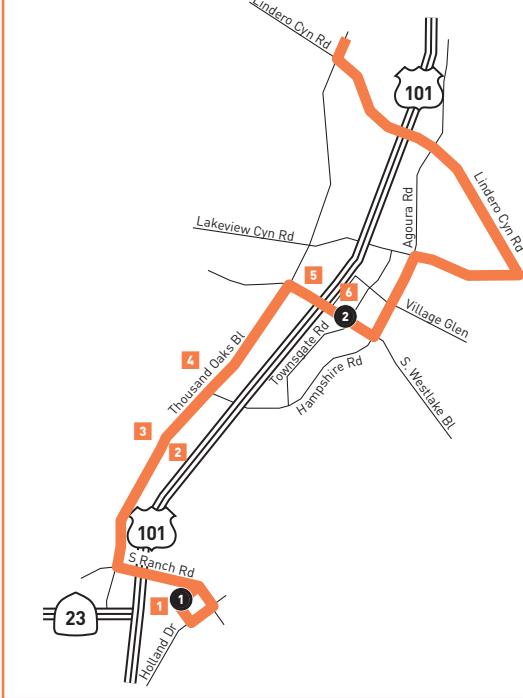

Monday through Friday

161

Westbound *Al Oeste* (Approximate Times / Tiempos Aproximados)

CANOGA PARK	WOODLAND HILLS	CALABASAS	AGOURA HILLS	WESTLAKE VILLAGE	THOUSAND OAKS
6	5	4	3	2	1
Canoga G Line (Orange) Station	Ventura & Topanga Canyon	Parkway Calabasas & Calabasas Road	Dorothy & Chesebro	Westlake & Townsgate	Thousand Oaks Transit Center
5:18A	5:28A	5:42A	5:55A	6:16A	6:28A
6:08	6:18	6:32	6:45	7:06	7:18
6:38	6:48	7:02	7:15	7:36	7:48
7:08	7:18	7:32	7:45	8:07	8:23
7:38	7:48	8:02	8:16	8:38	8:54
8:08	8:18	8:32	8:46	9:08	9:24
9:08	9:18	9:32	9:46	10:08	10:24
10:08	10:18	10:32	10:46	11:08	11:24
11:08	11:18	11:32	11:46	12:08P	12:24P
12:08P	12:18P	12:32P	12:46P	1:08	1:24
1:08	1:18	1:32	1:46	2:08	2:24
2:08	2:18	2:32	2:46	3:09	3:26
3:09	3:19	3:32	3:46	4:09	4:26
4:09	4:19	4:32	4:46	5:09	5:26
5:09	5:19	5:32	5:46	6:09	6:26
6:09	6:19	6:32	6:45	7:08	7:21
7:09	7:19	7:31	7:44	8:07	8:20

Horarios de sábado, domingo y días feriados en vigor para New Year's Day, Memorial Day, Independence Day, Labor Day, Thanksgiving Day y Christmas Day

ROUTE MAP

INSET MAP 1

LEGEND

- Route of Line 161
- Route of G Line (Orange)
- Local Stop Timepoint
- Metro G Line (Orange) Station
- Antelope Valley Transit Authority
- LADOT Commuter Express
- Santa Clarita Transit
- Thousand Oaks Transit
- Ventura Intercity Service Transit Authority

INSET MAP LEGEND

- Park/Ride Lots

INSET MAP 2

MAP NOTES

- 1 Thousand Oaks Transit Center**
Metro 161; TO-1, 2, 3, 4: VCTC Conejo Connection; CE422, CE423
- 2 Thousand Oaks Civic Arts Plaza and City Hall**
- 3 Gardens of the World**
- 4 United States Postal Service**
- 5 The Promenade at Westlake**
- 6 Hyatt Westlake Plaza**
- 7 Twin Oaks Shopping Center**
- 8 Whizin Market Square**
- 9 Westfield Topanga**
- 10 Westfield Promenade**
- 11 Kaiser Permanente**