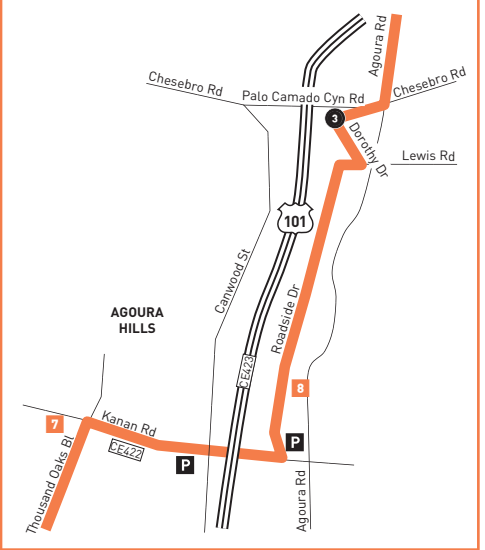

Saturday, Sunday and Holiday Schedules

Saturday, Sunday and Holiday Schedule in effect on New Year's Day, Memorial Day, Independence Day, Labor Day, Thanksgiving Day and Christmas Day.

Horarios de sábado, domingo y días feriados

Horarios de sábado, domingo y días feriados en vigor para New Year's Day, Memorial Day, Independence Day, Labor Day, Thanksgiving Day y Christmas Day

ROUTE MAP

INSET MAP 1

LEGEND

- Route of Line 161
- Route of G Line (Orange)
- Local Stop Timepoint
- Metro G Line (Orange) Station
- Antelope Valley Transit Authority
- LADOT Commuter Express
- Santa Clarita Transit
- Thousand Oaks Transit
- Ventura Intercity Service Transit Authority

INSET MAP LEGEND

- Park/Ride Lots

INSET MAP 2

MAP NOTES

1. **1 Thousand Oaks Transit Center**
   Metro 161; TO-1, 2, 3, 4: VCTC Conejo Connection; CE422, CE423
2. **2 Thousand Oaks Civic Arts Plaza and City Hall**
3. **3 Gardens of the World**
4. **4 United States Postal Service**
5. **5 The Promenade at Westlake**
6. **6 Hyatt Westlake Plaza**
7. **7 Twin Oaks Shopping Center**
8. **8 Whizin Market Square**
9. **9 Westfield Topanga**
10. **10 Westfield Promenade**
11. **11 Kaiser Permanente**

Lose something?

Learn more about Metro's Lost & Found service. Visit metro.net/lostandfound or call 323.937.8920.