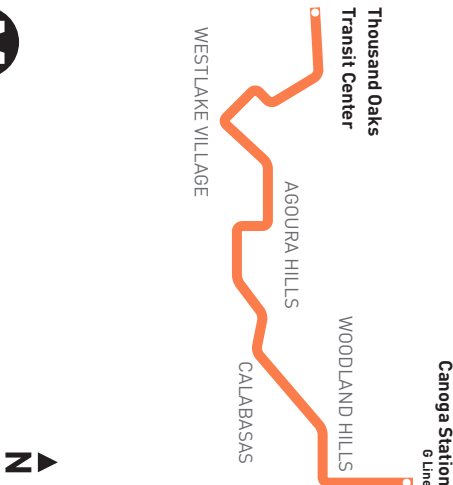

Saturday, Sunday & Holidays

161

Westbound Al Oeste (Approximate Times / Tiempos Aproximados)

CANOGA PARK	WOODLAND HILLS	CALABASAS	AGOURA HILLS	WESTLAKE VILLAGE	THOUSAND OAKS
6	5	4	3	2	1
Canoga G Line Station	Ventura & Topanga Canyon	Parkway Calabasas & Calabasas Road	Dorothy & Chesebro	Westlake & Townsgate	Thousand Oaks Transit Center
6:15A	6:24A	6:37A	6:51A	7:12A	7:24A
7:15	7:24	7:39	7:53	8:14	8:26
8:14	8:24	8:39	8:53	9:14	9:27
9:14	9:24	9:39	9:53	10:15	10:28
10:14	10:24	10:40	10:54	11:17	11:30
11:14	11:24	11:40	11:54	12:17P	12:30P
12:14P	12:24P	12:40P	12:54P	1:17	1:30
1:14	1:24	1:40	1:54	2:17	2:30
2:14	2:24	2:40	2:54	3:17	3:30
3:15	3:25	3:40	3:54	4:17	4:30
4:15	4:25	4:40	4:54	5:17	5:30
5:16	5:25	5:40	5:54	6:16	6:29
6:16	6:25	6:39	6:52	7:13	7:25
7:14	7:23	7:37	7:50	8:11	8:23

Metro

metro.net
323 GO METRO
Wheelchair Hotline
800.621.7828
511
California Relay Service
711

Effective Jun 25 2023

Metro Local
Eastbound to Canoga Station
Westbound to Thousand Oaks
via Westlake Village, Agoura Hills, Calabasas