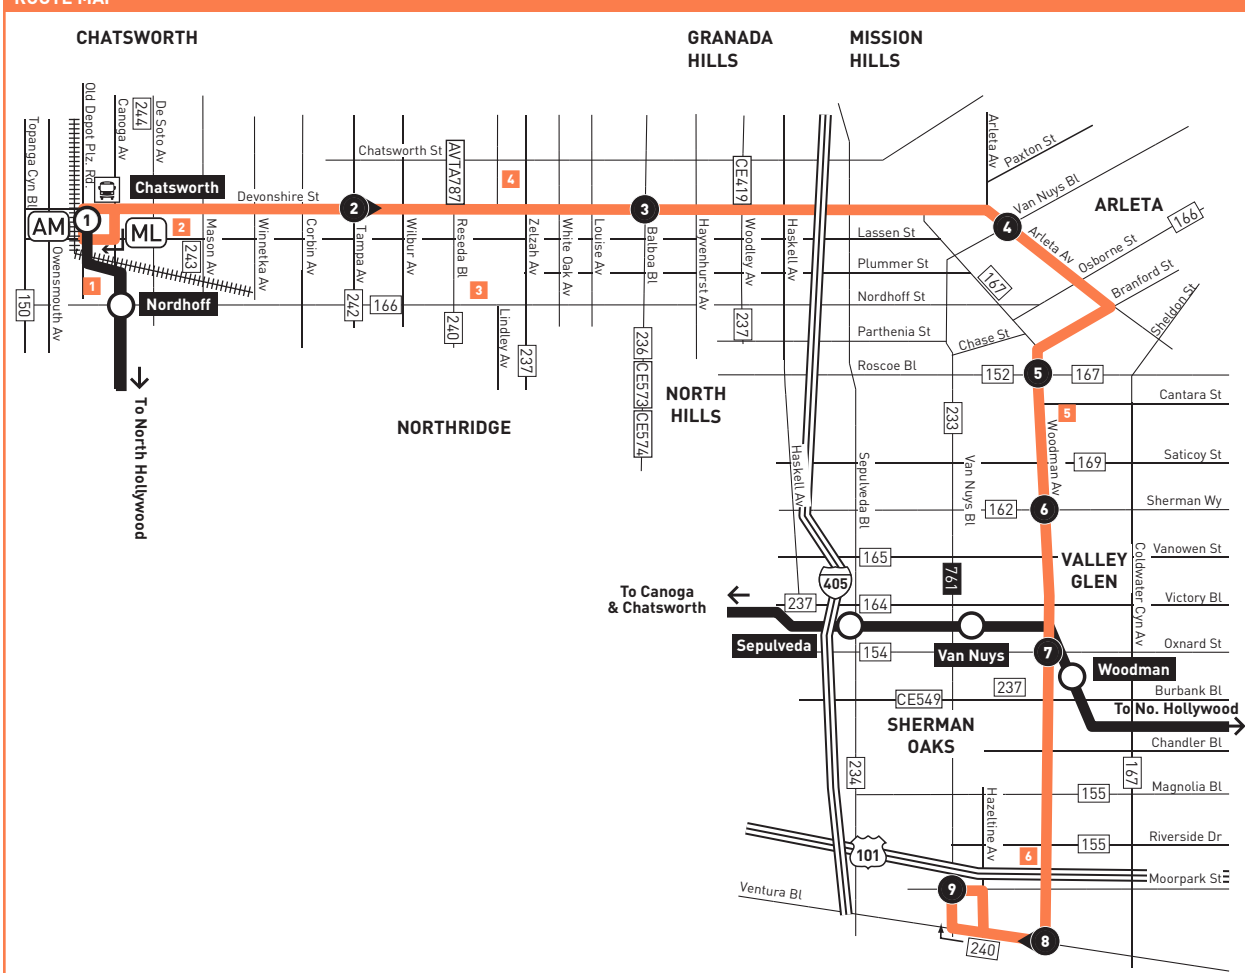

Sunday & Holiday

158

North on Woodman - West on Devonshire (Approximate Times)

SHERMAN OAKS	VALLEY GLEN	PANORAMA CITY	ARLETA	GRANADA HILLS	CHATSORTH		
⑨	⑧	⑦	⑥	⑤	④ ③ ② ①		
Moorpark & Van Nuys	Woodman & Ventura	Woodman & Oxnard	Woodman & Sherman Way	Woodman & Roscoe	Arleta & Van Nuys	Devonshire & Balboa	Chatsworth Station
—	—	—	—	5:35A	5:45A	5:55A	6:09A
6:12A	6:16A	6:23A	6:29A	6:35	6:45	6:55	7:10
7:12	7:16	7:23	7:29	7:35	7:46	7:57	8:13
8:13	8:17	8:24	8:30	8:36	8:47	8:58	9:15
9:12	9:16	9:23	9:29	9:36	9:47	9:58	10:16
10:11	10:16	10:23	10:29	10:36	10:47	10:59	11:17
11:12	11:17	11:24	11:30	11:37	11:48	12:00P	12:18P
12:12P	12:17P	12:24P	12:30P	12:37P	12:48P	1:00	1:17
1:12	1:17	1:24	1:30	1:37	1:48	2:00	2:17
2:09	2:14	2:22	2:29	2:36	2:47	2:59	3:16
3:09	3:14	3:22	3:29	3:36	3:48	4:00	4:17
4:10	4:15	4:23	4:29	4:36	4:48	5:00	5:17
5:10	5:15	5:23	5:29	5:36	5:48	6:00	6:17
6:10	6:15	6:23	6:29	6:36	6:48	7:00	7:16
7:10	7:15	7:23	7:29	7:35	7:47	7:58	8:13
8:10	8:15	8:23	8:29	8:35	8:45	8:55	9:10

ROUTE MAP