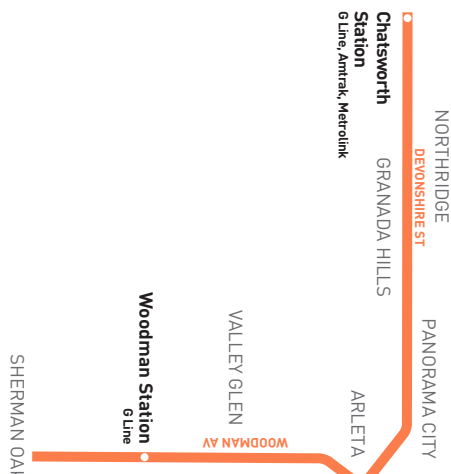

Follow us.

@metrolosangeles
@losangelesmetro
@metrolosangeles

For transportation news and views, visit metro.net/thesource.

Metro