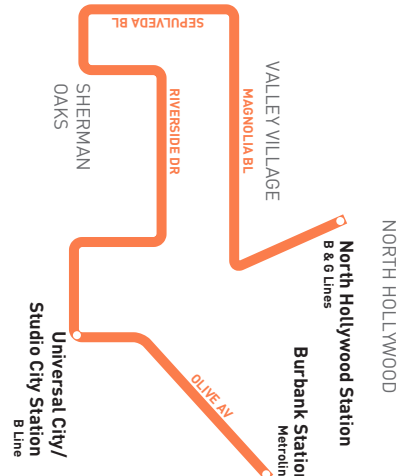

Saturday, Sunday & Holidays

155

Southbound - West on Magnolia / East on Riverside - Olive (Approximate Times / Tiempos Aproximados)

NORTH HOLLYWOOD	VALLEY VILLAGE	SHERMAN OAKS	VALLEY VILLAGE	STUDIO CITY	BURBANK		
9	8	7	6	5	4	2	1
North Hollywood Station	Magnolia & Laurel Cyn	Magnolia & Van Nuys	Ventura & Van Nuys	Riverside & Laurel Cyn	Universal/ Studio City Station	Buena Vista & Alameda	Burbank Station
4:34A 5:29 6:20 7:16 8:14 9:13 10:12 11:10 12:10P 1:10 2:10 3:10 4:12 5:14 6:18 7:25 8:27 9:29	4:40A 5:35 6:27 7:23 8:21 9:20 10:19 11:17 12:17P 1:17 2:17 3:17 4:19 5:21 6:24 7:31 8:33 9:35	4:48A 5:44 6:36 7:32 8:30 9:30 10:29 11:28 12:28P 1:28 2:28 3:28 4:30 5:31 6:34 7:40 8:42 9:43	4:59A 5:55 6:48 7:45 8:43 9:43 10:43 11:42 12:42P 1:42 2:42 3:42 4:44 5:45 6:48 7:52 8:54 9:55	5:11A 6:09 7:05 8:03 9:01 10:01 11:01 12:01P 1:01 2:01 3:01 4:01 5:02 6:03 7:05 8:08 9:09 10:10	5:25A 6:24 7:22 8:20 9:18 10:18 11:18 12:18P 1:18 2:18 3:18 4:18 5:18 6:19 7:21 8:23 9:24 10:25	5:39A 6:38 7:37 8:36 9:35 10:35 11:35 12:35P 1:35 2:35 3:35 4:35 5:35 6:35 7:37 8:38 9:38 10:38	5:50A 6:50 7:50 8:50 9:50 10:50 11:50 12:50P 1:50 2:50 3:50 4:50 5:50 6:50 7:50 8:50 9:50 10:50

metrolink
323 GO METRO
Wheelchair Hotline
800.621.7828
Travel Info
511
California Relay Service
711

Effective Dec 10 2023

155

Metro Local
Northbound to North Hollywood
Southbound to Burbank
via Sepulveda Bl, Riverside Dr, Olive Av