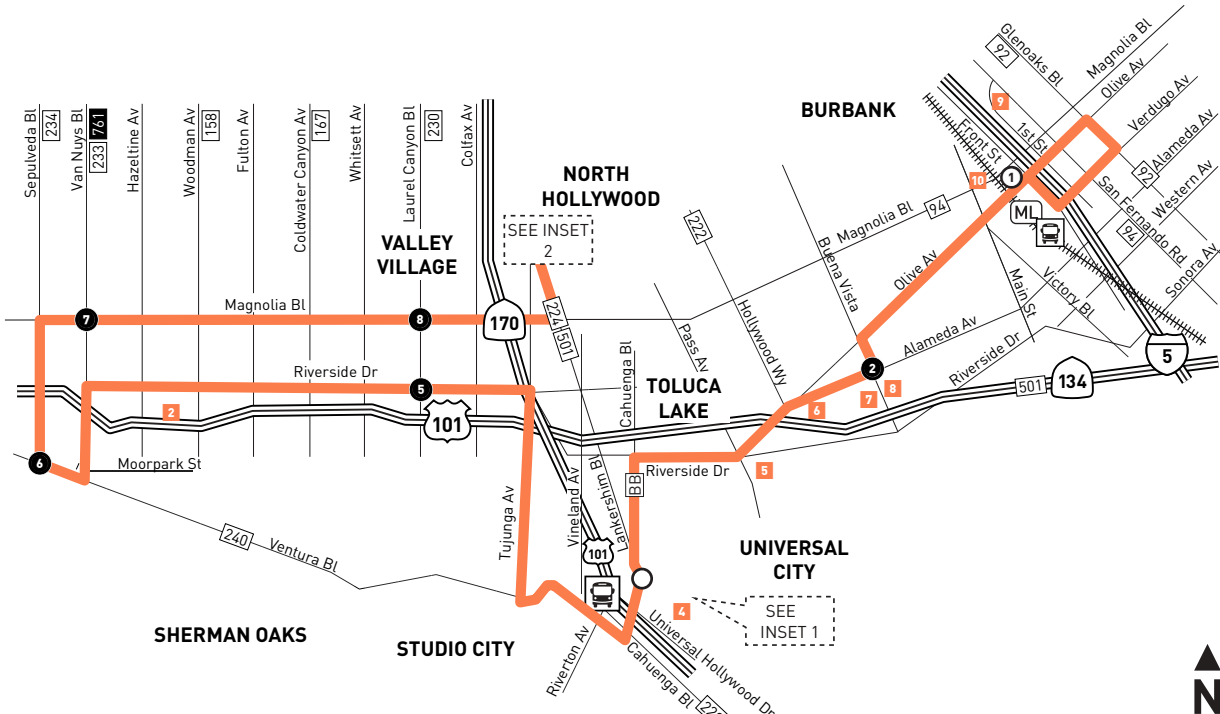

metrolink
 323 GO METRO
 Wheelchair Hotline
 800.621.7828
 Travel Info
 511
 California Relay Service
 711

Effective Dec 10 2023

155

Metro Local
 Northbound to North Hollywood
 Southbound to Burbank
 via Sepulveda Bl, Riverside Dr, Olive Av

Horarios de sábado, domingo y días feriados en efecto para año nuevo, día conmemorativo, cuatro de julio, día del trabajo, día de acción de gracias, y Navidad.

ROUTE MAP OF LINE 155

INSET 2 - NORTH HOLLYWOOD STATION

INSET 1 - UNIVERSAL CITY/STUDIO CITY STATION

LEGEND

- Route of Line 155
- Westbound Only
- Metro B Line
- Local Stop Timepoint
- Local Stop Timepoint - Single Direction Only
- Metro B Line Station
- Metrolink Station
- Transit Center
- Burbank Bus
- LADOT Commuter Express
- Santa Clarita Transit

MAP NOTES

- 1 North Hollywood Station**
B Line, G Line
Metro 90, 94, 152, 154, 155, 162, 224, 237, 501, Metro B Line, Metro G Line; BB Noho/Airport; CE549; SC757; LADOT North Hollywood DASH
- 2 Westfield Fashion Square**
- 3 Universal City/Studio City Station**
Metro 155, 222, 224, 240; B Line; Burbank Bus Pink Route; Universal Studios Shuttle
- 4 Universal City Walk**
- 5 Warner Bros. Studios**
- 6 The Burbank Studios**
- 7 Providence St. Joseph Medical Center**
- 8 Disney Studios**
- 9 Burbank Town Center**
- 10 Burbank Downtown Station**
Metro 96, 154, 155, 164, 165, 294; SC794; BB Pink Route; Metrolink Antelope Valley Line, Ventura County Line. Transfers in Downtown Burbank to Metro 94