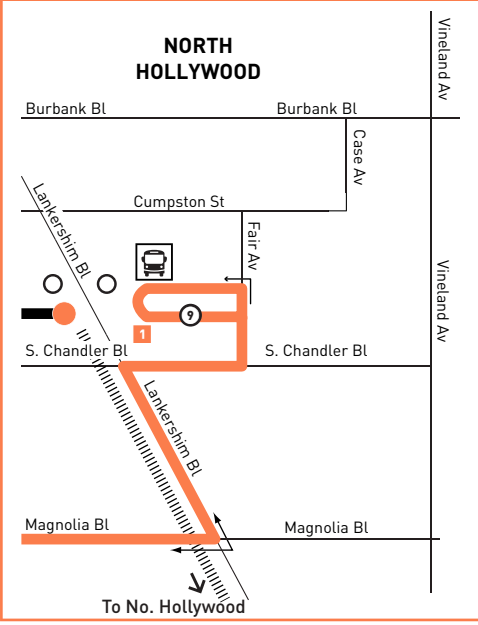

metrolink
 323 GO METRO
 Wheelchair Hotline
 800.621.7828
 Travel Info
 511
 California Relay Service
 711

Effective Dec 10 2023

155

Metro Local
 Northbound to North Hollywood
 Southbound to Burbank
 via Sepulveda Bl, Riverside Dr, Olive Av

Horarios de sábado, domingo y días feriados en efecto para año nuevo, día conmemorativo, cuatro de julio, día del trabajo, día de acción de gracias, y Navidad.

ROUTE MAP OF LINE 155

INSET 2 - NORTH HOLLYWOOD STATION

INSET 1 - UNIVERSAL CITY/STUDIO CITY STATION

LEGEND

- Route of Line 155
- Westbound Only
- Metro B Line
- Local Stop Timepoint
- Local Stop Timepoint - Single Direction Only
- Metro B Line Station
- Metrolink Station
- Transit Center
- Burbank Bus
- LADOT Commuter Express
- Santa Clarita Transit

MAP NOTES

- 1 North Hollywood Station**
B Line, G Line
Metro 90, 94, 152, 154, 155, 162, 224, 237, 501, Metro B Line, Metro G Line; BB Noho/Airport; CE549; SC757; LADOT North Hollywood DASH
- 2 Westfield Fashion Square**
- 3 Universal City/Studio City Station**
Metro 155, 222, 224, 240; B Line; Burbank Bus Pink Route; Universal Studios Shuttle
- 4 Universal City Walk**
- 5 Warner Bros. Studios**
- 6 The Burbank Studios**
- 7 Providence St. Joseph Medical Center**
- 8 Disney Studios**
- 9 Burbank Town Center**
- 10 Burbank Downtown Station**
Metro 96, 154, 155, 164, 165, 294; SC794; BB Pink Route; Metrolink Antelope Valley Line, Ventura County Line. Transfers in Downtown Burbank to Metro 94