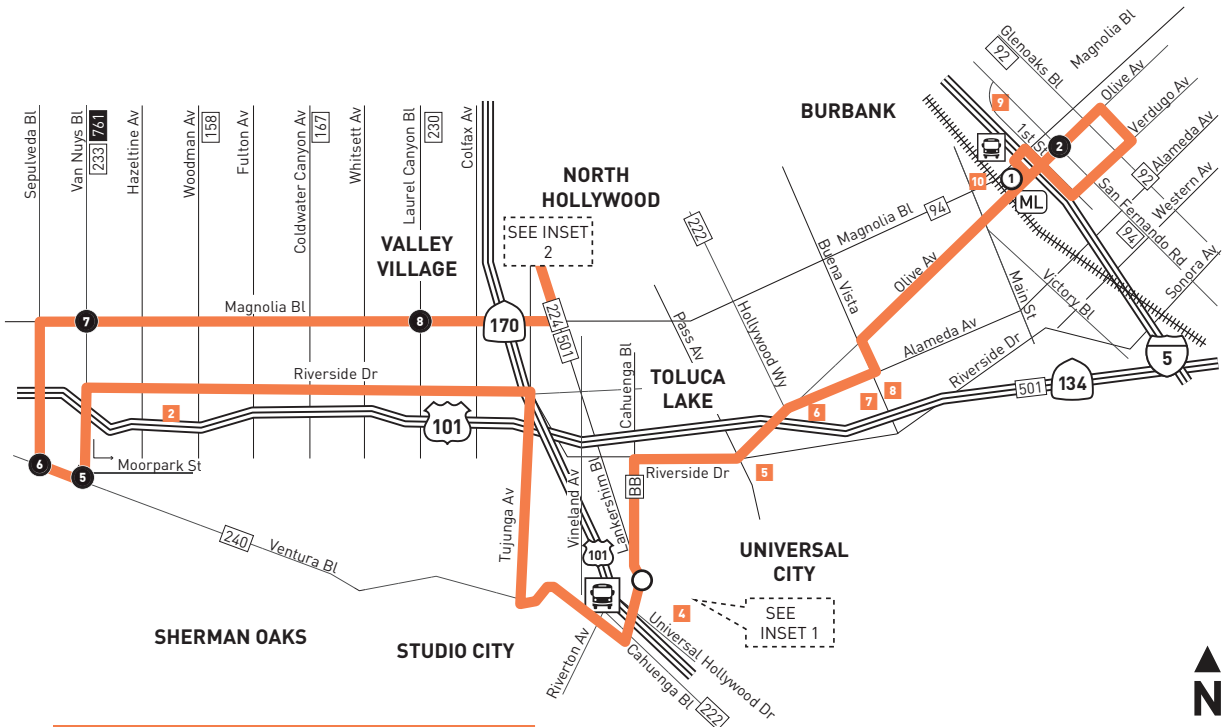

metrolink
323 GO METRO
Wheelchair Hotline
800.621.7828

Travel Info
511
California Relay Service
711

Effective Jun 26 2022

155

Metro Local
Northbound to North Hollywood
Southbound to Burbank
via Sepulveda Bl, Riverside Dr, Olive Av

Horarios de sábado, domingo, y días feriados en vigor para New Year's Day, Memorial Day, Independence Day, Labor Day, Thanksgiving Day y Christmas Day.

ROUTE MAP OF LINE 155

INSET 2 - NORTH HOLLYWOOD STATION

INSET 1 - UNIVERSAL CITY/STUDIO CITY STATION

LEGEND

- Route of Line 155
- Westbound Only
- Metro B Line (Red)
- Local Stop Timepoint
- Local Stop Timepoint - Single Direction Only
- Metro B Line (Red) Station
- Metrolink Station
- Transit Center
- Burbank Bus
- LADOT Commuter Express
- Santa Clarita Transit

MAP NOTES

- 1 North Hollywood B, G Lines (Red, Orange) Stations**
Metro 90, 94, 152, 154, 155, 162, 224, 237, 501; Metro B Line (Red), Metro G Line (Orange); BB Media District, BB Noho/Airport; CE549; SC757
- 2 Westfield Fashion Square**
- 3 Universal City/Studio City Station**
Metro 155, 222, 224, 240; B Line (Red); Burbank Bus Pink Route; Universal Studios Shuttle
- 4 Universal City Walk**
- 5 Warner Bros. Studios**
- 6 The Burbank Studios**
- 7 Providence St. Joseph Medical Center**
- 8 Disney Studios**
- 9 Burbank Town Center**
- 10 Burbank Downtown Station**
Metro 92, 96, 154, 155, 164, 165, 294; SC794; BB Media District, Airport/Empire; Megabus; Metrolink Antelope Valley Line, Ventura County Line. Transfers in Downtown Burbank to Metro 94