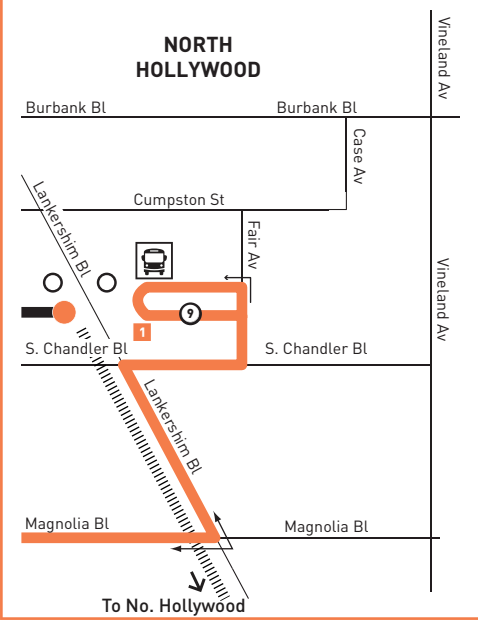

Monday through Friday

Effective Jun 26 2022

155

Northbound - West on Riverside - Olive / East on Magnolia (Approximate Times / Tiempos Aproximados)

BURBANK		STUDIO CITY		SHERMAN OAKS		VALLEY VILLAGE		NORTH HOLLYWOOD	
1	2	3	5	6	7	8	9		
Burbank Station	Olive & San Fernando	Lankershim & Campo De Cahuenga	Ventura & Van Nuys	Sepulveda & Ventura	Magnolia & Van Nuys	Magnolia & Laurel Cyn		North Hollywood Station	
4:18A	4:23A	4:42A	5:06A	5:11A	5:17A	5:25A		5:32A	
5:18	5:23	5:42	6:06	6:11	6:17	6:26		6:33	
6:19	6:24	6:44	7:10	7:16	7:24	7:35		7:44	
7:19	7:25	7:48	8:17	8:24	8:32	8:42		8:51	
8:19	8:26	8:49	9:17	9:24	9:32	9:42		9:51	
9:19	9:26	9:49	10:17	10:25	10:33	10:43		10:53	
10:20	10:27	10:51	11:19	11:26	11:35	11:46		11:56	
11:21	11:28	11:52	12:20P	12:26P	12:34P	12:44P		12:54P	
12:22P	12:29P	12:53P	1:22	1:28	1:36	1:47		1:57	
1:23	1:30	1:54	2:23	2:29	2:37	2:48		2:58	
2:24	2:31	2:56	3:26	3:32	3:41	3:52		4:02	
3:25	3:32	3:57	4:27	4:33	4:41	4:51		5:01	
4:27	4:34	4:58	5:27	5:33	5:40	5:49		5:58	
5:27	5:34	5:57	6:25	6:31	6:38	6:47		6:56	
6:26	6:32	6:54	7:19	7:24	7:30	7:38		7:46	
7:26	7:32	7:54	8:19	8:24	8:30	8:38		8:46	
8:25	8:31	8:51	9:16	9:21	9:27	9:35		9:43	
9:25	9:31	9:51	10:16	10:21	10:27	10:35		10:42	

metrolink
323 GO METRO
Wheelchair Hotline
800.621.7828

Travel Info
511
California Relay Service
711

Effective Jun 26 2022

155

Metro Local
Northbound to North Hollywood
Southbound to Burbank
via Sepulveda Bl, Riverside Dr, Olive Av

Horarios de sábado, domingo, y días feriados en vigor para New Year's Day, Memorial Day, Independence Day, Labor Day, Thanksgiving Day y Christmas Day.

ROUTE MAP OF LINE 155

INSET 2 - NORTH HOLLYWOOD STATION

INSET 1 - UNIVERSAL CITY/STUDIO CITY STATION

LEGEND

- Route of Line 155
- Westbound Only
- Metro B Line (Red)
- Local Stop Timepoint
- Local Stop Timepoint - Single Direction Only
- Metro B Line (Red) Station
- Metrolink Station
- Transit Center
- Burbank Bus
- LADOT Commuter Express
- Santa Clarita Transit