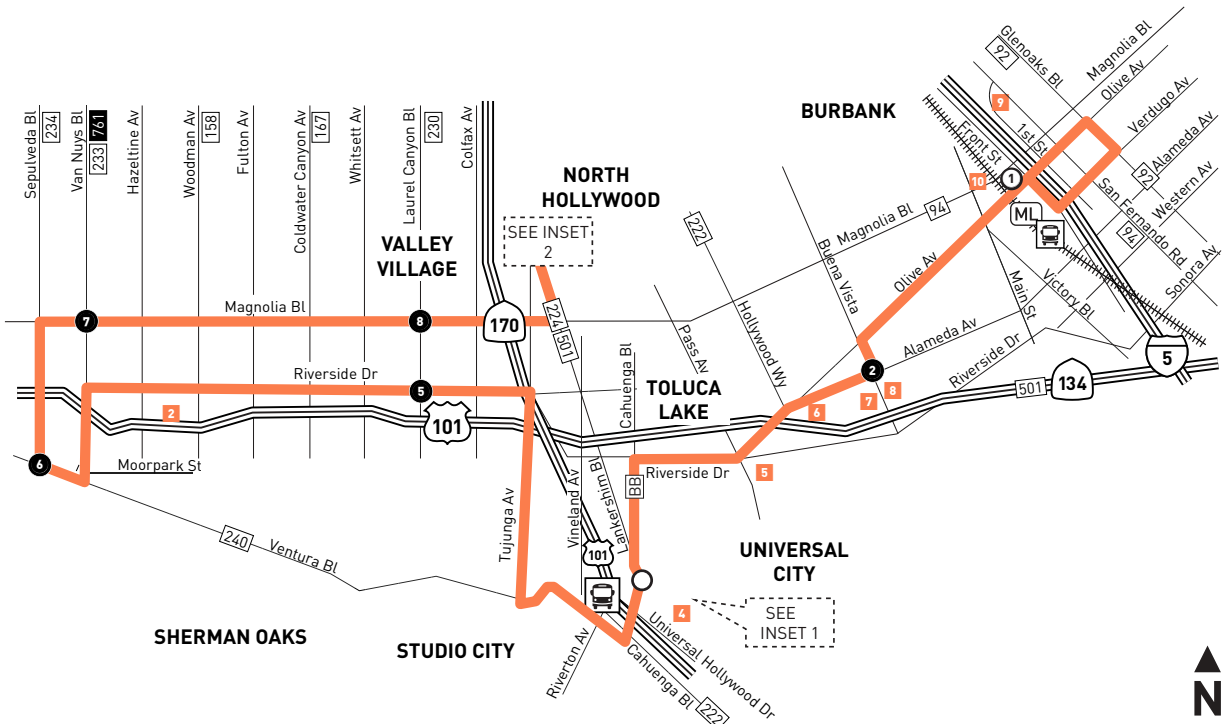

Horarios de sábado, domingo, y días feriados en vigor para New Year's Day, Memorial Day, Independence Day, Labor Day, Thanksgiving Day y Christmas Day.

ROUTE MAP OF LINE 155

INSET 2 - NORTH HOLLYWOOD STATION

INSET 1 - UNIVERSAL CITY/STUDIO CITY STATION

LEGEND

- Route of Line 155
- Westbound Only
- Metro B Line
- Local Stop Timepoint
- Local Stop Timepoint - Single Direction Only
- Metro B Line Station
- Metrolink Station
- Transit Center
- Burbank Bus
- LADOT Commuter Express
- Santa Clarita Transit

MAP NOTES

- 1 North Hollywood B, G Lines Stations**
Metro 90, 94, 152, 154, 155, 162, 224, 237, 501; Metro B Line, Metro G Line; BB Media District, BB Noho/Airport; CE549; SC757; LADOT North Hollywood DASH
- 2 Westfield Fashion Square**
- 3 Universal City/Studio City Station**
Metro 155, 222, 224, 240; B Line; Burbank Bus Pink Route; Universal Studios Shuttle
- 4 Universal City Walk**
- 5 Warner Bros. Studios**
- 6 The Burbank Studios**
- 7 Providence St. Joseph Medical Center**
- 8 Disney Studios**
- 9 Burbank Town Center**
- 10 Burbank Downtown Station**
Metro 96, 154, 155, 164, 165, 294; SC794; BB Pink Route; Metrolink Antelope Valley Line, Ventura County Line. Transfers in Downtown Burbank to Metro 94