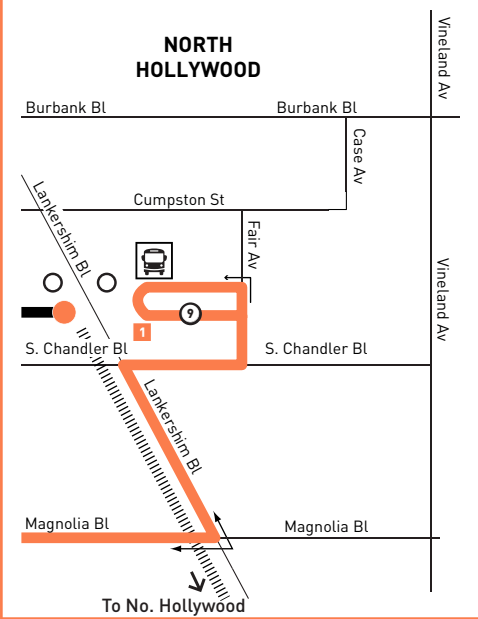

Monday through Friday

155

Southbound - West on Magnolia / East on Riverside - Olive (Approximate Times / Tiempos Aproximados)

NORTH HOLLYWOOD	VALLEY VILLAGE	SHERMAN OAKS	VALLEY VILLAGE	STUDIO CITY	BURBANK		
9	8	7	6	5	4	2	1
North Hollywood Station	Magnolia & Laurel Cyn	Magnolia & Van Nuys	Ventura & Van Nuys	Riverside & Laurel Cyn	Universal/ Studio City Station	Buena Vista & Alameda	Burbank Station
4:30A 5:25 6:17 7:14 8:13 9:13 10:13 11:15 12:15P 1:15 2:13 3:12 4:12 5:13 6:20 7:21 8:26 9:30	4:36A 5:31 6:24 7:22 8:23 9:21 10:21 11:23 12:23P 1:23 2:21 3:20 4:20 5:21 6:27 7:27 8:32 9:36	4:44A 5:39 6:34 7:32 8:34 9:31 10:31 11:33 12:33P 1:33 2:31 3:31 4:31 5:32 6:37 7:36 8:40 9:44	4:55A 5:51 6:49 7:49 8:50 9:46 10:46 11:48 12:47P 1:03 2:03 3:01 4:02 5:03 6:03 7:07 8:05 9:07 10:10	5:07A 6:05 7:04 8:04 9:06 10:02 11:02 12:04P 1:03 2:03 3:01 4:02 5:03 6:03 7:07 8:05 9:07 10:10	5:20A 6:20 7:19 8:20 9:22 10:18 11:18 12:20P 1:19 2:19 3:18 4:19 5:20 6:20 7:23 8:21 9:23 10:25	5:33A 6:34 7:34 8:35 9:38 10:34 11:34 12:36P 1:35 2:35 3:35 4:36 5:36 6:36 7:37 8:35 9:37 10:38	5:45A 6:47 7:49 8:50 9:53 10:49 11:49 12:51P 1:51 2:51 3:51 4:52 5:51 6:51 7:51 8:47 9:49 10:50

Horarios de sábado, domingo, y días feriados en vigor para New Year's Day, Memorial Day, Independence Day, Labor Day, Thanksgiving Day y Christmas Day.

ROUTE MAP OF LINE 155

INSET 2 - NORTH HOLLYWOOD STATION

INSET 1 - UNIVERSAL CITY/STUDIO CITY STATION

LEGEND

- Route of Line 155
- Westbound Only
- Metro B Line
- Local Stop Timepoint
- Local Stop Timepoint - Single Direction Only
- Metro B Line Station
- Metrolink Station
- Transit Center
- Burbank Bus
- LADOT Commuter Express
- Santa Clarita Transit