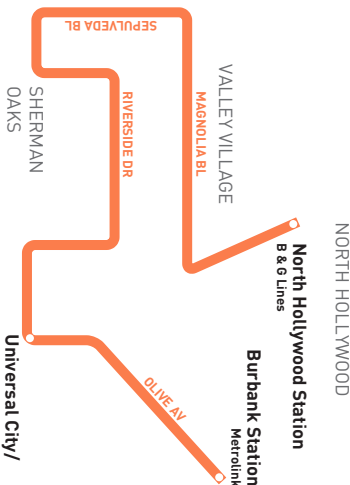

Saturday, Sunday & Holidays

155

Southbound - West on Magnolia / East on Riverside - Olive (Approximate Times / Tiempos Aproximados)

NORTH HOLLYWOOD	VALLEY VILLAGE	SHERMAN OAKS	VALLEY VILLAGE	STUDIO CITY	BURBANK		
9	8	7	6	5	4	2	1
North Hollywood Station	Magnolia & Laurel Cyn	Magnolia & Van Nuys	Ventura & Van Nuys	Riverside & Laurel Cyn	Universal/ Studio City Station	Buena Vista & Alameda	Burbank Station
4:31A 5:27 6:20 7:17 8:14 9:13 10:11 11:08 12:08P 1:08 2:08 3:08 4:08 5:10 6:15 7:22 8:24 9:30	4:38A 5:34 6:27 7:24 8:21 9:20 10:18 11:17 12:17P 1:17 2:17 3:17 4:17 5:18 6:23 7:30 8:31 9:37	4:46A 5:42 6:35 7:33 8:30 9:29 10:28 11:27 12:27P 1:27 2:27 3:27 4:27 5:27 6:32 7:39 8:40 9:46	4:57A 5:53 6:47 7:47 8:44 9:43 10:42 11:41 12:41P 1:41 2:41 3:41 4:41 5:41 6:46 7:51 8:52 9:58	5:12A 6:09 7:05 8:05 9:02 10:02 11:02 12:02P 1:02 2:02 3:02 4:02 5:02 6:02 7:06 8:09 9:09 10:13	5:25A 6:23 7:21 8:21 9:18 10:18 11:18 12:18P 1:18 2:18 3:18 4:18 5:18 6:18 7:21 8:23 9:23 10:26	5:39A 6:38 7:37 8:37 9:35 10:35 11:35 12:35P 1:35 2:35 3:35 4:35 5:35 6:35 7:37 8:38 9:38 10:39	5:50A 6:50 7:50 8:50 9:50 10:50 11:50 12:50P 1:50 2:50 3:50 4:50 5:50 6:50 7:50 8:50 9:50 10:50

Metro

metrolink
323 GO METRO
Wheelchair Hotline
800.621.7828
Travel Info
511
California Relay Service
711

Effective Jun 25 2023
Metro Local
Northbound to North Hollywood
Southbound to Burbank
via Sepulveda Bl, Riverside Dr, Olive Av

155