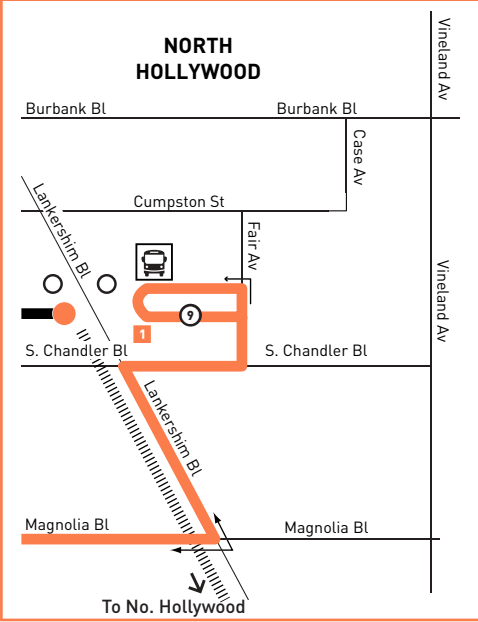

# 155

Metro Local  
Northbound to North Hollywood  
Southbound to Burbank  
via Sepulveda Bl, Riverside Dr, Olive Av

Subject to change without notice  
Sufrejo a cambios sin previo aviso

**Saturday, Sunday and Holiday Schedules**

**ROUTE MAP OF LINE 155**

**INSET 2 - NORTH HOLLYWOOD STATION**

**INSET 1 - UNIVERSAL CITY/STUDIO CITY STATION**

**LEGEND**

- Route of Line 155
- Westbound Only
- Metro B Line
- Local Stop Timepoint
- Local Stop Timepoint - Single Direction Only
- Metro B Line Station
- Metrolink Station
- Transit Center
- Burbank Bus
- LADOT Commuter Express
- Santa Clarita Transit