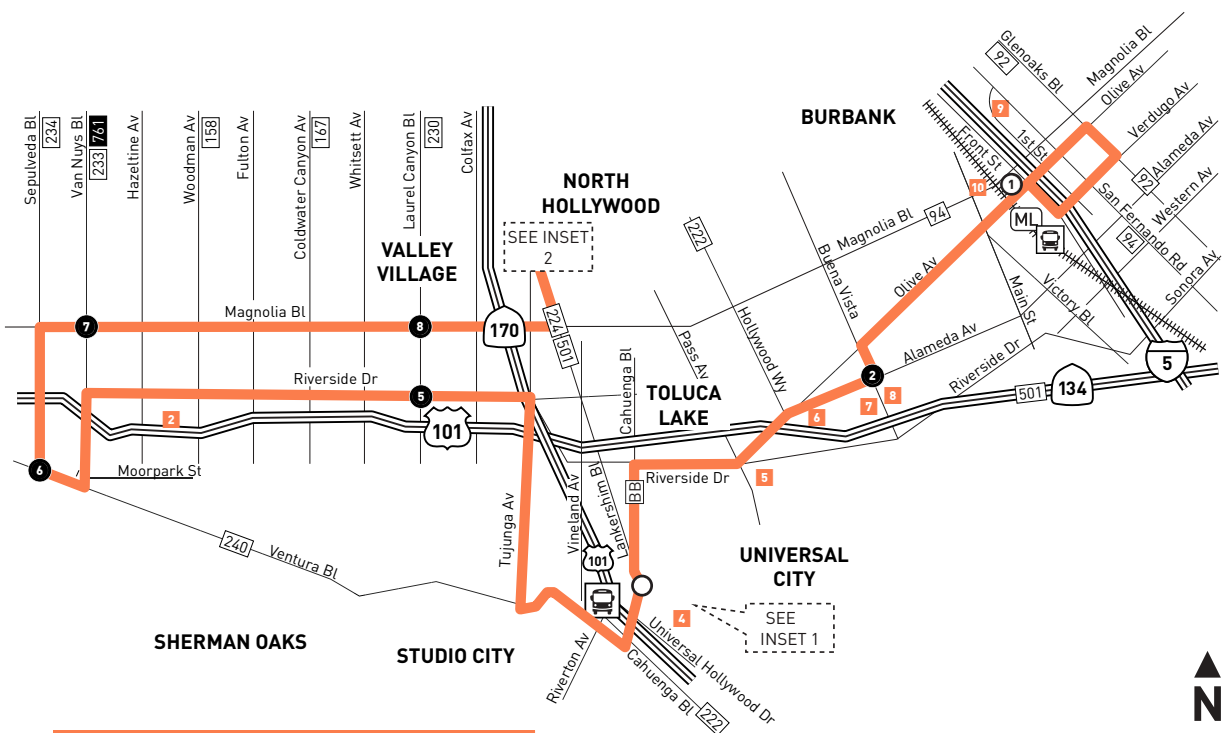

# 155

Metro Local  
Northbound to North Hollywood  
Southbound to Burbank  
via Sepulveda Bl, Riverside Dr, Olive Av

Subject to change without notice  
Sufrejo a cambios sin previo aviso

**Saturday, Sunday and Holiday Schedules**

**ROUTE MAP OF LINE 155**

**INSET 2 - NORTH HOLLYWOOD STATION**

**INSET 1 - UNIVERSAL CITY/STUDIO CITY STATION**

**LEGEND**

- Route of Line 155
- Westbound Only
- Metro B Line
- Local Stop Timepoint
- Local Stop Timepoint - Single Direction Only
- Metro B Line Station
- Metrolink Station
- Transit Center
- Burbank Bus
- LADOT Commuter Express
- Santa Clarita Transit

- MAP NOTES**
- 1 North Hollywood Station**  
B Line, G Line  
Metro 90, 94, 152, 154, 155, 162, 224, 237, 501, Metro B Line, Metro G Line; BB Noho/Airport; CE549; SC757; LADOT North Hollywood DASH
  - 2 Westfield Fashion Square**
  - 3 Universal City/Studio City Station**  
Metro 155, 222, 224, 240; B Line; Burbank Bus Pink Route; Universal Studios Shuttle
  - 4 Universal City Walk**
  - 5 Warner Bros. Studios**
  - 6 The Burbank Studios**
  - 7 Providence St. Joseph Medical Center**
  - 8 Disney Studios**
  - 9 Burbank Town Center**
  - 10 Burbank Downtown Station**  
Metro 96, 154, 155, 164, 165, 294; SC794; BB Pink Route; Metrolink Antelope Valley Line, Ventura County Line. Transfers in Downtown Burbank to Metro 94