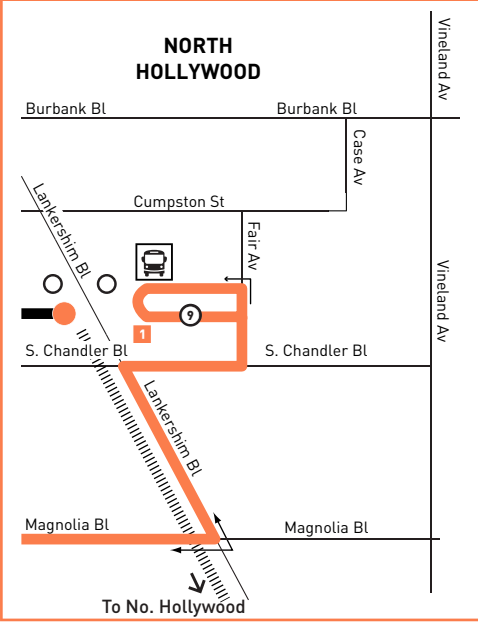

metrolink
323 GO METRO
Wheelchair Hotline
800.621.7828

STL
Travel Info
511
California Relay Service
711

Effective Jun 7 2026

155

Metro Local
Northbound to North Hollywood
Southbound to Burbank
via Sepulveda Bl, Riverside Dr, Olive Av

Horarios de sábado, domingo y días feriados en efecto para año nuevo, día conmemorativo, cuatro de julio, día del trabajo, día de acción de gracias, y Navidad.

ROUTE MAP OF LINE 155

INSET 2 - NORTH HOLLYWOOD STATION

INSET 1 - UNIVERSAL CITY/STUDIO CITY STATION

LEGEND	
	Route of Line 155
	Westbound Only
	Metro B Line
	Local Stop Timepoint
	Local Stop Timepoint - Single Direction Only
	Metro B Line Station
	MetroLink Station
	Transit Center
	Burbank Bus
	LADOT Commuter Express
	Santa Clarita Transit