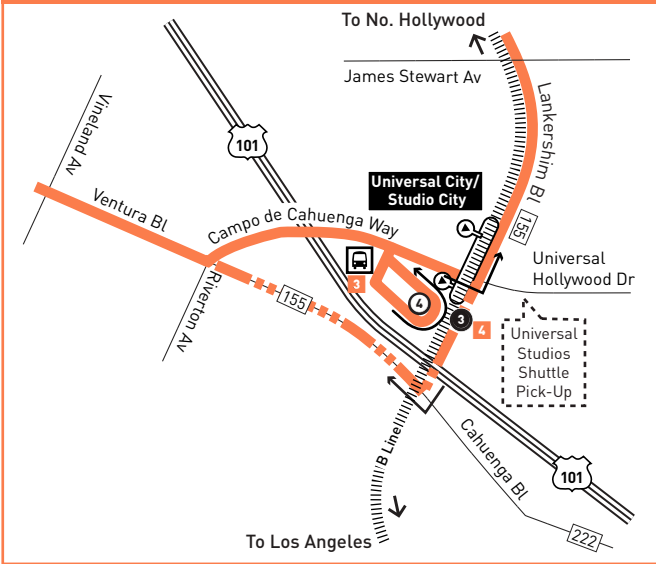

Horarios de sábado, domingo y días feriados en efecto para año nuevo, día conmemorativo, cuatro de julio, día del trabajo, día de acción de gracias, y Navidad.

ROUTE MAP OF LINE 155

INSET 2 - NORTH HOLLYWOOD STATION

INSET 1 - UNIVERSAL CITY/STUDIO CITY STATION

LEGEND	
	Route of Line 155
	Westbound Only
	Metro B Line
	Local Stop Timepoint
	Local Stop Timepoint - Single Direction Only
	Metro B Line Station
	MetroLink Station
	Transit Center
	Burbank Bus
	LADOT Commuter Express
	Santa Clarita Transit

MAP NOTES

- 1 North Hollywood Station**
Metro 90, 94, 152, 154, 155, 162, 224, 237, 501, Metro B Line, Metro G Line; BB Noho/Airport; CE549; SC757; LADOT North Hollywood DASH
- 2 Westfield Fashion Square**
- 3 Universal City/Studio City Station**
Metro 155, 222, 224, 240; B Line; Burbank Bus Pink Route; Universal Studios Shuttle
- 4 Universal City Walk**
- 5 Warner Bros. Studios**
- 6 The Burbank Studios**
- 7 Providence St. Joseph Medical Center**
- 8 Disney Studios**
- 9 Burbank Town Center**
- 10 Burbank Downtown Station**
Metro 154, 155, 164, 165, 294, 296; SC794; BB Pink Route; MetroLink Antelope Valley Line, Ventura County Line. Transfers in Downtown Burbank to Metro 94