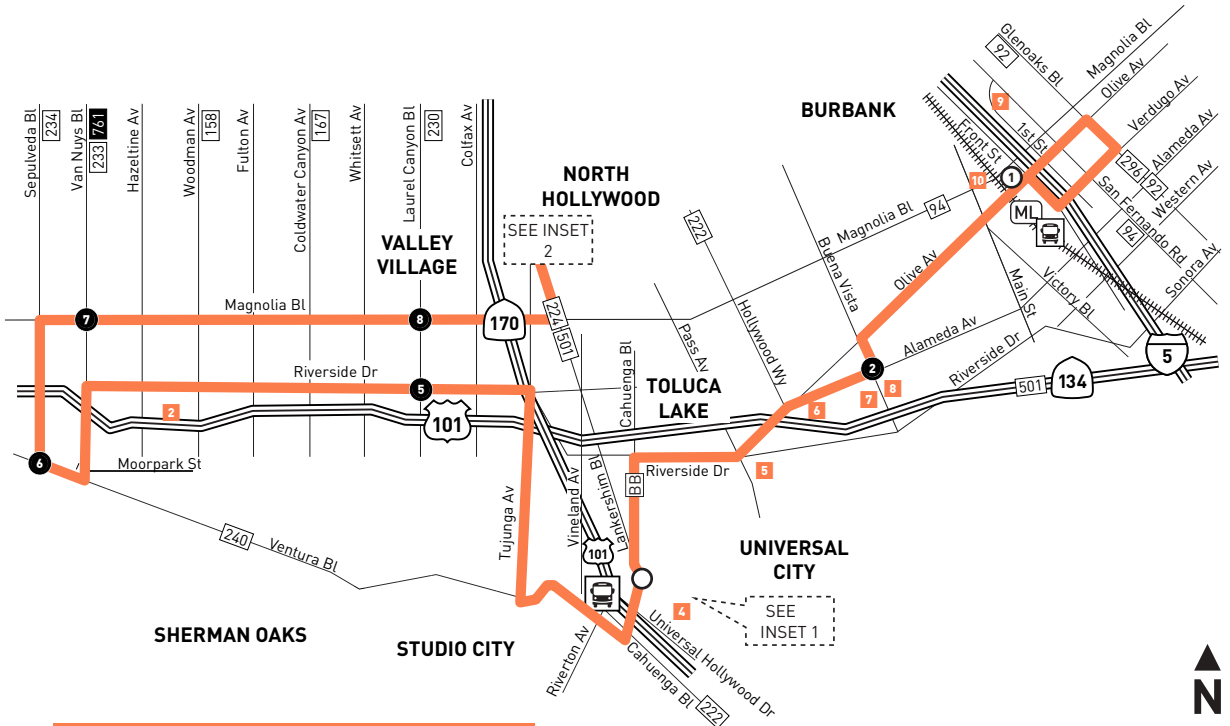

metrolink
323 GO METRO
Wheelchair Hotline
800.621.7828

STL
Travel Info
511
California Relay Service
711

Effective Jun 7 2026

155

Metro Local
Northbound to North Hollywood
Southbound to Burbank
via Sepulveda Bl, Riverside Dr, Olive Av

Horarios de sábado, domingo y días feriados en efecto para año nuevo, día conmemorativo, cuatro de julio, día del trabajo, día de acción de gracias, y Navidad.

ROUTE MAP OF LINE 155

INSET 2 - NORTH HOLLYWOOD STATION

INSET 1 - UNIVERSAL CITY/STUDIO CITY STATION

LEGEND	
	Route of Line 155
	Westbound Only
	Metro B Line
	Local Stop Timepoint
	Local Stop Timepoint - Single Direction Only
	Metro B Line Station
	MetroLink Station
	Transit Center
	Burbank Bus
	LADOT Commuter Express
	Santa Clarita Transit

MAP NOTES

- 1 North Hollywood Station**
Metro 90, 94, 152, 154, 155, 162, 224, 237, 501, Metro B Line, Metro G Line; BB Noho/Airport; CE549; SC757; LADOT North Hollywood DASH
- 2 Westfield Fashion Square**
- 3 Universal City/Studio City Station**
Metro 155, 222, 224, 240; B Line; Burbank Bus Pink Route; Universal Studios Shuttle
- 4 Universal City Walk**
- 5 Warner Bros. Studios**
- 6 The Burbank Studios**
- 7 Providence St. Joseph Medical Center**
- 8 Disney Studios**
- 9 Burbank Town Center**
- 10 Burbank Downtown Station**
Metro 154, 155, 164, 165, 294, 296; SC794; BB Pink Route; MetroLink Antelope Valley Line, Ventura County Line. Transfers in Downtown Burbank to Metro 94