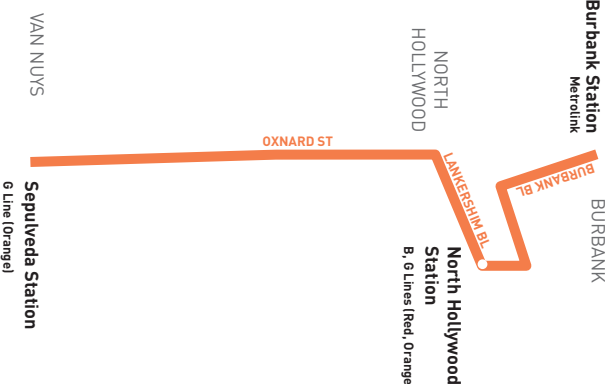

Monday through Friday

Effective Dec 19 2021

154

Eastbound *Al Este* (Approximate Times / Tiempos Aproximados)

VAN NUYS		NORTH HOLLYWOOD		BURBANK	
①	②	③	④	⑤	⑥
Sepulveda G Line (Orange) Station	Oxnard & Van Nuys	Oxnard & Laurel Canyon	North Hollywood Station	Burbank & Hollywood Wy	Burbank Station
5:22A	5:26A	5:35A	5:45A	5:54A	6:09A
6:22	6:26	6:35	6:45	6:54	7:09
7:17	7:22	7:32	7:43	7:52	8:09
8:15	8:20	8:31	8:42	8:51	9:09
9:15	9:20	9:32	9:42	9:52	10:09
10:16	10:21	10:33	10:43	10:53	11:09
11:16	11:21	11:33	11:43	11:53	12:09P
12:15P	12:20P	12:32P	12:42P	12:52P	1:09
1:15	1:20	1:32	1:42	1:52	2:09
2:15	2:20	2:32	2:42	2:52	3:09
3:12	3:17	3:29	3:40	3:51	4:09
4:12	4:17	4:29	4:40	4:51	5:09
5:14	5:19	5:31	5:42	5:53	6:09
6:17	6:22	6:32	6:43	6:53	7:09
7:18	7:23	7:33	7:44	7:54	8:09
8:22	8:26	8:35	8:45	8:54	9:09

Monday through Friday

154

Westbound *Al Oeste* (Approximate Times / Tiempos Aproximados)

BURBANK		NORTH HOLLYWOOD		VAN NUYS	
⑥	⑤	④	③	②	①
Burbank Station	Burbank & Hollywood Wy	North Hollywood Station	Oxnard & Laurel Canyon	Oxnard & Van Nuys	Sepulveda G Line (Orange) Station
5:11A	5:25A	5:35A	5:43A	5:51A	6:00A
6:01	6:15	6:25	6:34	6:43	6:52
7:01	7:16	7:26	7:36	7:45	7:55
8:01	8:16	8:27	8:37	8:46	8:56
9:01	9:16	9:27	9:36	9:45	9:55
10:01	10:16	10:27	10:36	10:45	10:55
11:01	11:17	11:28	11:38	11:47	11:57
12:01P	12:17P	12:28P	12:38P	12:48P	12:58P
1:01	1:17	1:28	1:38	1:48	1:58
2:01	2:17	2:28	2:38	2:48	2:58
3:01	3:18	3:30	3:40	3:50	4:00
4:01	4:18	4:30	4:40	4:50	5:00
5:01	5:18	5:30	5:40	5:50	6:00
6:01	6:17	6:28	6:37	6:46	6:56
7:01	7:16	7:26	7:34	7:43	7:52
8:01	8:15	8:25	8:33	8:41	8:50

Saturday, Sunday and Holiday Schedules

Saturday, Sunday and Holiday Schedule in effect on New Year's Day, Memorial Day, Independence Day, Labor Day, Thanksgiving Day and Christmas Day.