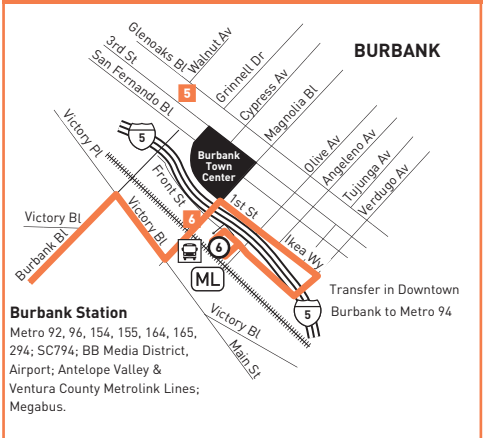

Effective Dec 19 2021

Metro Local
Eastbound to Burbank Station
Westbound to Van Nuys
via Oxnard St

154

Subject to change without notice
Sujeto a cambios sin previo aviso

Effective Dec 19 2021

Eastbound *Al Este* (Approximate Times / Tiempos Aproximados)

VAN NUYS		NORTH HOLLYWOOD			BURBANK	
①	②	③	④	⑤	⑥	
Sepulveda G Line (Orange) Station	Oxnard & Van Nuys	Oxnard & Laurel Canyon	North Hollywood Station	Burbank & Hollywood Wy	Burbank Station	
5:22A	5:26A	5:35A	5:45A	5:54A	6:09A	
6:22	6:26	6:35	6:45	6:54	7:09	
7:20	7:25	7:35	7:45	7:54	8:09	
8:19	8:24	8:34	8:44	8:53	9:09	
9:17	9:22	9:33	9:43	9:53	10:09	
10:17	10:22	10:33	10:43	10:53	11:09	
11:17	11:22	11:33	11:43	11:53	12:09P	
12:17P	12:22P	12:33P	12:43P	12:53P	1:09	
1:17	1:22	1:33	1:43	1:53	2:09	
2:17	2:22	2:33	2:43	2:53	3:09	
3:17	3:22	3:33	3:43	3:53	4:09	
4:17	4:22	4:33	4:43	4:53	5:09	
5:19	5:24	5:34	5:44	5:54	6:09	
6:21	6:26	6:35	6:45	6:54	7:09	
7:21	7:26	7:35	7:45	7:54	8:09	
8:22	8:26	8:35	8:45	8:54	9:09	

ROUTE MAP

INSET MAP 1

INSET MAP 2 - NORTH HOLLYWOOD

LEGEND

- Route of Line 154
- Route of G Line (Orange)
- Metro B Line (Red)
- Los Angeles River
- Local Stop Timepoint
- Local Stop Timepoint Single Direction only
- Metro B Line (Red) Station
- Metro G Line (Orange) Station
- Metro Busway & Rail Station Timepoint
- Transit Center
- MetroLink Station
- AV Antelope Valley Transit Authority
- BB Burbank Bus
- CE Commuter Express
- SC Santa Clarita Transit
- VAN LADOT Van Nuys/Studio City DASH

INSET MAP 2 LEGEND

- Westbound Only Route (Pick up on Lankershim Bl)
- Eastbound Only Route (Pick up on Bay #8)