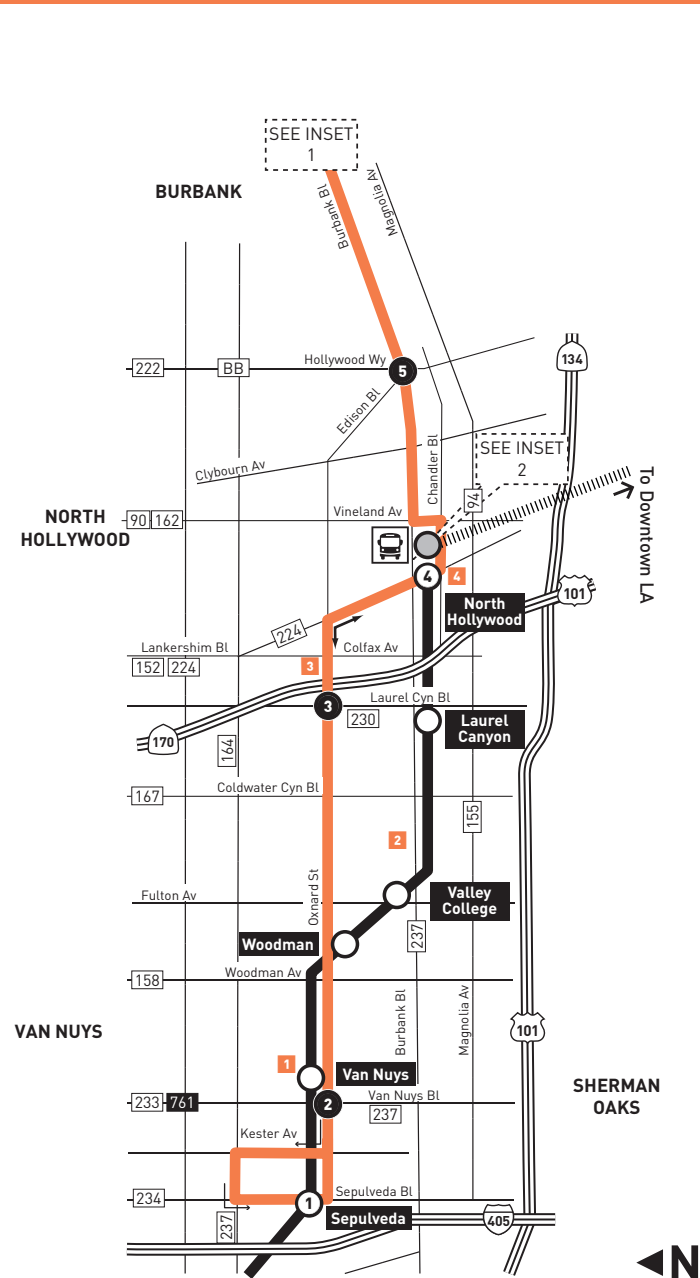

Effective Dec 19 2021

Metro Local
Eastbound to Burbank Station
Westbound to Van Nuys
via Oxnard St

154

Subject to change without notice
Sujeto a cambios sin previo aviso

Effective Dec 19 2021

Eastbound *Al Este* (Approximate Times / Tiempos Aproximados)

VAN NUYS		NORTH HOLLYWOOD			BURBANK	
①	②	③	④	⑤	⑥	
Sepulveda G Line (Orange) Station	Oxnard & Van Nuys	Oxnard & Laurel Canyon	North Hollywood Station	Burbank & Hollywood Wy	Burbank Station	
5:22A	5:26A	5:35A	5:45A	5:54A	6:09A	
6:22	6:26	6:35	6:45	6:54	7:09	
7:20	7:25	7:35	7:45	7:54	8:09	
8:19	8:24	8:34	8:44	8:53	9:09	
9:17	9:22	9:33	9:43	9:53	10:09	
10:17	10:22	10:33	10:43	10:53	11:09	
11:17	11:22	11:33	11:43	11:53	12:09P	
12:17P	12:22P	12:33P	12:43P	12:53P	1:09	
1:17	1:22	1:33	1:43	1:53	2:09	
2:17	2:22	2:33	2:43	2:53	3:09	
3:17	3:22	3:33	3:43	3:53	4:09	
4:17	4:22	4:33	4:43	4:53	5:09	
5:19	5:24	5:34	5:44	5:54	6:09	
6:21	6:26	6:35	6:45	6:54	7:09	
7:21	7:26	7:35	7:45	7:54	8:09	
8:22	8:26	8:35	8:45	8:54	9:09	

ROUTE MAP

INSET MAP 1

INSET MAP 2 - NORTH HOLLYWOOD

LEGEND

- Route of Line 154
- Route of G Line (Orange)
- Metro B Line (Red)
- Los Angeles River
- Local Stop Timepoint
- Local Stop Timepoint Single Direction only
- Metro B Line (Red) Station
- Metro G Line (Orange) Station
- Metro Busway & Rail Station Timepoint
- Transit Center
- MetroLink Station
- AV Antelope Valley Transit Authority
- BB Burbank Bus
- CE Commuter Express
- SC Santa Clarita Transit
- VAN LADOT Van Nuys/Studio City DASH

INSET MAP 2 LEGEND

- Westbound Only Route (Pick up on Lankershim Bl)
- Eastbound Only Route (Pick up on Bay #8)