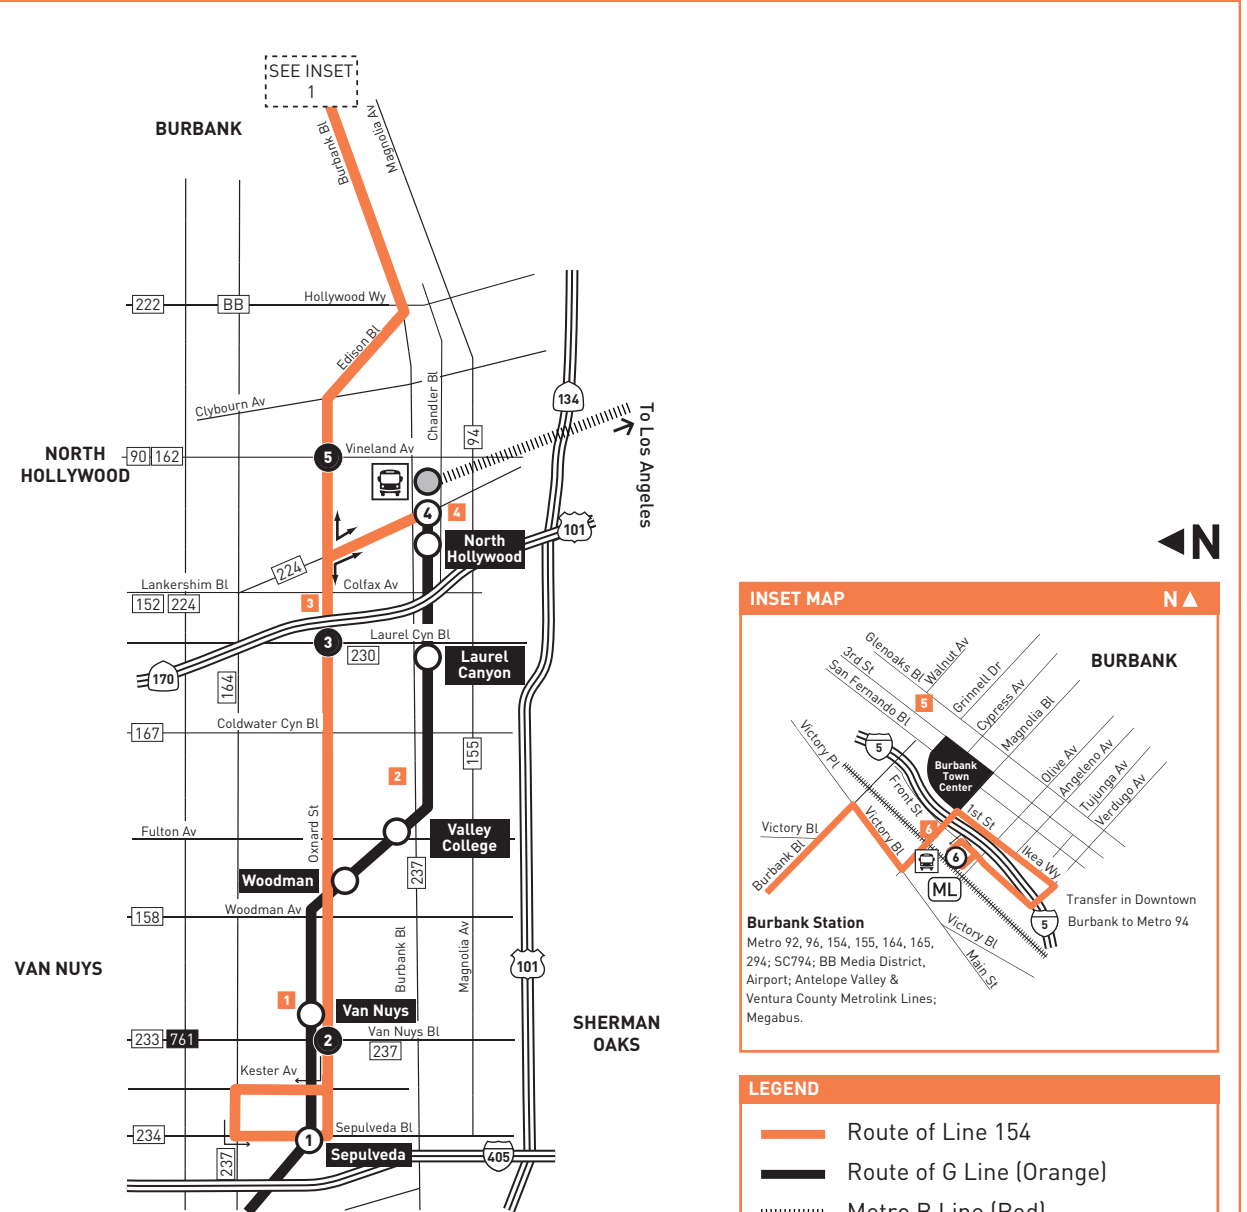

Saturday, Sunday & Holiday

154

Westbound *Al Oeste* (Approximate Times / Tiempos Aproximados)

BURBANK	NORTH HOLLYWOOD			VAN NUYS	SHERMAN OAKS
⑥	⑤	④	③	②	①
Burbank Station	Oxnard & Vineland	North Hollywood Station	Oxnard & Laurel Canyon	Oxnard & Van Nuys	Sepulveda G Line (Orange) Station
5:11A	5:28A	5:35A	5:43A	5:5A	6:00A
6:01	6:18	6:25	6:33	6:41	6:50
7:01	7:19	7:26	7:35	7:44	7:54
8:01	8:19	8:26	8:35	8:44	8:54
9:01	9:19	9:27	9:37	9:46	9:56
10:01	10:19	10:27	10:37	10:46	10:56
11:01	11:19	11:28	11:38	11:47	11:57
12:01P	12:19P	12:28P	12:38P	12:47P	12:57P
1:01	1:19	1:28	1:38	1:47	1:57
2:01	2:19	2:28	2:38	2:47	2:57
3:01	3:19	3:28	3:37	3:46	3:56
4:01	4:19	4:28	4:37	4:46	4:56
5:01	5:19	5:27	5:36	5:45	5:55
6:01	6:19	6:26	6:35	6:43	6:53
7:01	7:18	7:25	7:33	7:41	7:50
8:01	8:18	8:25	8:33	8:41	8:50

ROUTE MAP

1. **MAP NOTES**
- ① **Van Nuys G Line (Orange) Station**
    Metro 154, 233, 237, 761; LDVAN
  - ② **Los Angeles Valley College**
  - ③ **Laurel Plaza**
  - ④ **North Hollywood B & G (Red & Orange) Line Stations**
    Metro 90, 94, 152, 154, 155, 162, 224, 237, 501, G Line (Orange); CE549; BB Media District, BB NoHo Airport; CE549; SC757
  - ⑤ **Burbank High School**
  - ⑥ **Burbank Station**