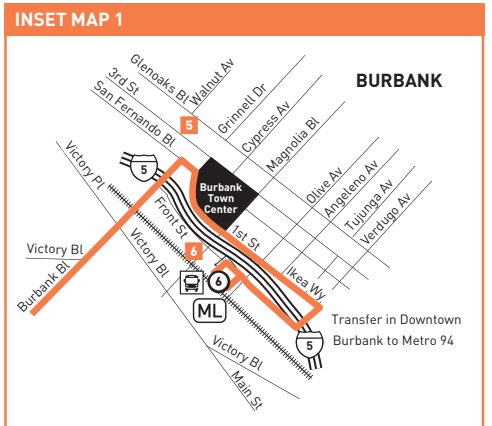

# 154

Subject to change without notice  
Sujeto a cambios sin previo aviso

**Eastbound Al Este** (Approximate Times / Tiempos Aproximados)

VAN NUYS		NORTH HOLLYWOOD		BURBANK	
1	2	3	4	5	6
Sepulveda G Line (Orange) Station	Oxnard & Van Nuys	Oxnard & Laurel Canyon	North Hollywood B Line (Red) Station	Burbank & Hollywood Wy	Burbank Station
5:22A	5:26A	5:35A	5:44A	5:52A	6:07A
6:22	6:26	6:35	6:44	6:52	7:07
7:19	7:24	7:34	7:44	7:53	8:09
8:19	8:24	8:34	8:44	8:53	9:09
9:18	9:23	9:34	9:44	9:54	10:10
10:18	10:23	10:34	10:44	10:54	11:10
11:18	11:23	11:34	11:44	11:54	12:10P
12:18P	12:23P	12:34P	12:44P	12:54P	1:10
1:18	1:23	1:34	1:44	1:54	2:10
2:18	2:23	2:34	2:44	2:54	3:10
3:18	3:23	3:34	3:44	3:54	4:10
4:18	4:23	4:34	4:44	4:54	5:10
5:19	5:24	5:34	5:44	5:54	6:10
6:21	6:26	6:35	6:45	6:54	7:10
7:22	7:27	7:36	7:46	7:55	8:10
8:25	8:29	8:38	8:47	8:55	9:10

ROUTE MAP

LEGEND

- Route of Line 154
- Westbound Only Route (Pick up on Lankershim Bl)
- - - - Eastbound Only Route (Pick up on Bay #8)
- Route of G Line (Orange)
- Metro B Line (Red)
- Local Stop Timepoint
- Local Stop Timepoint Single Direction only
- Metro B Line (Red) Station
- Metro G Line (Orange) Station
- Metro Busway & Rail Station Timepoint
- Transit Center
- Metrolink Station
- AV Antelope Valley Transit Authority
- BB Burbank Bus
- CE Commuter Express
- SC Santa Clarita Transit
- VAN LADOT Van Nuys/Studio City DASH