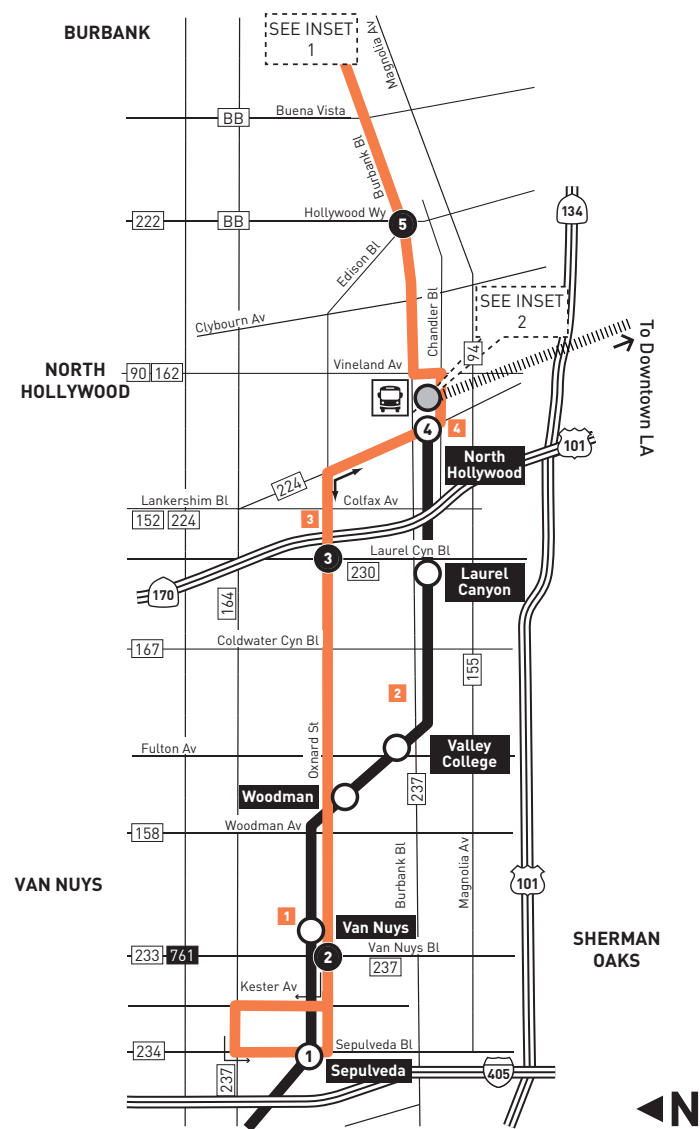

Westbound Al Oeste (Approximate Times / Tiempos Aproximados)

BURBANK		NORTH HOLLYWOOD		VAN NUYS	
6	5	4	3	2	1
Burbank Station	Burbank & Hollywood Wy	North Hollywood B Line (Red) Station	Oxnard & Laurel Canyon	Oxnard & Van Nuys	Sepulveda G Line (Orange) Station
5:11A	5:23A	5:32A	5:40A	5:47A	5:57A
6:06	6:18	6:27	6:36	6:45	6:55
7:01	7:16	7:26	7:35	7:44	7:54
8:01	8:16	8:26	8:35	8:44	8:54
9:01	9:16	9:27	9:37	9:46	9:56
10:01	10:16	10:27	10:37	10:46	10:56
11:01	11:16	11:28	11:38	11:47	11:57
12:01P	12:16P	12:28P	12:38P	12:47P	12:57P
1:01	1:16	1:28	1:38	1:47	1:57
2:01	2:16	2:28	2:38	2:47	2:57
3:01	3:16	3:28	3:37	3:46	3:56
4:01	4:16	4:28	4:37	4:46	4:56
5:01	5:16	5:27	5:36	5:45	5:55
6:02	6:17	6:27	6:36	6:45	6:55
7:04	7:18	7:27	7:35	7:44	7:54
8:05	8:18	8:27	8:35	8:42	8:52

ROUTE MAP

LEGEND

- Route of Line 154
- ●●●● Westbound Only Route (Pick up on Lankershim Bl)
- - - - Eastbound Only Route (Pick up on Bay #8)
- Route of G Line (Orange)
- Metro B Line (Red)
- Local Stop Timepoint
- Local Stop Timepoint Single Direction only
- Metro B Line (Red) Station
- Metro G Line (Orange) Station
- Metro Busway & Rail Station Timepoint
- Transit Center
- Metrolink Station
- AV Antelope Valley Transit Authority
- BB Burbank Bus
- CE Commuter Express
- SC Santa Clarita Transit
- VAN LADOT Van Nuys/Studio City DASH

MAP NOTES

- **1 Van Nuys G Line (Orange) Station**
  Metro 154, 233, 237, 761; LDVAN
- **2 Los Angeles Valley College**
- **3 NOHO West**
- **4 North Hollywood B & G (Red & Orange) Line Stations**
  Metro 90, 94, 152, 154, 155, 162, 224, 237, 501, B & G Line (Red & Orange); BB Media District, BB NoHo/Airport; CE549; SC757
- **5 Burbank High School**
- **6 Burbank Station**
  Metro 92, 96, 154, 155, 164, 165, 294; SC794; BB Media District, Airport; Antelope Valley & Ventura County Metrolink Lines; Megabus.