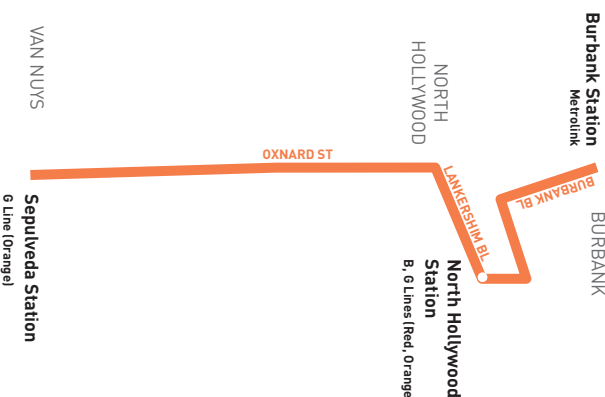

Monday through Friday

Effective Jun 26 2022

154

Eastbound *Al Este* (Approximate Times / Tiempos Aproximados)

VAN NUYS		NORTH HOLLYWOOD		BURBANK	
1	2	3	4	5	6
Sepulveda G Line (Orange) Station	Oxnard & Van Nuys	Oxnard & Laurel Canyon	North Hollywood B Line (Red) Station	Burbank & Hollywood Wy	Burbank Station
5:22A	5:26A	5:35A	5:44A	5:52A	6:07A
6:22	6:26	6:35	6:44	6:52	7:07
7:18	7:23	7:33	7:43	7:51	8:09
8:17	8:22	8:33	8:43	8:51	9:09
9:20	9:25	9:35	9:45	9:54	10:10
10:22	10:27	10:37	10:46	10:55	11:11
11:22	11:27	11:37	11:46	11:55	12:12P
12:23P	12:28P	12:38P	12:47P	12:56P	1:13
1:23	1:28	1:39	1:48	1:57	2:14
2:22	2:27	2:38	2:48	2:58	3:16
3:23	3:29	3:40	3:50	4:00	4:18
4:21	4:27	4:39	4:49	5:00	5:18
5:21	5:27	5:39	5:48	5:58	6:14
6:23	6:28	6:38	6:47	6:56	7:12
7:23	7:28	7:38	7:47	7:56	8:11
8:25	8:29	8:38	8:47	8:55	9:10

Monday through Friday

154

Westbound *Al Oeste* (Approximate Times / Tiempos Aproximados)

BURBANK		NORTH HOLLYWOOD		VAN NUYS	
6	5	4	3	2	1
Burbank Station	Burbank & Hollywood Wy	North Hollywood B Line (Red) Station	Oxnard & Laurel Canyon	Oxnard & Van Nuys	Sepulveda G Line (Orange) Station
5:11A	5:23A	5:32A	5:40A	5:47A	5:57A
6:06	6:18	6:27	6:36	6:45	6:55
7:03	7:17	7:27	7:37	7:46	7:58
8:03	8:18	8:28	8:38	8:47	8:59
9:03	9:17	9:27	9:36	9:44	9:56
10:03	10:17	10:27	10:36	10:44	10:56
11:03	11:17	11:27	11:37	11:45	11:57
12:02P	12:17P	12:27P	12:37P	12:45P	12:57P
1:03	1:18	1:28	1:38	1:47	1:59
2:02	2:17	2:27	2:37	2:46	2:58
3:02	3:18	3:29	3:40	3:50	4:02
4:04	4:20	4:31	4:42	4:52	5:04
5:05	5:21	5:32	5:43	5:53	6:05
6:03	6:18	6:28	6:38	6:47	6:59
7:04	7:18	7:27	7:35	7:44	7:54
8:05	8:18	8:27	8:35	8:42	8:52

Saturday, Sunday and Holiday Schedules

Saturday, Sunday and Holiday Schedule in effect on New Year's Day, Memorial Day, Independence Day, Labor Day, Thanksgiving Day and Christmas Day.