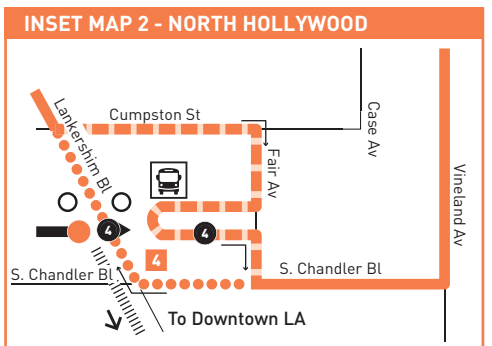

# 154

Subject to change without notice  
Sujeto a cambios sin previo aviso

**Eastbound Al Este** (Approximate Times / Tiempos Aproximados)

VAN NUYS		NORTH HOLLYWOOD		BURBANK	
1	2	3	4	5	6
Sepulveda G Line (Orange) Station	Oxnard & Van Nuys	Oxnard & Laurel Canyon	North Hollywood B Line (Red) Station	Burbank & Hollywood Wy	Burbank Station
5:22A	5:26A	5:35A	5:44A	5:52A	6:07A
6:22	6:26	6:35	6:44	6:52	7:07
7:19	7:24	7:34	7:44	7:53	8:09
8:19	8:24	8:34	8:44	8:53	9:09
9:18	9:23	9:34	9:44	9:54	10:10
10:18	10:23	10:34	10:44	10:54	11:10
11:18	11:23	11:34	11:44	11:54	12:10P
12:18P	12:23P	12:34P	12:44P	12:54P	1:10
1:18	1:23	1:34	1:44	1:54	2:10
2:18	2:23	2:34	2:44	2:54	3:10
3:18	3:23	3:34	3:44	3:54	4:10
4:18	4:23	4:34	4:44	4:54	5:10
5:19	5:24	5:34	5:44	5:54	6:10
6:21	6:26	6:35	6:45	6:54	7:10
7:22	7:27	7:36	7:46	7:55	8:10
8:25	8:29	8:38	8:47	8:55	9:10

ROUTE MAP

LEGEND

- Route of Line 154
- Westbound Only Route (Pick up on Lankershim Bl)
- - - - Eastbound Only Route (Pick up on Bay #8)
- Route of G Line (Orange)
- Metro B Line (Red)
- Local Stop Timepoint
- Local Stop Timepoint Single Direction only
- Metro B Line (Red) Station
- Metro G Line (Orange) Station
- Metro Busway & Rail Station Timepoint
- Transit Center
- Metrolink Station
- AV Antelope Valley Transit Authority
- BB Burbank Bus
- CE Commuter Express
- SC Santa Clarita Transit
- VAN LADOT Van Nuys/Studio City DASH