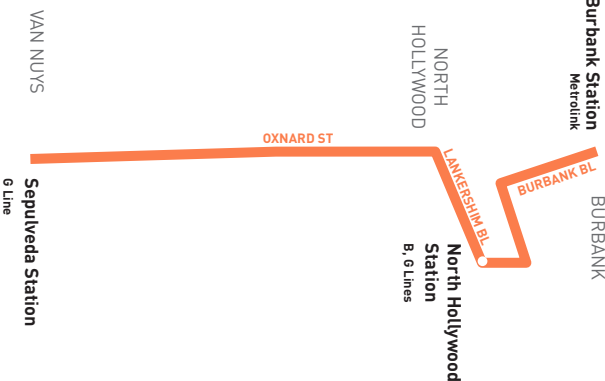

Monday through Friday

Effective Jun 23 2024

154

Eastbound *Al Este* (Approximate Times / Tiempos Aproximados)

VAN NUYS		NORTH HOLLYWOOD		BURBANK	
①	②	③	④	⑤	⑥
Sepulveda G Line Station	Oxnard & Van Nuys	Oxnard & Laurel Canyon	North Hollywood B Line Station	Burbank & Hollywood Wy	Burbank Station
5:20A	5:24A	5:33A	5:42A	5:50A	6:05A
6:20	6:24	6:33	6:42	6:50	7:05
7:17	7:22	7:32	7:42	7:50	8:08
8:16	8:21	8:32	8:42	8:50	9:08
9:17	9:22	9:32	9:42	9:51	10:08
10:18	10:23	10:33	10:42	10:51	11:07
11:18	11:23	11:33	11:42	11:51	12:07P
12:18P	12:23P	12:33P	12:42P	12:51P	1:08
1:17	1:22	1:33	1:42	1:51	2:08
2:16	2:21	2:32	2:42	2:52	3:09
3:15	3:21	3:32	3:42	3:52	4:10
4:14	4:20	4:32	4:42	4:53	5:11
5:15	5:21	5:33	5:42	5:52	6:09
6:18	6:23	6:33	6:42	6:51	7:07
7:18	7:23	7:33	7:42	7:51	8:07
8:22	8:26	8:35	8:44	8:52	9:07

Monday through Friday

154

Westbound *Al Oeste* (Approximate Times / Tiempos Aproximados)

BURBANK		NORTH HOLLYWOOD		VAN NUYS	
⑥	⑤	④	③	②	①
Burbank Station	Burbank & Hollywood Wy	North Hollywood B Line Station	Oxnard & Laurel Canyon	Oxnard & Van Nuys	Sepulveda G Line Station
5:07A	5:19A	5:28A	5:36A	5:43A	5:53A
6:07	6:19	6:28	6:37	6:46	6:56
7:04	7:18	7:28	7:38	7:47	7:59
8:03	8:18	8:28	8:38	8:47	8:59
9:04	9:18	9:28	9:37	9:45	9:57
10:04	10:18	10:28	10:37	10:45	10:57
11:04	11:18	11:28	11:38	11:46	11:58
12:03P	12:18P	12:28P	12:38P	12:46P	12:58P
1:03	1:18	1:28	1:38	1:47	1:59
2:03	2:18	2:28	2:38	2:47	2:59
3:01	3:17	3:28	3:39	3:49	4:01
4:01	4:17	4:28	4:39	4:49	5:01
5:01	5:17	5:28	5:39	5:49	6:01
6:03	6:18	6:28	6:38	6:47	6:59
7:05	7:19	7:28	7:36	7:45	7:55
8:06	8:19	8:28	8:36	8:43	8:53

Saturday, Sunday and Holiday Schedules

Saturday, Sunday and Holiday Schedule in effect on New Year's Day, Memorial Day, Independence Day, Labor Day, Thanksgiving Day and Christmas Day.