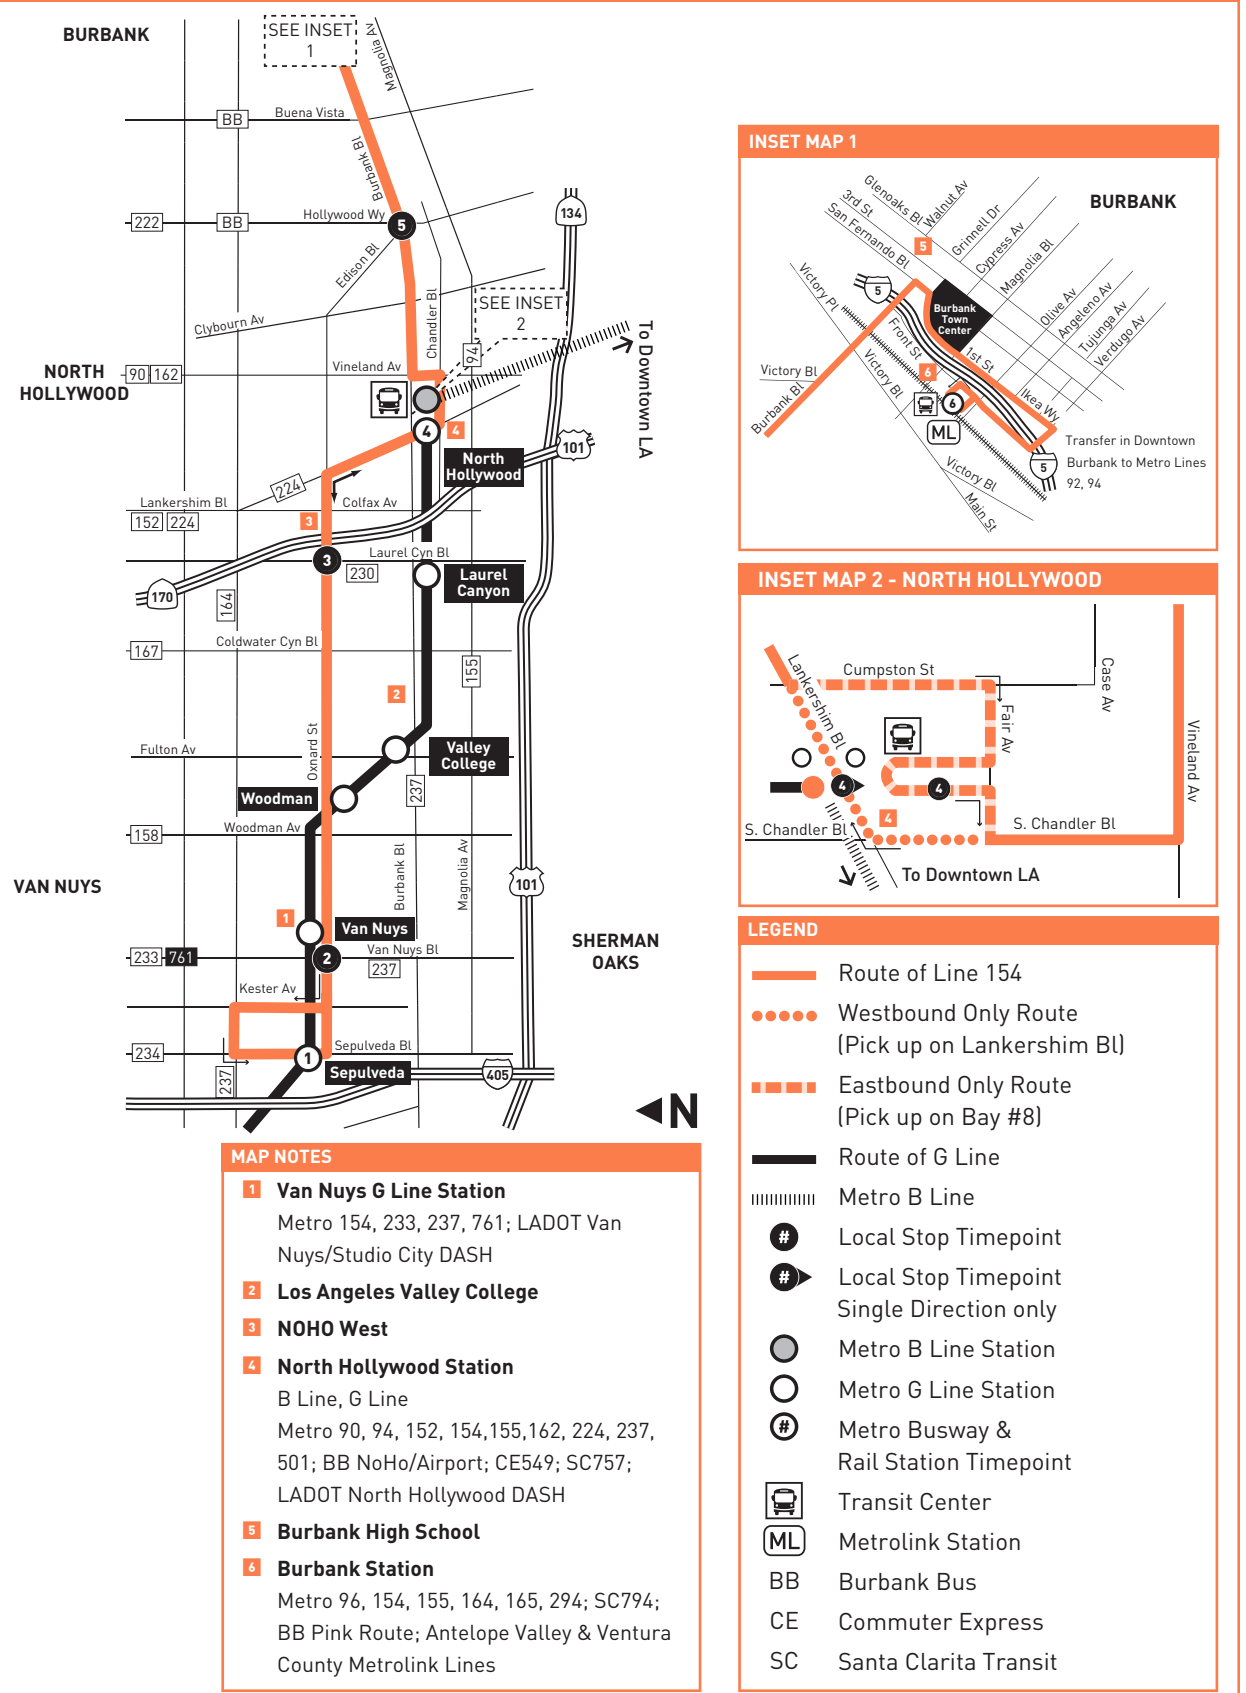

Saturday, Sunday & Holidays

154

Westbound *Al Oeste* (Approximate Times / Tiempos Aproximados)

BURBANK		NORTH HOLLYWOOD		VAN NUYS	
6	5	4	3	2	1
Burbank Station	Burbank & Hollywood Wy	North Hollywood B Line Station	Oxnard & Laurel Canyon	Oxnard & Van Nuys	Sepulveda G Line Station
5:07A	5:19A	5:28A	5:36A	5:43A	5:53A
6:07	6:19	6:28	6:37	6:46	6:56
7:03	7:18	7:28	7:37	7:46	7:56
8:03	8:18	8:28	8:37	8:46	8:56
9:02	9:17	9:28	9:38	9:47	9:57
10:02	10:17	10:28	10:38	10:47	10:57
11:01	11:16	11:28	11:38	11:47	11:57
12:01P	12:16P	12:28P	12:38P	12:47P	12:57P
1:01	1:16	1:28	1:38	1:47	1:57
2:01	2:16	2:28	2:38	2:47	2:57
3:01	3:16	3:28	3:37	3:46	3:56
4:01	4:16	4:28	4:37	4:46	4:56
5:02	5:17	5:28	5:37	5:46	5:56
6:03	6:18	6:28	6:37	6:46	6:56
7:05	7:19	7:28	7:36	7:45	7:55
8:06	8:19	8:28	8:36	8:43	8:53

ROUTE MAP

1. #### MAP NOTES
2. **1 Van Nuys G Line Station**
     Metro 154, 233, 237, 761; LADOT Van Nuys/Studio City DASH
   - **2 Los Angeles Valley College**
   - **3 NOHO West**
   - **4 North Hollywood Station**
     B Line, G Line
     Metro 90, 94, 152, 154, 155, 162, 224, 237, 501; BB NoHo/Airport; CE549; SC757; LADOT North Hollywood DASH
   - **5 Burbank High School**
   - **6 Burbank Station**
     Metro 96, 154, 155, 164, 165, 294; SC794; BB Pink Route; Antelope Valley & Ventura County Metrolink Lines

1. #### LEGEND
2. Route of Line 154
   - ●●●● Westbound Only Route (Pick up on Lankershim Bl)
   - Eastbound Only Route (Pick up on Bay #8)
   - Route of G Line
   - ||||| Metro B Line
   - # Local Stop Timepoint
   - #> Local Stop Timepoint Single Direction only
   - Metro B Line Station
   - Metro G Line Station
   - # Metro Busway & Rail Station Timepoint
   - 🚊 Transit Center
   - ML Metrolink Station
   - BB Burbank Bus
   - CE Commuter Express
   - SC Santa Clarita Transit