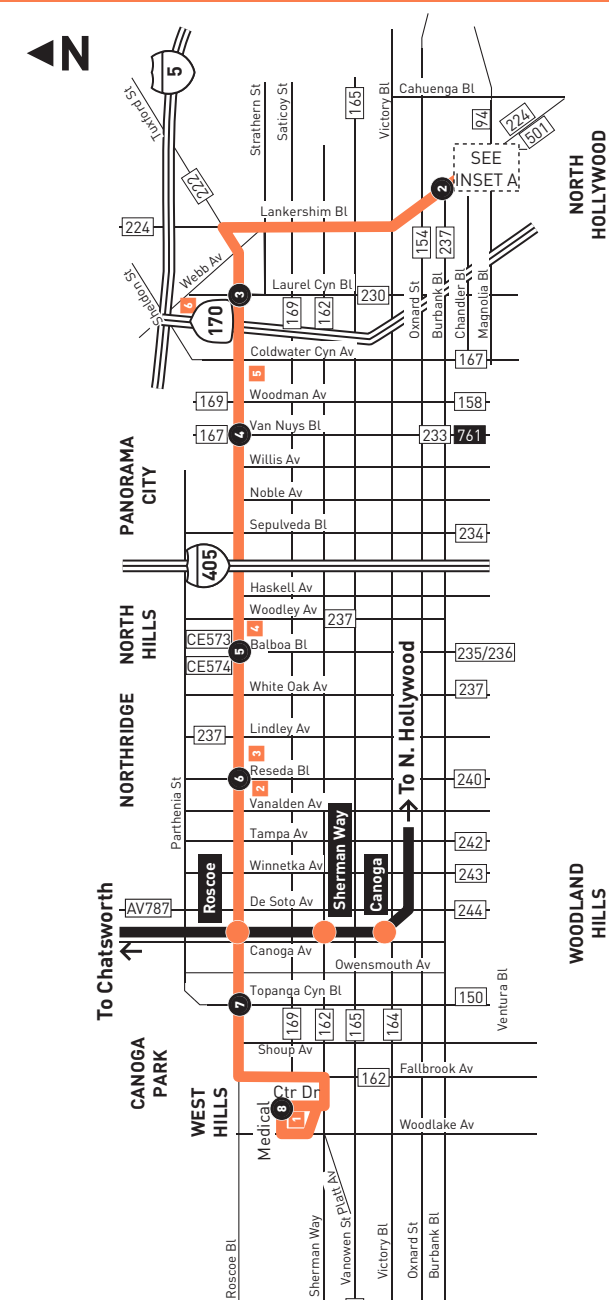

Avisos especiales

- Opera en días escolares excepto los días de salida temprana, llame a Metro para obtener más información.
- Opera en los días escolares de salida temprana solamente, llame a Metro para obtener más información.
- El viaje comienza en Poly H.S. en el horario indicado y opera únicamente en los días escolares de salida temprana. Llame a Metro para obtener más información.
- El viaje comienza en Cleveland H.S. en el horario indicado y opera únicamente en los días escolares de salida temprana. Llame a Metro para obtener más información.
- El viaje comienza en Cleveland H.S. en el horario indicado y opera en días escolares, excepto en días de salida temprana. Llame a Metro para obtener más información.
- El viaje comienza en Poly H.S. en el horario mostrado y opera días escolares excepto días de salida temprana.

ROUTE MAP

1. **MAP NOTES**
2. **1 West Hills Medical Center**
   - **2 Cleveland High School**
   - **3 Northridge Hospital**
   - **4 Van Nuys Airport**
   - **5 Kaiser-Permanente Hospital**
   - **6 Polytechnic High School**
   - **7 North Hollywood Station**
     B Line, G Line
     Metro 90, 94, 152, 154, 155, 162, 224, 237, 501, Metro B Line, Metro G Line; BB Orange; CE549; SC757; LADOT North Hollywood DASH

1. **LEGEND**
2. Route of Line 152
   - Metro B Line
   - Local Stop Timepoint
   - Transit Center
   - Metrolink Station
   - AV Antelope Valley Transit Authority
   - BB Burbank Bus
   - CE LADOT Commuter Express
   - SC Santa Clarita Transit
3. **INSET MAP A**
4. North Hollywood B Line Station
   - Metro G Line
   - Route of Line 152 Eastbound Only
   - Route of Line 152 Westbound Only
   - Metro G Line Station
   - Stop & Timepoint

Connect to Metro Security 24/7.

Call: 888.950.7233
Text: 213.788.2777
App: LA Metro Transit Watch
Call 911 for emergencies.

Lose something?

Learn more about Metro's Lost & Found service. Visit metro.net/lostandfound or call 323.937.8920.