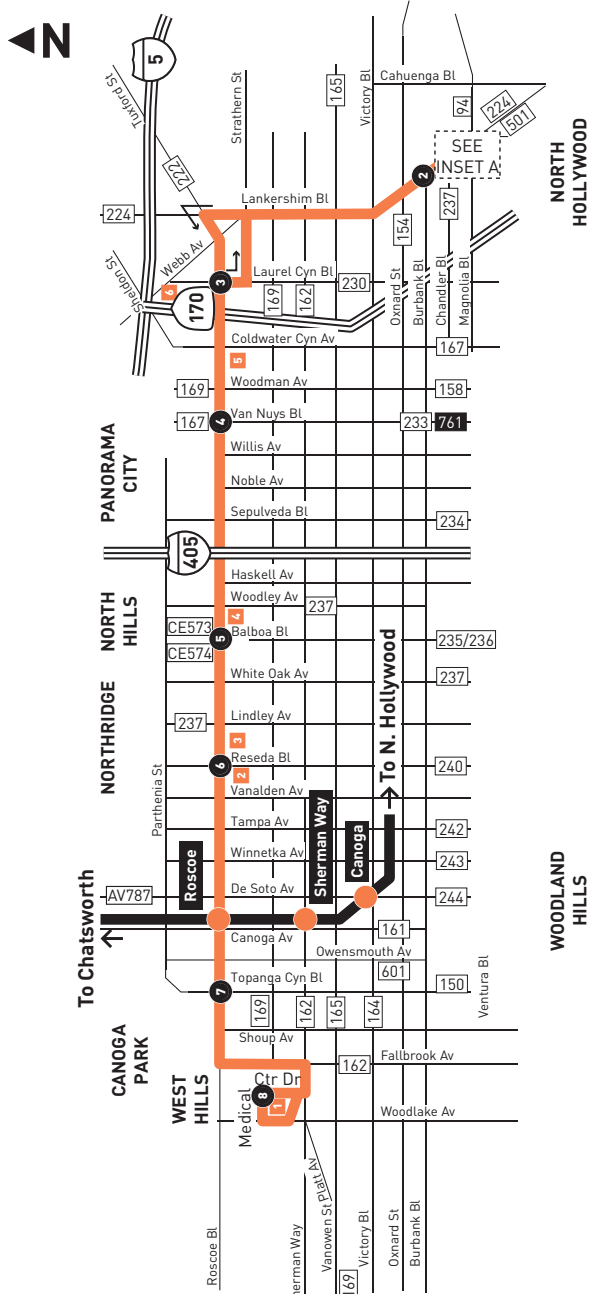

ROUTE MAP

- MAP NOTES**
- 1 West Hills Medical Center
 - 2 Cleveland High School
 - 3 Northridge Hospital
 - 4 Van Nuys Airport
 - 5 Kaiser-Permanente Hospital
 - 6 Polytechnic High School
 - 7 North Hollywood B, G Lines (Red, Orange) Stations
Metro 90, 94, 152, 154, 155, 162, 224, 237, 501, Metro B Line (Red), Metro G Line (Orange); BB Media District, BB Noho/Airport; CE549; SC757