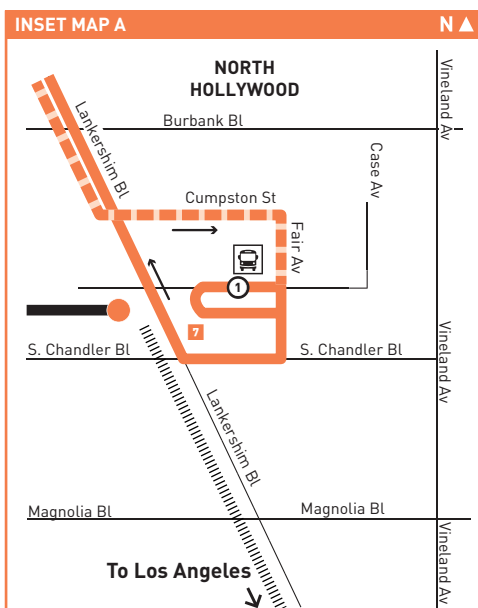

ROUTE MAP

- MAP NOTES**
- 1 West Hills Medical Center
 - 2 Cleveland High School
 - 3 Northridge Hospital
 - 4 Van Nuys Airport
 - 5 Kaiser-Permanente Hospital
 - 6 Polytechnic High School
 - 7 North Hollywood B, G Lines (Red, Orange) Stations
Metro 90, 94, 152, 154, 155, 162, 224, 237, 501, Metro B Line (Red), Metro G Line (Orange); BB Media District, BB Noho/Airport; CE549; SC757