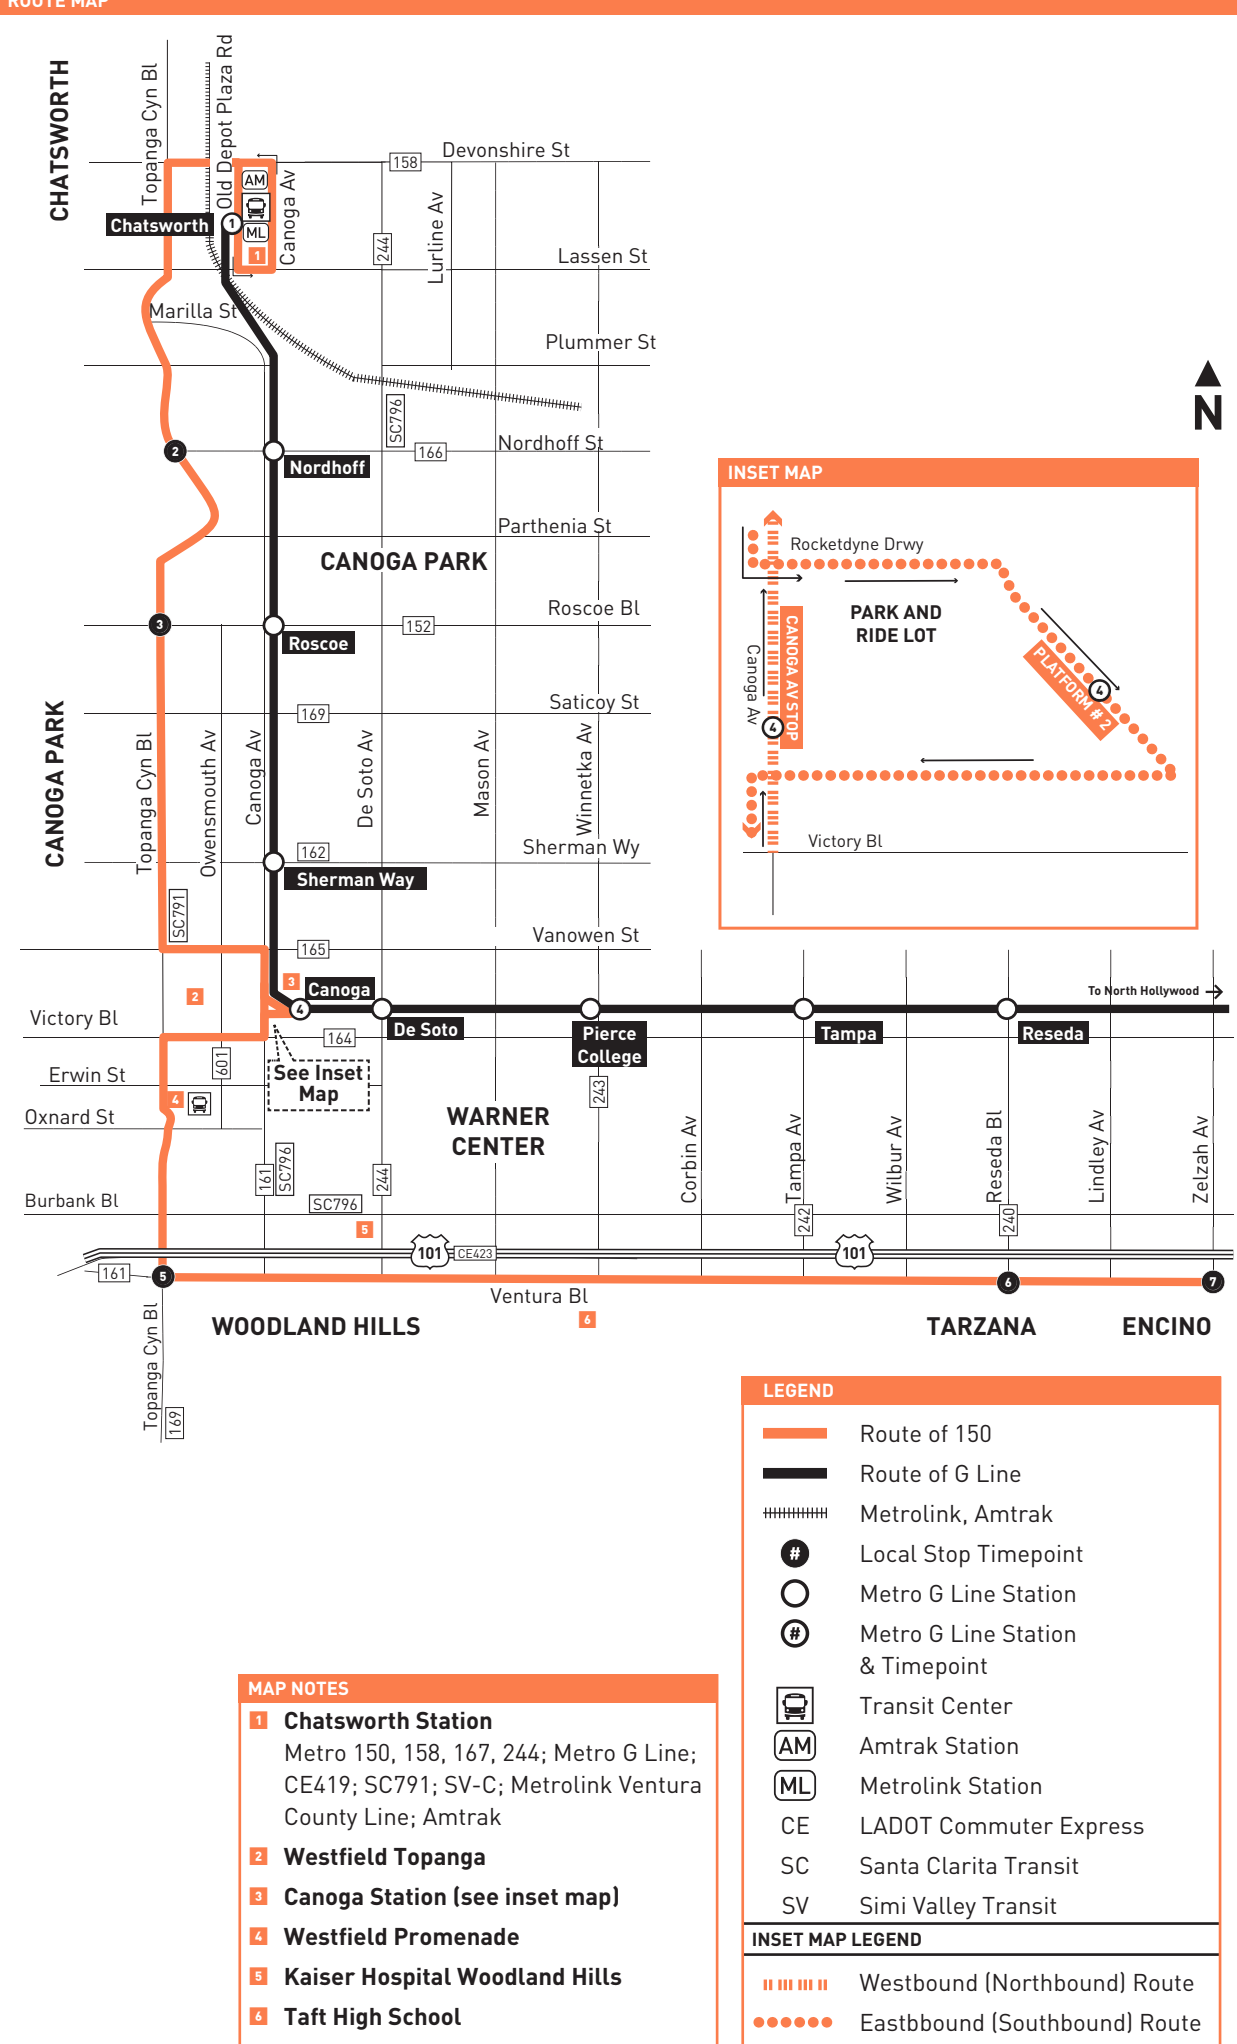

ROUTE MAP

Need information?

Transit Information: 323.466.3876
Customer Relations: 213.922.6235
In an Emergency: 1.888.950.7233 or 911

And for all you need to know, visit metro.net.