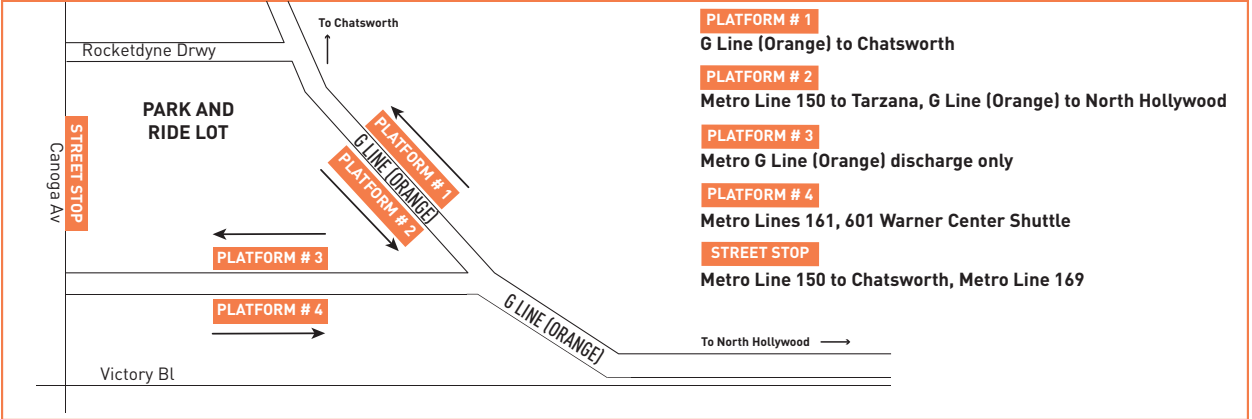

Horarios de sábado, domingo, y días feriados en vigor para New Year's Day, Memorial Day, Independence Day, Labor Day, Thanksgiving Day and Christmas Day.

Special Notes

A Trip begins at Ventura & Winnetka 12 minutes before time shown on school days only

Avisos especiales

A El viaje comienza en Ventura y Winnetka 12 minutos antes de la hora que se muestra solo en los días escolares

INSET MAP - CANOGA STATION

Need to know on the go?

Download *Transit* app for trip plans, service alerts, maps and more.

ROUTE MAP

- MAP NOTES**
- 1 Chatsworth Station**
Metro 150, 158, 167, 244; Metro G Line (Orange); CE419; SC791; SV-C; Metrolink Ventura County Line; Amtrak
 - 2 Westfield Topanga**
 - 3 Canoga Station (see inset map)**
 - 4 Westfield Promenade**
 - 5 Kaiser Hospital Woodland Hills**
 - 6 Taft High School**

- LEGEND**
- Route of 150
 - Route of G Line (Orange)
 - Metrolink, Amtrak
 - # Local Stop Timepoint
 - Metro G Line (Orange) Station
 - ⊕ Metro G Line (Orange) Station & Timepoint
 - Transit Center
 - AM Amtrak Station
 - ML Metrolink Station
 - CE LADOT Commuter Express
 - SC Santa Clarita Transit
 - SV Simi Valley Transit