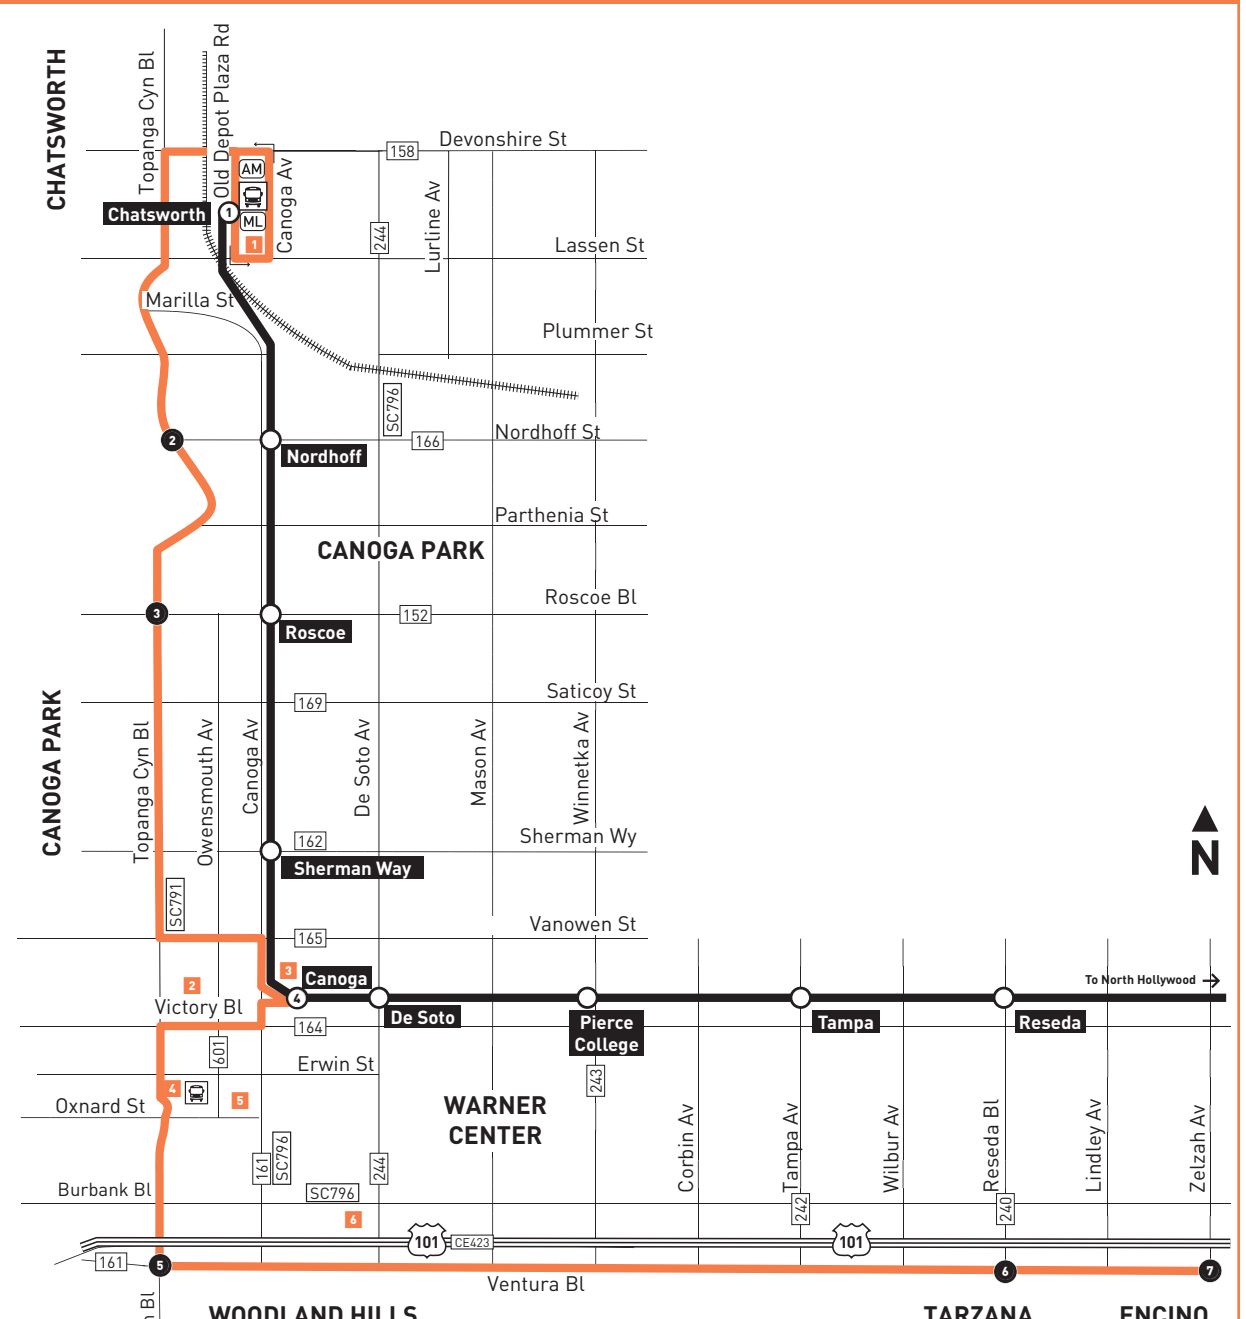

ROUTE MAP

1. **MAP NOTES**
2. **1 Chatsworth Station**
     Metro 150, 158, 167, 244; Metro G Line (Orange); CE419; SC791; SV-C; Metrolink Ventura County Line; Amtrak
   - **2 Westfield Topanga**
   - **3 Canoga Station (see inset map)**
   - **4 Westfield Promenade**
   - **5 Kaiser Hospital Woodland Hills**
   - **6 Taft High School**

1. **LEGEND**
2. Route of 150
   - Route of G Line (Orange)
   - Metrolink, Amtrak
   - # Local Stop Timepoint
   - Metro G Line (Orange) Station
   - ⊕ Metro G Line (Orange) Station & Timepoint
   - Transit Center
   - AM Amtrak Station
   - ML Metrolink Station
   - CE LADOT Commuter Express
   - SC Santa Clarita Transit
   - SV Simi Valley Transit