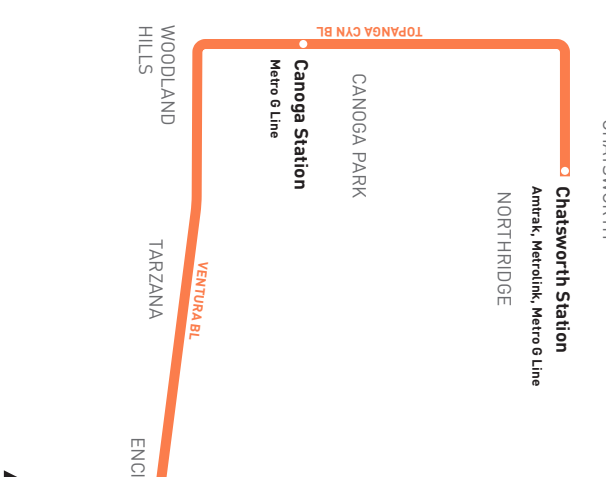

Lose something?

Learn more about Metro's Lost & Found service. Visit metro.net/lostandfound or call 323.937.8920.

Subject to change without notice
Sujeto a cambios sin previo aviso