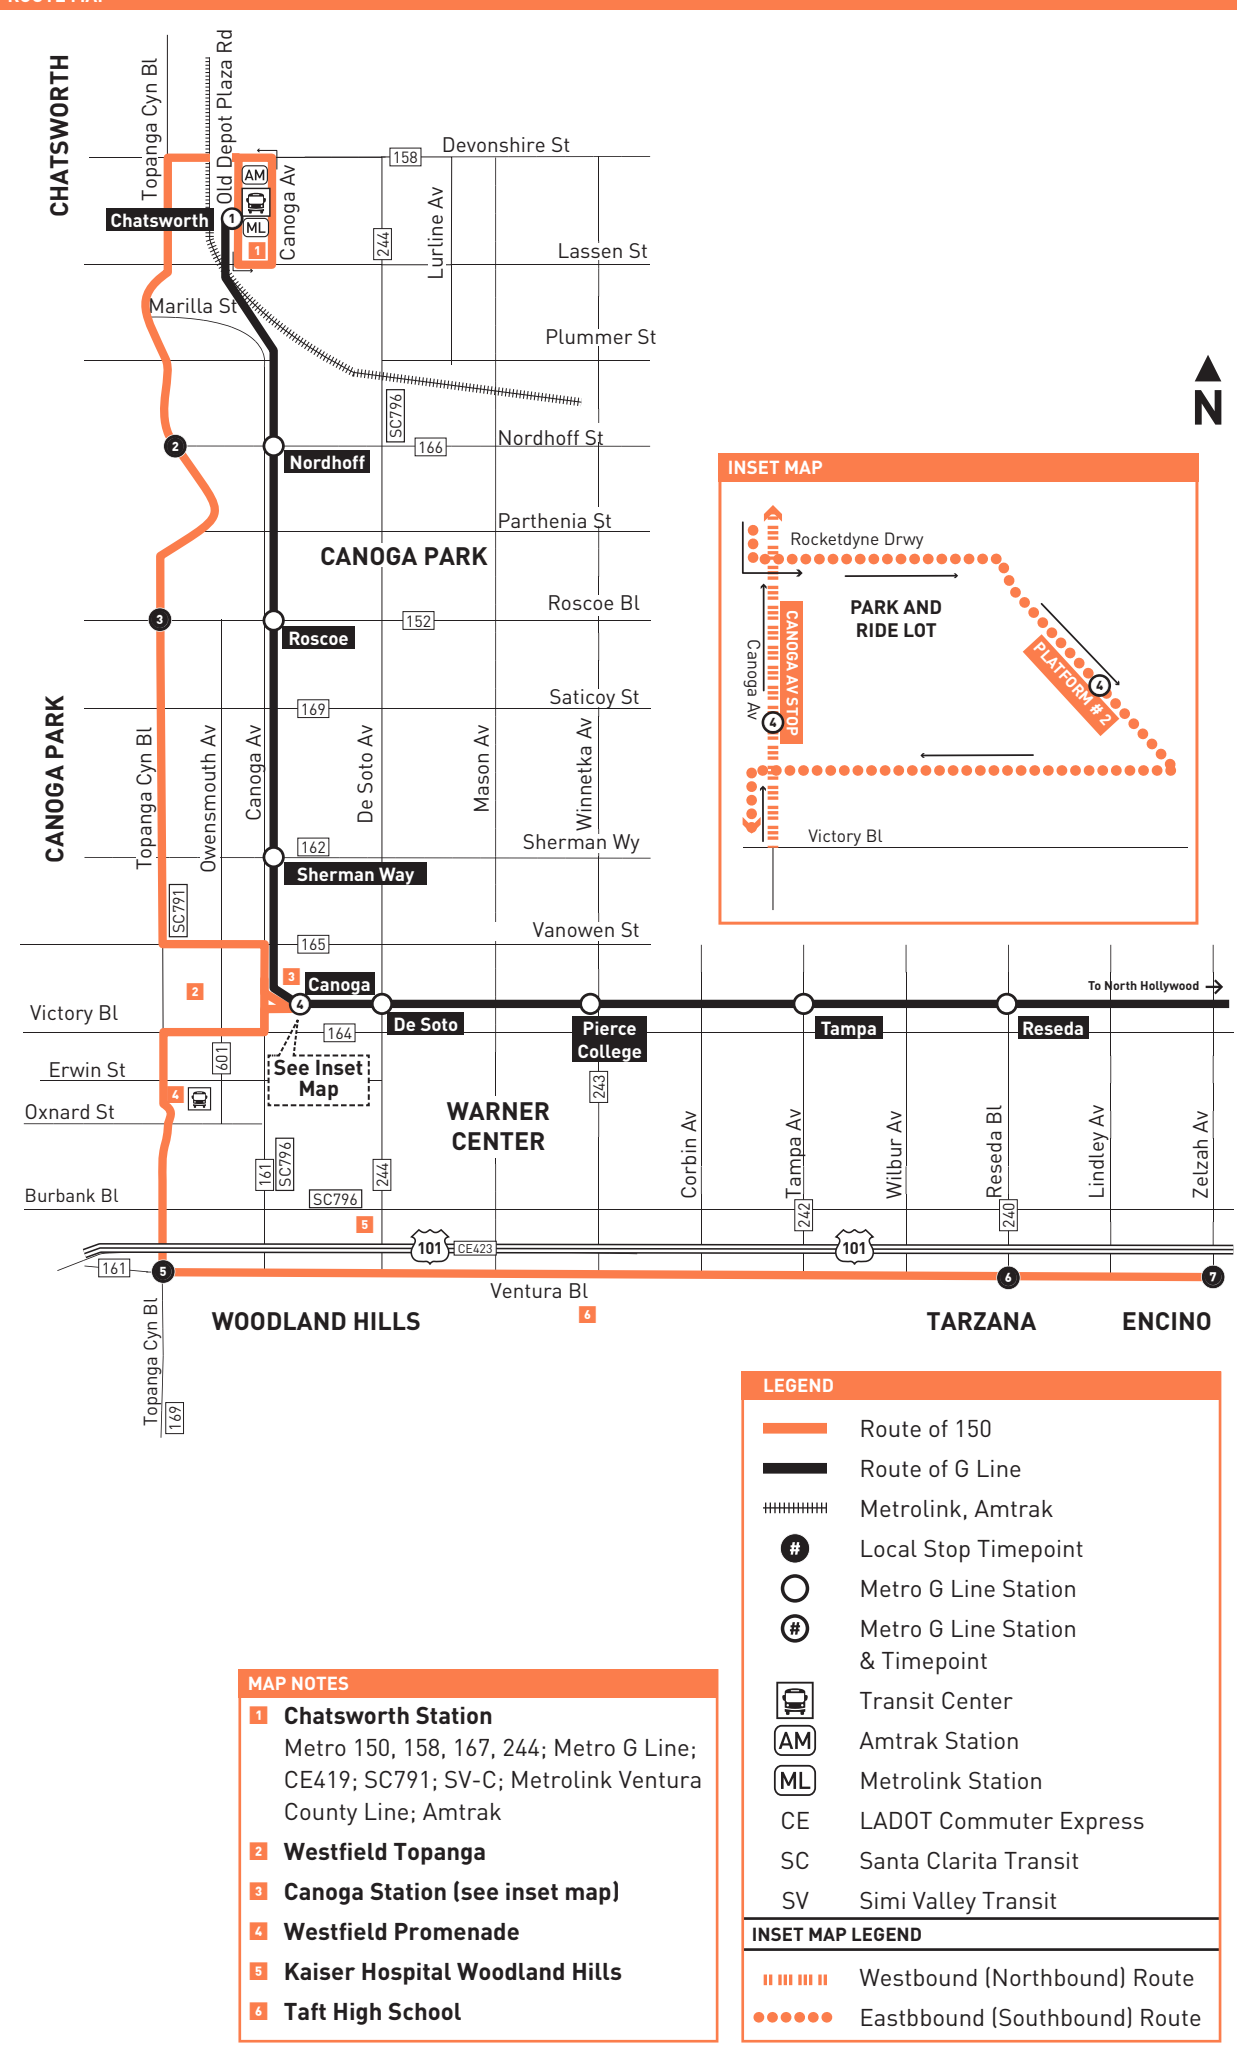

ROUTE MAP

Need information?

Transit Information: 323.466.3876
Customer Relations: 213.922.6235
In an Emergency: 1.888.950.7233 or 911

And for all you need to know, visit metro.net.