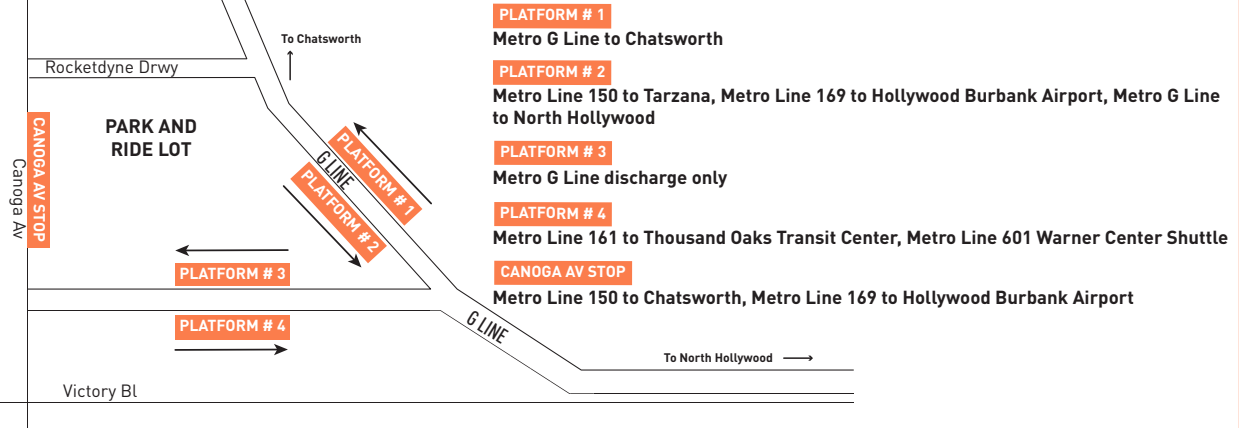

Saturday, Sunday and Holiday Schedules

Saturday, Sunday and Holiday Schedule in effect on New Year's Day, Memorial Day, Independence Day, Labor Day, Thanksgiving Day and Christmas Day.

Horarios de sábado, domingo y días feriados

Horarios de sábado, domingo y días feriados en efecto para año nuevo, día conmemorativo, cuatro de julio, día del trabajo, día de acción de gracias, y Navidad.

Special Notes

- **A** Trip begins at Ventura & Winnetka 12 minutes before time shown, then continues as Line 240 to Universal/Studio City Station on school days only. See Line 240 timetable for trip times.
- **B** Operates on school days only, call Metro for more information.
- **C** Trip begins at Ventura & Winnetka 12 minutes before time shown on school days only, call Metro for more information.

Avisos especiales

- **A** El viaje comienza en Ventura y Winnetka 12 minutos antes de la hora que se muestra, luego continúa como la Línea 240 hasta la Universal/Studio City Station solo en días escolares. Consulte el horario de la Línea 240 para conocer los tiempos de viaje.
- **B** Opera en días escolares, llame a Metro para obtener más información.
- **C** El viaje comienza en Ventura y Winnetka 12 minutos antes de la hora indicada solo en días escolares, llame a Metro para obtener más información.

INSET MAP - CANOGA STATION

Lose something?

Learn more about Metro's Lost & Found service. Visit metro.net/lostandfound or call 323.937.8920.

Follow us.

@metrolosangeles
@losangelesmetro
@metrolosangeles

For transportation news and views, visit metro.net/thesource.

metro.net 323.60.METRO
Wheelchair Hotline 800.621.7828
Travel Info 511
California Relay Service 711

150
Metro Local
Eastbound to Encino
Westbound to Chatsworth
via Topanga Cyn Bl, Ventura Bl

Effective Jun 23 2024