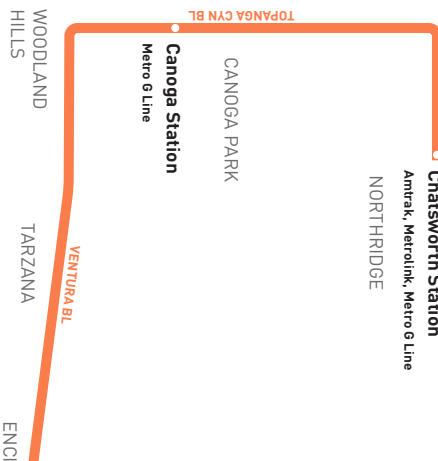

Follow us.

- @metrolosangeles
- @losangelesmetro
- @metrolosangeles

For transportation news and views, visit metro.net/thesource.