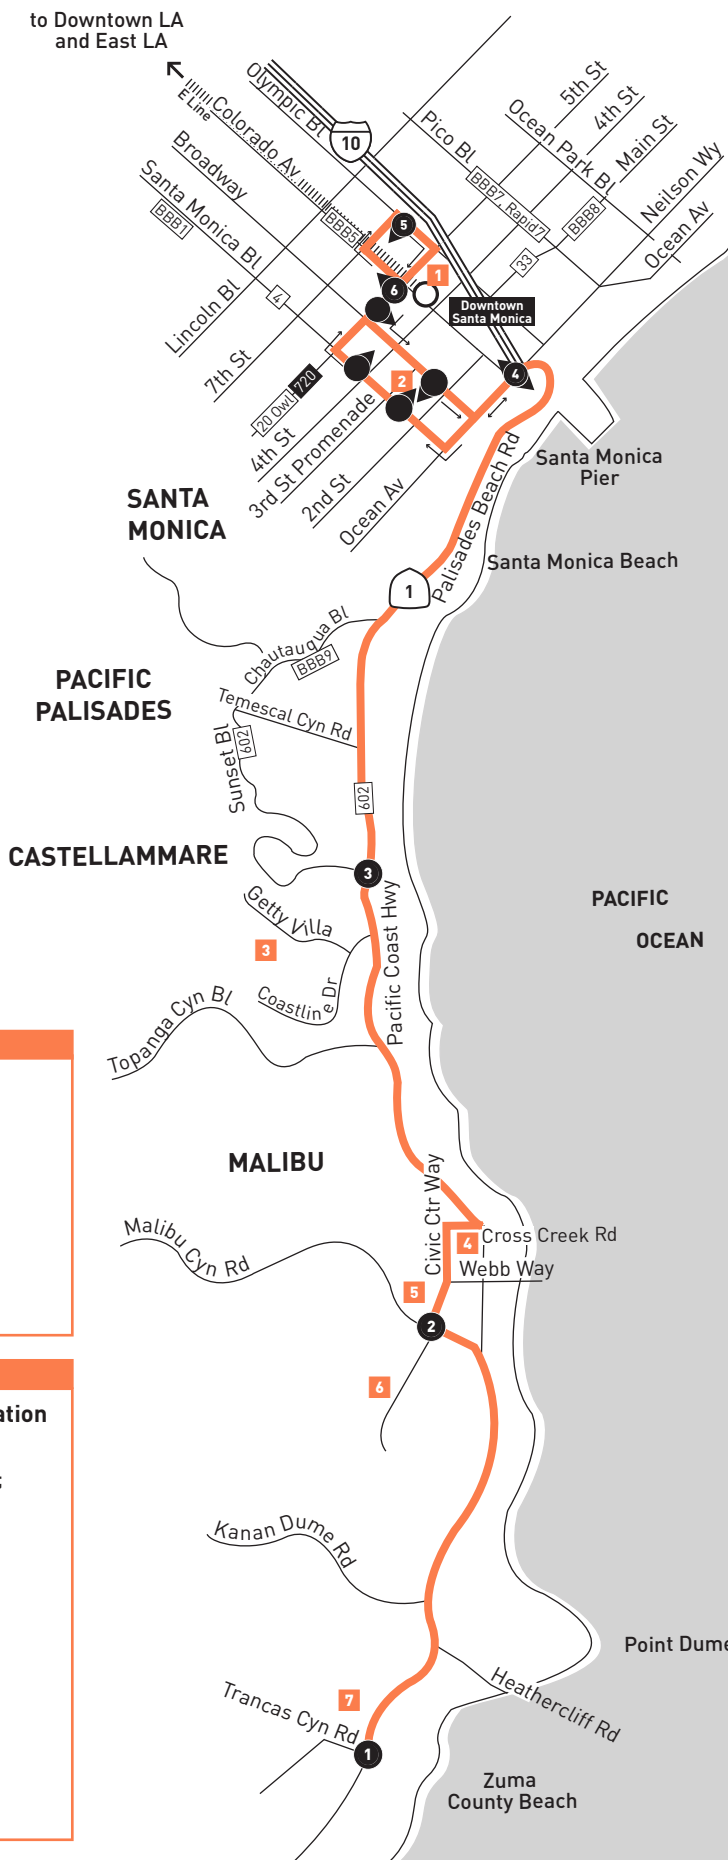

Westbound Al Oeste (Approximate Times/Tiempos Aproximados)

SANTA MONICA	CASTELLAMMARE	MALIBU
6	4	3
5th St & Colorado	Ocean & Colorado	Pacific Coast Hwy & Sunset
5:31A	5:36A	5:45A
6:00	6:06	6:15
6:24	6:30	6:40
6:43	6:50	7:00
7:01	7:08	7:20
7:25	7:32	7:44
7:55	8:02	8:14
8:34	8:41	8:53
9:14	9:21	9:32
9:54	10:01	10:12
10:46	10:53	11:05
11:46	11:53	12:05P
12:39P	12:47P	1:00
1:13	1:21	1:34
1:42	1:50	2:04
2:10	2:18	2:34
2:40	2:48	3:04
3:10	3:18	3:34
3:38	3:46	4:04
4:22	4:30	4:48
5:14	5:22	5:37
6:04	6:12	6:24
7:06	7:13	7:23
8:02	8:09	8:19

Westbound Al Oeste (Approximate Times/Tiempos Aproximados)

SANTA MONICA	CASTELLAMMARE	MALIBU
6	4	3
5th St & Colorado	Ocean & Colorado	Pacific Coast Hwy & Sunset
5:55A	6:01A	6:10A
6:47	6:54	7:03
7:36	7:43	7:53
8:24	8:31	8:41
9:04	9:11	9:22
9:39	9:46	9:58
10:14	10:21	10:34
10:57	11:04	11:19
11:42	11:49	12:04P
12:25P	12:32P	12:49
1:10	1:17	1:34
1:55	2:02	2:19
2:35	2:42	2:59
3:19	3:26	3:44
4:07	4:14	4:29
4:55	5:02	5:15
5:42	5:48	6:00
6:39	6:45	6:55
7:39	7:45	7:55

134

Effective Dec 15 2024

to Downtown LA
and East LA

LEGEND

- Line 134 Route
- Local Stop Timepoint
- Local Stop Timepoint - Single Direction Only
- Metro Rail Station
- Metro Rail
- Santa Monica's Big Blue Bus

MAP NOTES

- 1 Downtown Santa Monica Expo Station**
Metro E Line; 20 Owl, 134, 720; BBB 1, 2, 3, 5, 7, 8, 9, 18; Rapid 3, 7, 10
- 2 Third St Promenade**
Metro 4, 134; BBB 1, 5, 7, 8, Rapid 7, 10
- 3 The Getty Villa**
- 4 Malibu Country Mart**
- 5 Malibu Library**
- 6 Pepperdine University**
- 7 Trancas Country Market**