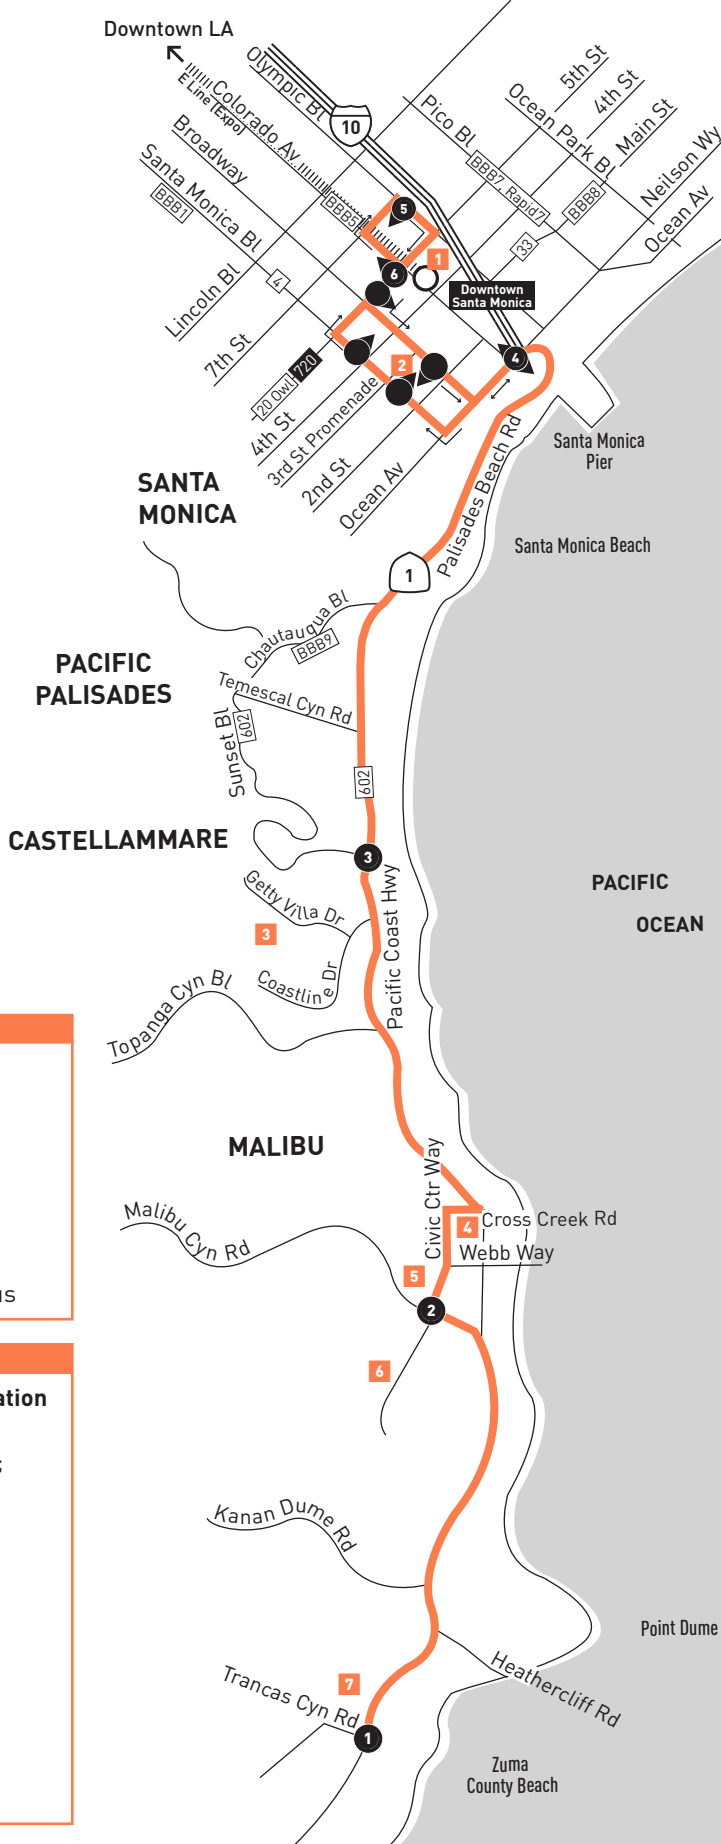

Monday through Friday

Effective Dec 11 2022

134

Eastbound Al Este (Approximate Times/Tiempos Aproximados)

MALIBU	CASTELLAMMARE	SANTA MONICA		
1	2	3	4	5
Trancas Canyon & Pacific Coast Hwy	Malibu Canyon & Civic Center	Pacific Coast Hwy & Sunset	Ocean & Colorado	Olympic & 7th St
6:41A 7:10 7:35 8:00 8:40 9:17 9:57 10:34 11:16 12:13P	6:58A 7:27 7:52 8:17 8:57 9:35 10:15 10:52 11:34 12:33P	7:16A 7:46 8:11 8:36 9:16 9:56 10:36 11:13 11:56 12:56P	7:25A 7:55 8:21 8:46 9:26 10:06 10:46 11:24 12:07P 1:07	7:32A 8:02 8:29 8:54 9:34 10:14 10:54 11:32 12:15P 1:15
1:11 2:07 2:39 3:09 3:39 4:10 4:40 5:12 5:52 6:32 7:16 8:14 9:10	1:31 2:28 3:00 3:30 4:00 4:31 5:01 5:32 6:11 6:51 7:33 8:31 9:27	1:56 2:56 3:29 3:59 4:29 4:59 5:29 5:59 6:36 7:14 7:56 8:51 9:47	2:09 3:09 3:42 4:12 4:42 5:12 5:42 6:11 6:47 7:24 8:05 9:00 9:56	2:18 3:18 3:51 4:21 4:51 5:21 5:51 6:20 6:55 7:32 8:12 9:07 10:03

And for all you need to know, visit metro.net.

Metro

Subject to change without notice
 Sujeto a cambios sin previo aviso

MALIBU
 CASTELLAMMARE
 PACIFIC COAST HWY
 PACIFIC PALISADES
 SANTA MONICA
 Downtown Santa Monica Station (E/loop)

ⁱ metro.net 323.GOMETRO
[♿] Wheelchair Hotline 800.621.7828
⁵¹¹ Travel Info 511
^{🇺🇸} California Relay Service 711

Metro Local
 Eastbound to Downtown Santa Monica Station
 Westbound to Malibu
 via Pacific Coast Hwy

134

Effective Dec 11 2022

LEGEND

- Line 134 Route
- Local Stop Timepoint
- Local Stop Timepoint - Single Direction Only
- Metro Rail Station
- Metro Rail
- Santa Monica's Big Blue Bus

MAP NOTES

- 1 Downtown Santa Monica Expo Station**
E Line (Expo); Metro 20 Owl, 134, 720; BBB 1, 2, 3, 5, 7, 8, 9, 18; Rapid 3, 7, 10
- 2 Third St Promenade**
Metro 4, 134; BBB1, 5, 7, 8, Rapid 7, 10
- 3 The Getty Villa**
- 4 Malibu Country Mart**
- 5 Malibu Library**
- 6 Pepperdine University**
- 7 Trancas Country Market**