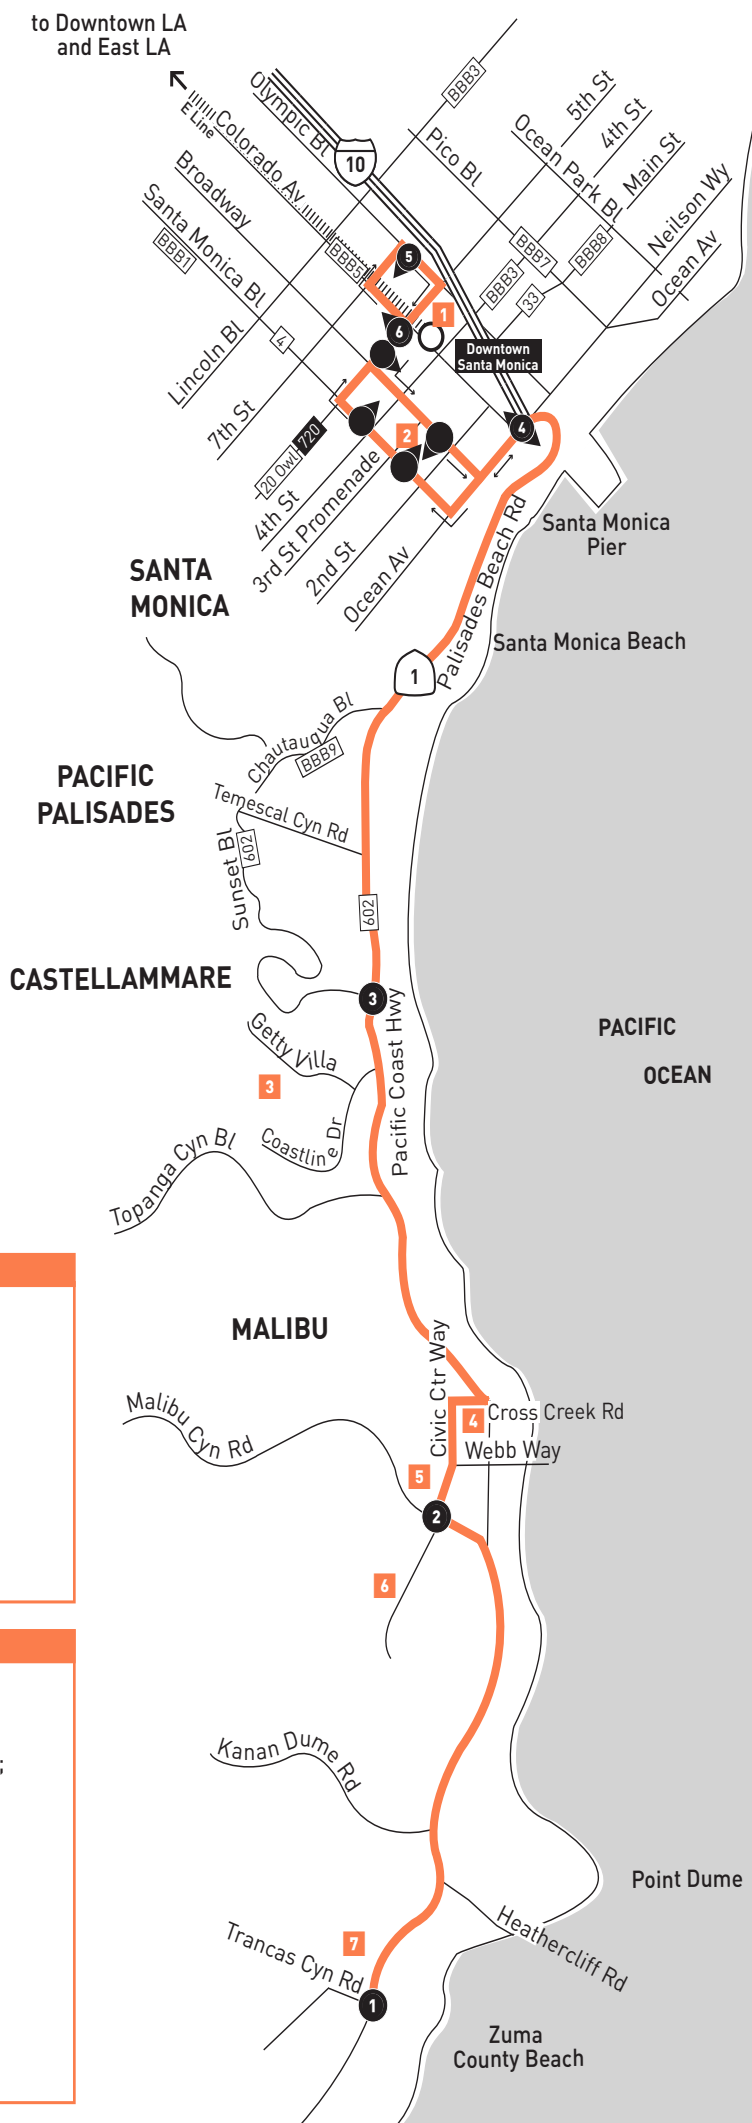

Westbound Al Oeste (Approximate Times/Tiempos Aproximados)

SANTA MONICA	CASTELLAMMARE	MALIBU
6	4	3
5th St & Colorado	Ocean & Colorado	Pacific Coast Hwy & Sunset
5:35A	5:41A	5:51A
6:00	6:06	6:16
6:24	6:31	6:42
6:49	6:56	7:08
7:19	7:27	7:39
7:56	8:04	8:15
8:35	8:43	8:54
9:14	9:22	9:33
9:59	10:07	10:18
10:43	10:51	11:03
11:42	11:50	12:02P
12:41P	12:49P	1:01
1:13	1:21	1:34
1:42	1:50	2:04
2:11	2:19	2:34
2:41	2:49	3:04
3:11	3:19	3:34
3:40	3:48	4:04
4:25	4:33	4:49
5:12	5:20	5:35
6:03	6:11	6:23
7:04	7:11	7:21
8:02	8:09	8:19

Westbound Al Oeste (Approximate Times/Tiempos Aproximados)

SANTA MONICA	CASTELLAMMARE	MALIBU
6	4	3
5th St & Colorado	Ocean & Colorado	Pacific Coast Hwy & Sunset
5:55A	6:01A	6:10A
6:44	6:51	7:00
7:27	7:34	7:44
8:10	8:17	8:27
8:52	8:59	9:10
9:33	9:40	9:52
10:13	10:21	10:34
10:57	11:05	11:19
11:42	11:50	12:04P
12:27P	12:35P	12:49
1:12	1:20	1:34
1:57	2:05	2:19
2:38	2:46	2:59
3:23	3:31	3:44
4:08	4:16	4:29
4:54	5:02	5:14
5:40	5:48	6:00
6:38	6:45	6:55
7:38	7:45	7:55

And for all you need to know, visit metro.net.

Metro

Subject to change without notice
 Sujeto a cambios sin previo aviso

MALIBU
 CASTELLAMMARE
 PACIFIC COAST HWY
 PACIFIC PALISADES
 SANTA MONICA
 Downtown Santa Monica Station E Line

134

Effective Jun 7 2026

LEGEND

- Line 134 Route
- Local Stop Timepoint
- Local Stop Timepoint - Single Direction Only
- Metro Rail Station
- Metro Rail
- Santa Monica's Big Blue Bus

MAP NOTES

- 1 Downtown Santa Monica Station**
Metro E Line; 20 Owl, 134, 720; BBB 1, 2, 3, 5, 7, 8, 9, 18;
- 2 Third St Promenade**
Metro 4, 134; BBB1, 5, 7, 8, 10
- 3 The Getty Villa**
- 4 Malibu Country Mart**
- 5 Malibu Library**
- 6 Pepperdine University**
- 7 Trancas Country Market**