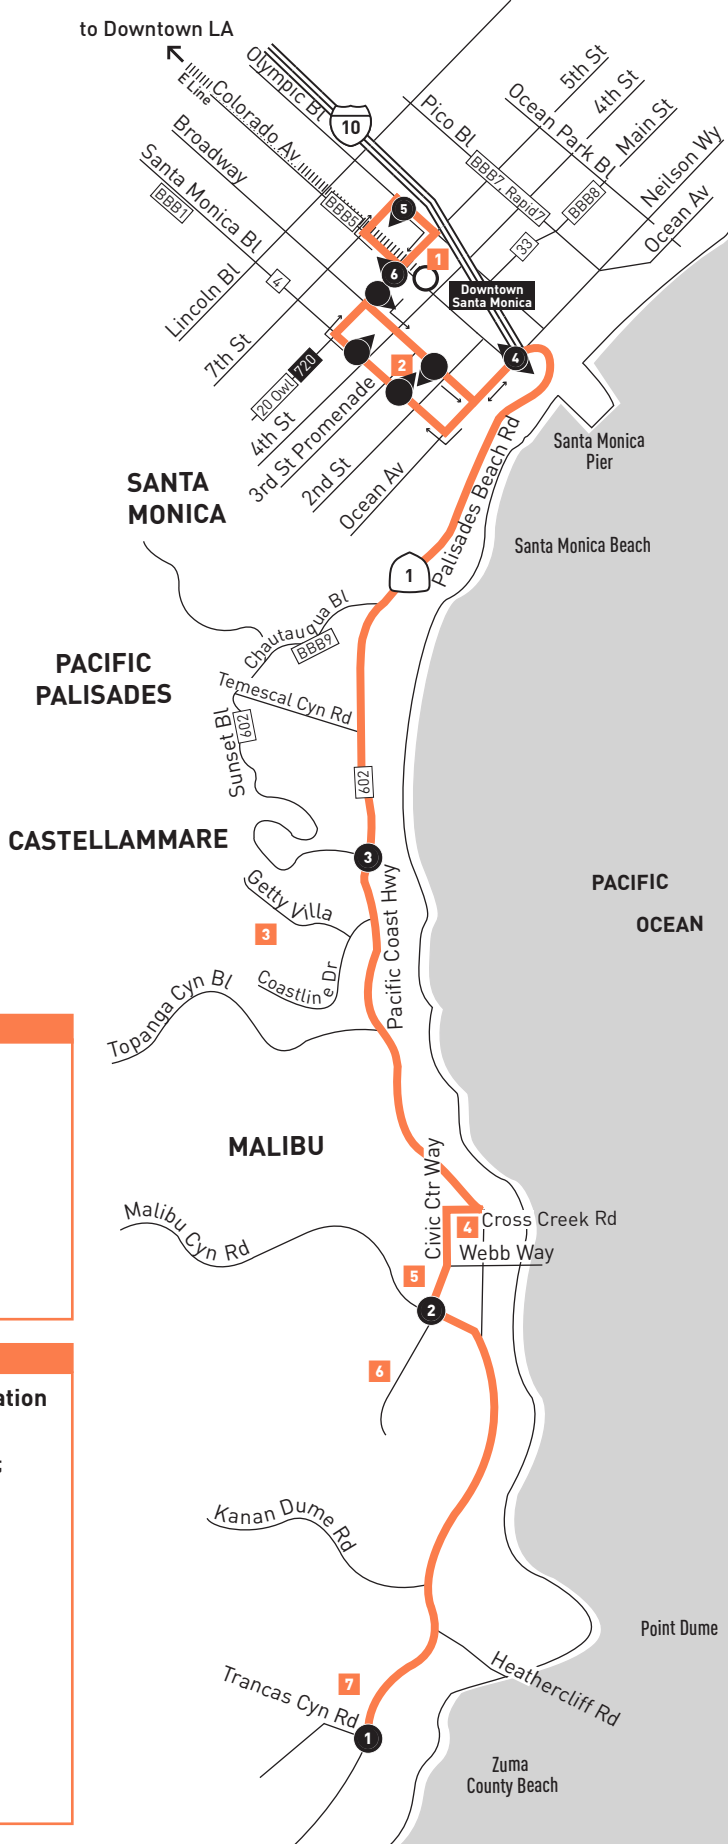

Monday through Friday

Effective Jun 25 2023

134

Eastbound Al Este (Approximate Times/Tiempos Aproximados)

MALIBU	CASTELLAMMARE	SANTA MONICA		
1	2	3	4	5
Trancas Canyon & Pacific Coast Hwy	Malibu Canyon & Civic Center	Pacific Coast Hwy & Sunset	Ocean & Colorado	Olympic & 7th St
6:41A 7:10 7:35 8:00 8:40 9:17 9:57 10:34 11:16 12:13P	6:58A 7:27 7:52 8:17 8:57 9:35 10:15 10:52 11:34 12:33P	7:16A 7:46 8:11 8:36 9:16 9:56 10:36 11:13 11:56 12:56P	7:25A 7:55 8:21 8:46 9:26 10:06 10:46 11:24 12:07P 1:07	7:32A 8:02 8:29 8:54 9:34 10:14 10:54 11:32 12:15P 1:15
1:11 2:07 2:39 3:09 3:39 4:10 4:40 5:12 5:52 6:32 7:16 8:14 9:10	1:31 2:28 3:00 3:30 4:00 4:31 5:01 5:32 6:11 6:51 7:33 8:31 9:27	1:56 2:56 3:29 3:59 4:29 4:59 5:29 5:59 6:36 7:14 7:56 8:51 9:47	2:09 3:09 3:42 4:12 4:42 5:12 5:42 6:11 6:47 7:24 8:05 9:00 9:56	2:18 3:18 3:51 4:21 4:51 5:21 5:51 6:20 6:55 7:32 8:12 9:07 10:03

Horarios de sábado, domingo y días feriados en vigor para New Year's Day, Memorial Day, Independence Day, Labor Day, Thanksgiving Day and Christmas Day.

Special Notes

Trip starts at Olympic & 7th at time shown.

And for all you need to know, visit metro.net.

Metro

Subject to change without notice
 Sujeto a cambios sin previo aviso

MALIBU
 CASTELLAMMARE
 PACIFIC PALISADES
 PACIFIC COAST HWY
 DOWNTOWN SANTA MONICA
 Santa Monica Station E Line

LEGEND

- Line 134 Route
- Local Stop Timepoint
- Local Stop Timepoint - Single Direction Only
- Metro Rail Station
- Metro Rail
- Santa Monica's Big Blue Bus

MAP NOTES

- 1 Downtown Santa Monica Expo Station**
E Line; Metro 20 Owl, 134, 720; BBB 1, 2, 3, 5, 7, 8, 9, 18; Rapid 3, 7, 10
- 2 Third St Promenade**
Metro 4, 134; BBB 1, 5, 7, 8, Rapid 7, 10
- 3 The Getty Villa**
- 4 Malibu Country Mart**
- 5 Malibu Library**
- 6 Pepperdine University**
- 7 Trancas Country Market**