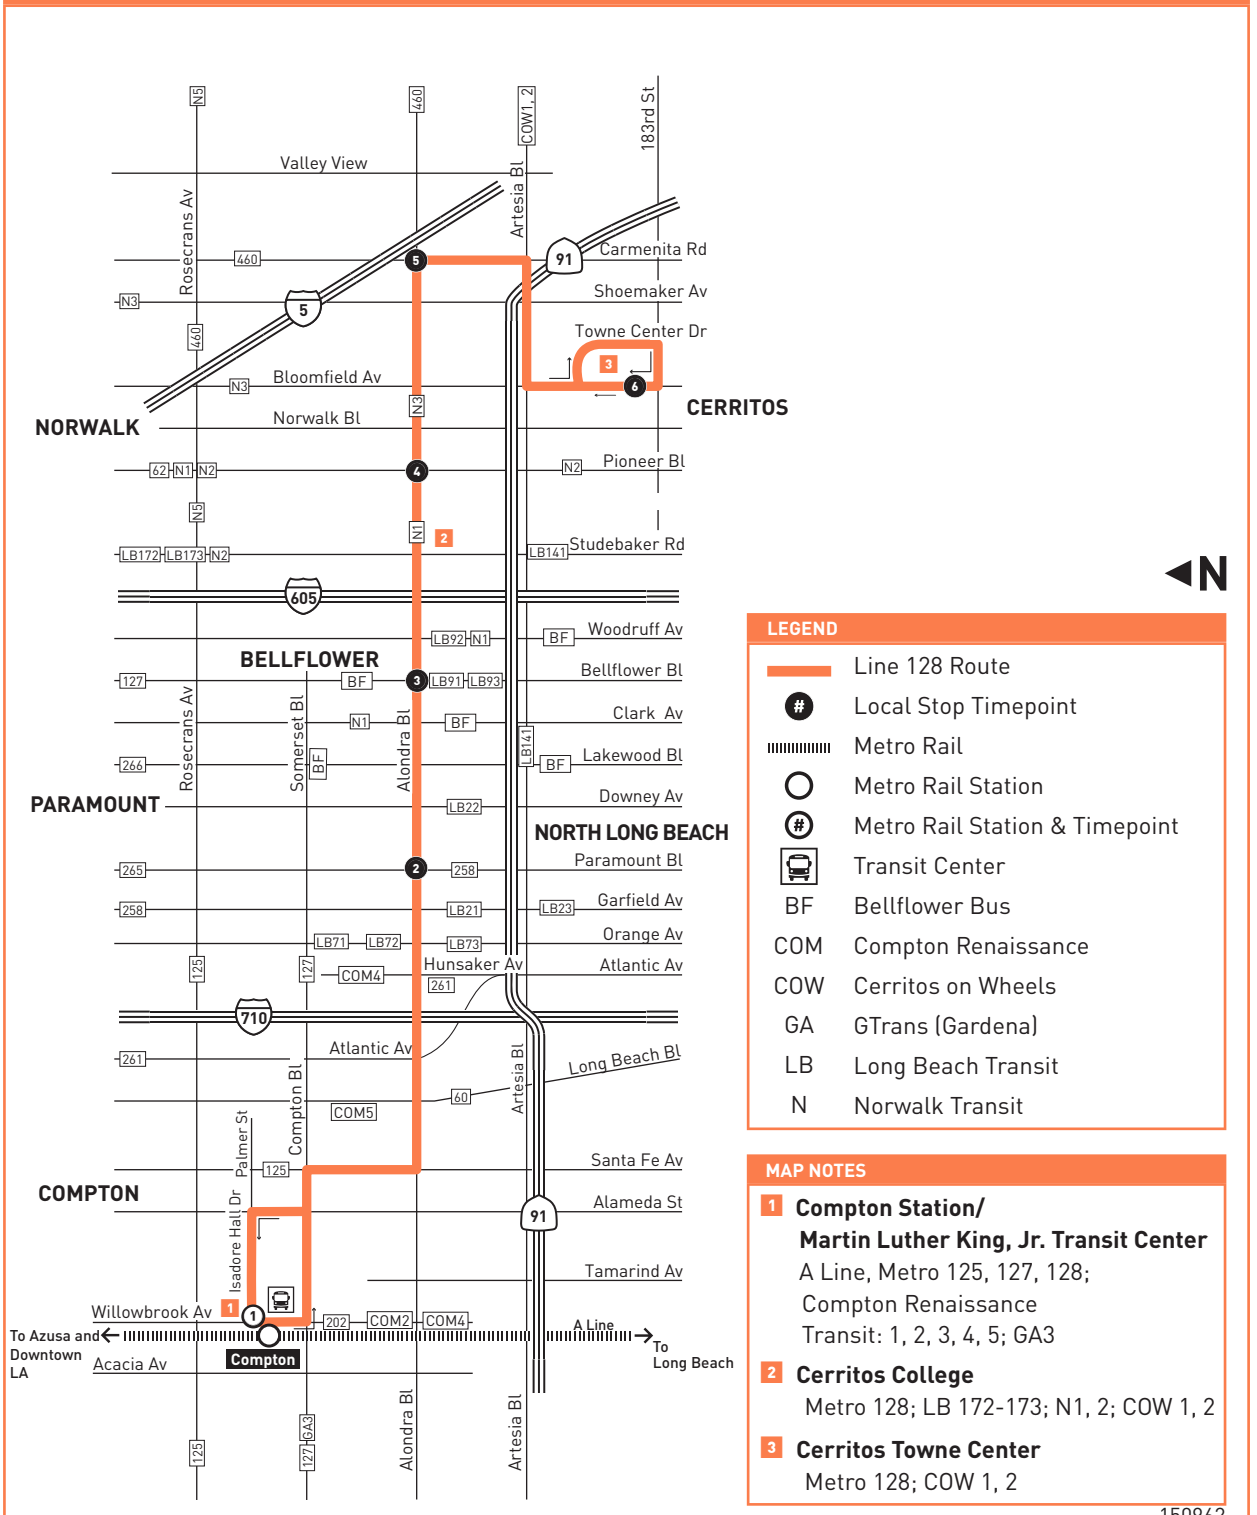

Saturday, Sunday and Holiday

128

Westbound *Al Oeste* (Approximate Times/Tiempos Aproximados)

CERRITOS	NORWALK	BELLFLOWER	PARAMOUNT	COMPTON	
⑥	⑤	④	③	②	①
Cerritos Towne Center	Alondra & Carmenita	Alondra & Pioneer	Alondra & Bellflower	Alondra & Paramount	Martin Luther King Jr. TC / Compton Station
5:49A	5:57A	6:05A	6:15A	6:22A	6:41A
6:40	6:49	6:57	7:07	7:16	7:36
7:32	7:41	7:49	7:59	8:08	8:29
8:26	8:35	8:44	8:54	9:03	9:24
9:21	9:30	9:39	9:49	9:58	10:19
10:16	10:25	10:34	10:44	10:53	11:14
11:11	11:20	11:29	11:39	11:48	12:09P
12:05P	12:14P	12:23P	12:34P	12:44P	1:05
12:59	1:08	1:17	1:29	1:39	2:00
1:54	2:03	2:12	2:24	2:34	2:55
2:49	2:58	3:07	3:19	3:29	3:50
3:44	3:53	4:02	4:14	4:24	4:45
4:39	4:48	4:57	5:09	5:19	5:40
5:35	5:44	5:53	6:04	6:13	6:34
6:32	6:41	6:49	6:59	7:08	7:26
7:25	7:34	7:41	7:50	7:59	8:17
8:16	8:25	8:32	8:40	8:48	9:06

ROUTE MAP

LEGEND

- Line 128 Route
- # Local Stop Timepoint
- Metro Rail
- Metro Rail Station
- # Metro Rail Station & Timepoint
- Transit Center
- BF Bellflower Bus
- COM Compton Renaissance
- COW Cerritos on Wheels
- GA GTrans (Gardena)
- LB Long Beach Transit
- N Norwalk Transit

MAP NOTES

1. **Compton Station/ Martin Luther King, Jr. Transit Center**
   A Line, Metro 125, 127, 128; Compton Renaissance Transit: 1, 2, 3, 4, 5; GA3
2. **Cerritos College**
   Metro 128; LB 172-173; N1, 2; COW 1, 2
3. **Cerritos Towne Center**
   Metro 128; COW 1, 2