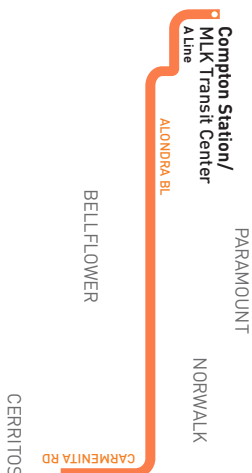

Monday through Friday

128

Westbound Al Oeste (Approximate Times/Tiempos Aproximados)

CERRITOS	NORWALK	BELLFLOWER	PARAMOUNT	COMPTON
⑥	⑤	④	③	②
Cerritos Towne Center	Alondra & Carmenita	Alondra & Pioneer	Alondra & Bellflower	Alondra & Paramount
				Martin Luther King Jr. TC / Compton Station
5:52A	6:01A	6:09A	6:19A	6:27A
6:41	6:50	6:58	7:09	7:18
7:31	7:41	7:50	8:01	8:10
8:23	8:33	8:42	8:53	9:02
9:15	9:25	9:34	9:45	9:54
10:09	10:19	10:28	10:39	10:48
11:04	11:14	11:23	11:34	11:43
11:59	12:09P	12:18P	12:29P	12:38P
12:54P	1:04	1:13	1:24	1:34
1:49	1:59	2:08	2:19	2:29
2:42	2:53	3:02	3:14	3:25
3:37	3:48	3:57	4:09	4:20
4:32	4:43	4:52	5:04	5:13
5:28	5:38	5:47	5:59	6:08
6:26	6:35	6:43	6:54	7:03
7:22	7:31	7:39	7:49	7:58
8:17	8:25	8:32	8:41	8:49

Saturday, Sunday and Holiday Schedules

Saturday, Sunday & holiday schedule in effect on New Year's Day, Memorial Day, Independence Day, Labor Day, Thanksgiving Day and Christmas Day.

Horarios de sábado, domingo y días feriados

Horarios de sábado, domingo y días feriados en vigor para New Year's Day, Memorial Day, Independence Day, Labor Day, Thanksgiving Day y Christmas Day.

metro.net 323.G0.METRO
Wheelchair Hotline 800.621.7828
Travel Info 511
California Relay Service 711

Effective Jun 25 2023
128
Metro Local
Eastbound to Cerritos
Westbound to Compton Station
via Alondra Bl & Carmenita Rd