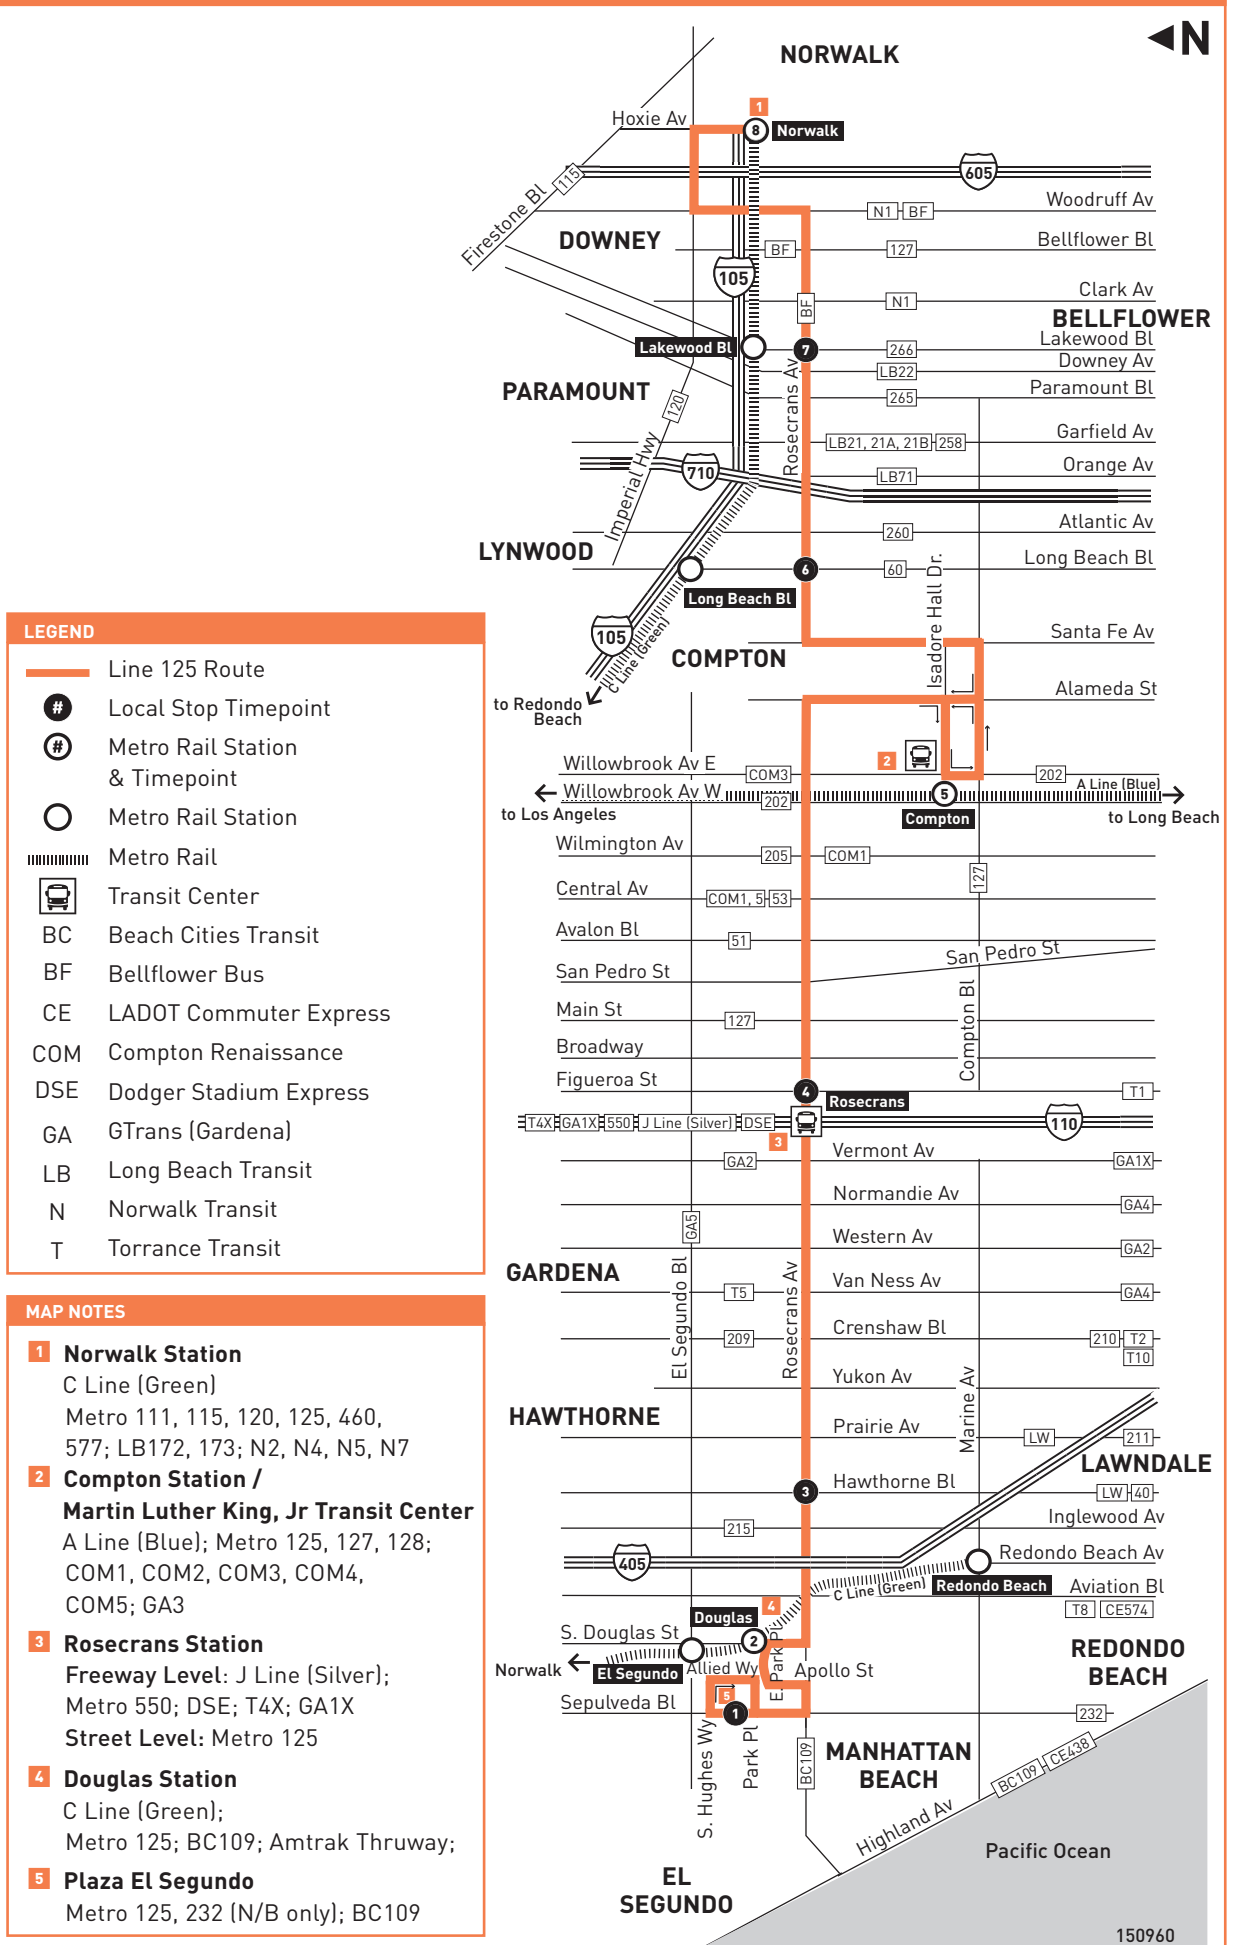

Metro Local
 Eastbound to Norwalk Station
 Westbound to El Segundo
 via Rosecrans Av

125

Effective Jun 26 2022

Saturday, Sunday and Holiday Schedule

Effective Jun 26 2022

125

Eastbound *Al Este* (Approximate Times/Tiempos Aproximados)

Horarios de sábado, domingo y días feriados en vigor para New Year's Day, Memorial Day, Independence Day, Labor Day, Thanksgiving Day and Christmas Day.

ROUTE MAP

LEGEND

- Line 125 Route
- Local Stop Timepoint
- Metro Rail Station & Timepoint
- Metro Rail Station
- Metro Rail
- Transit Center
- BC Beach Cities Transit
- BF Bellflower Bus
- CE LADOT Commuter Express
- COM Compton Renaissance
- DSE Dodger Stadium Express
- GA GTrans (Gardena)
- LB Long Beach Transit
- N Norwalk Transit
- T Torrance Transit