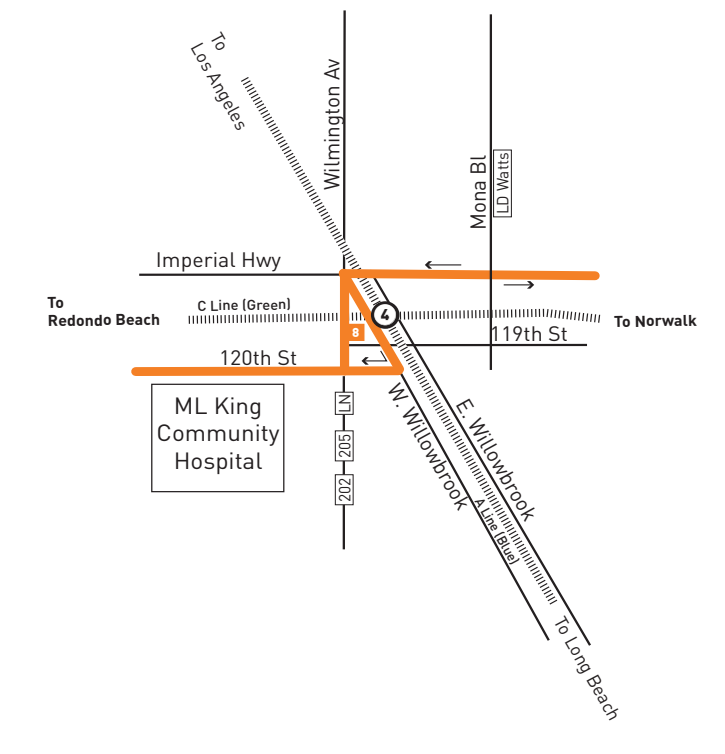

- Viajes operan a través de Rancho Los Amigos Centro Médico

ROUTE MAP

LEGEND

- Line 120 Route
- Metro Rail
- Timepoint
- Metro Rail Station
- Metro Rail Station and Timepoint
- BBB Santa Monica's Big Blue Bus
- BC Beach Cities Transit
- C Culver CityBus
- CE Commuter Express
- DL DowneyLink
- FT Foothill Transit
- GA GTrans (Gardena)
- GATE Get Around Town Express (South Gate)
- LB Long Beach Transit
- LD LADOT DASH
- LN County of LA - The Link Shuttle
- LY Lynwood Breeze
- OC Orange County Bus
- M Montebello Bus Lines
- N Norwalk Transit
- R Rapid
- RS Rancho Los Amigos Hospital Shuttle
- SW Sunshine Shuttle
- T Torrance Transit

INSET 1 - WILLOWBROOK/ROSA PARKS STATION

MAP NOTES

- 1 Aviation/LAX C Line (Green) Station**
Metro 120, 857 C & K Line Link; C6, R6; LAX "M" Shuttle; CE438; BBB3, R3; BC109; GA5
- 2 Hawthorne/Lennox C Line (Green) Station**
Metro 40, 212, SoFi Stadium Shuttle; LN Lennox
- 3 Crenshaw C Line (Green) Station**
Metro 207, 209, 210; T10
- 4 Los Angeles Southwest College Metro 120, 207; GA2; LN Athens**
- 5 Vermont/Athens C Line (Green) Station**
Metro 204, 206, 754; GA2; LN Athens
- 6 Harbor Freeway C, J Lines (Green, Silver) Station**
Metro 45, 81, 120, 127, 550; Dodger Stadium Express; CE448; GA1X; T1, T2, T4X
- 7 Avalon C Line (Green) Station**
Metro 48, 51; LDWatts; LN Willowbrook A
- 8 Willowbrook/Rosa Parks A, C Lines (Blue, Green) Station**
Metro 53, 55, 120, 202, 205; DASH Watts; GA5; LN Willowbrook A, B; LN King Medical Center Shuttle; LY D; RS
- 9 Long Beach Bl C Line (Green) Station**
Metro 60, 251; LY A
- 10 Rancho Los Amigos National Rehabilitation Center**
Metro 117, 120, Mon - Fri 7:30am - 6:30pm; DL Southwest; RS
- 11 Lakewood Bl C Line (Green) Station**
Metro 117, 265, 266; DL Southeast; LB22
- 12 Norwalk C Line (Green) Station**
Metro 111, 115, 120, 125, 460, 577; N2, N4, N5, N7; LB172, LB173
- 13 Whittwood Town Center**
Metro 120; FT 285; M10; SW