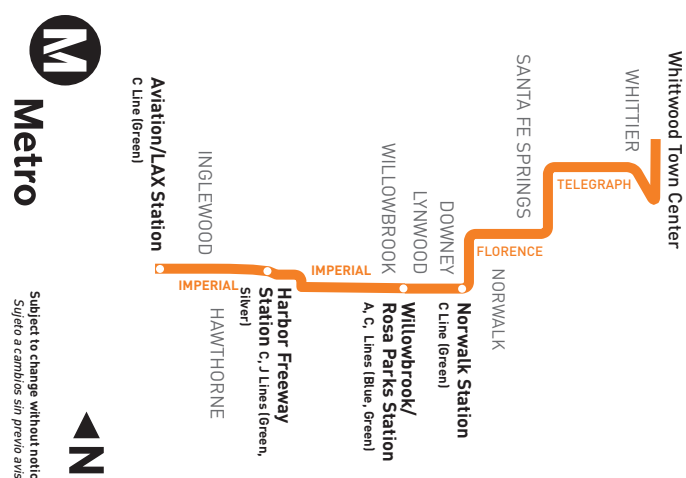

metro.net
323.GO METRO
Wheelchair Hotline
800.621.7828

Travel Info
511
California Relay Service
711

Metro Local
Eastbound to Whittier Town Center
Westbound to Aviation/LAX Station
via Imperial Hwy

120

Effective Dec 11 2022