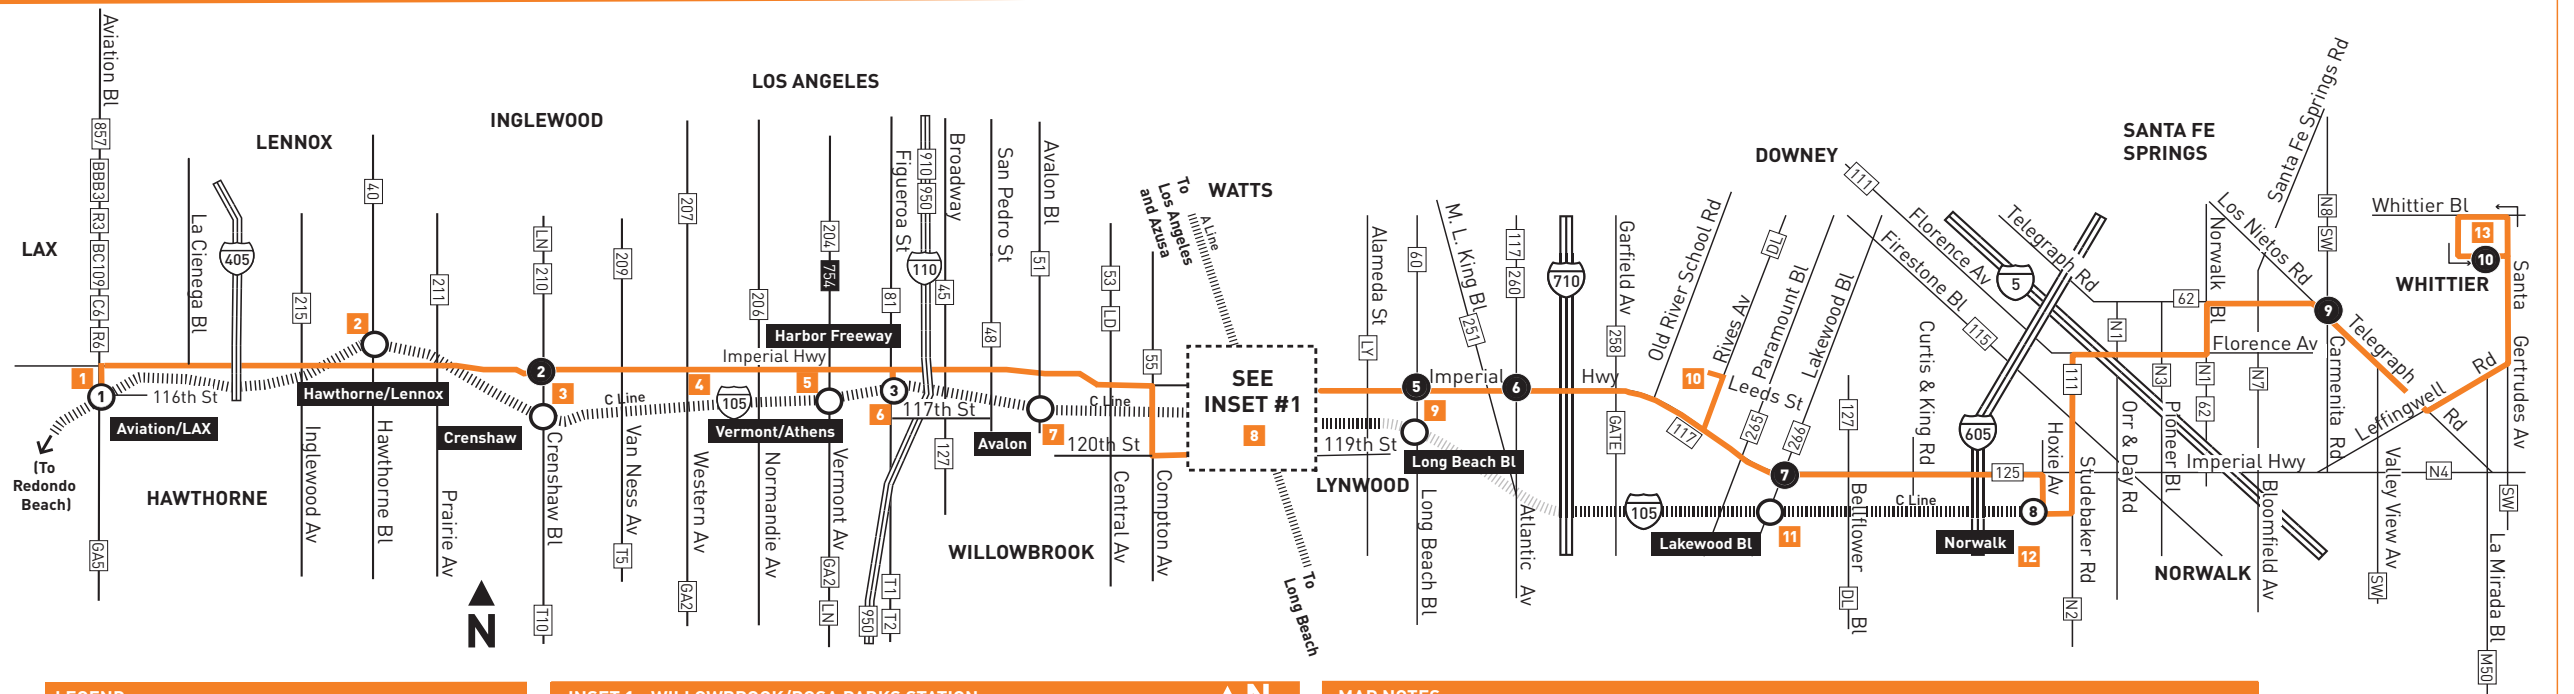

Horarios de sábado, domingo, y días feriados en vigor para New Year's Day, Memorial Day, Independence Day, Labor Day, Thanksgiving Day y Christmas Day

Special Notes

Between midnight and 5:00am, Line 40 Owl service operates on Imperial Highway between Hawthorne Blvd. and Aviation Blvd. then continues on Aviation Blvd. to service the LAX City Bus Center. See Line 40 timetable for specific information.

Trips Operate through Rancho Los Amigos Medical Center

Avisos especiales

Entre la media noche y 5am, el servicio Owl de la Línea 40 se opera sobre Imperial Hwy entre Hawthorne Blvd. y Aviation Blvd. luego continúa sobre Aviation Blvd. para servir LAX City Bus Center. Vea el horario de la Línea 40 para mas información.

Viajes operan a través de Rancho Los Amigos Centro Médico

ROUTE MAP

LEGEND

- Line 120 Route
- Metro Rail
- Timepoint
- Metro Rail Station
- Metro Rail Station and Timepoint
- BBB Santa Monica's Big Blue Bus
- BC Beach Cities Transit
- C Culver CityBus
- CE Commuter Express
- DL DowneyLink
- FT Foothill Transit
- GA GTrans (Gardena)
- GATE Get Around Town Express (South Gate)
- LB Long Beach Transit
- LD LADOT DASH
- LN County of LA - The Link Shuttle
- LY Lynwood Breeze
- OC Orange County Bus
- M Montebello Bus Lines
- N Norwalk Transit
- R Rapid
- RS Rancho Los Amigos Hospital Shuttle
- SW Sunshine Shuttle
- T Torrance Transit