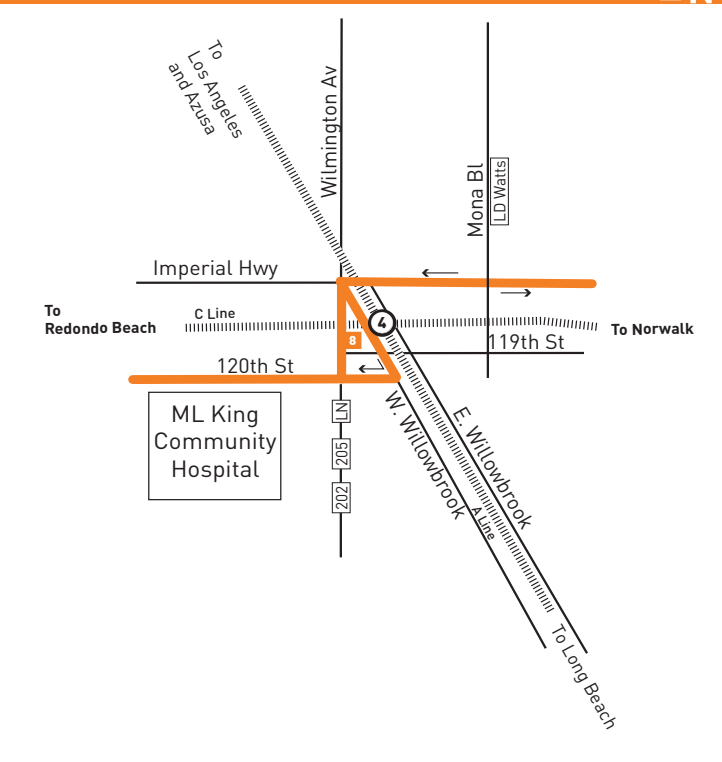

INSET 1 - WILLOWBROOK/ROSA PARKS STATION

MAP NOTES

- **1 Aviation/LAX C Line Station**
  Metro 120, 857 C & K Line Link; C6, R6; LAX "M" Shuttle; CE438; BBB3, R3; BC109; GA5
- **2 Hawthorne/Lennox C Line Station**
  Metro 40, 212, SoFi Stadium Shuttle; LN Lennox
- **3 Crenshaw C Line Station**
  Metro 207, 209, 210; T10
- **4 Los Angeles Southwest College**
  Metro 120, 207; GA2; LN Athens
- **5 Vermont/Athens C Line Station**
  Metro 204, 206, 754; GA2; LN Athens
- **6 Harbor Freeway C, J Lines Station**
  Metro 45, 81, 120, 127, 550; Dodger Stadium Express; CE448; GA1X; T1, T2, T4X
- **7 Avalon C Line Station**
  Metro 48, 51; LDWatts; LN Willowbrook A
- **8 Willowbrook/Rosa Parks A, C Lines Station**
  Metro 53, 55, 120, 202, 205; DASH Watts; GA5; LN Willowbrook A, B; LN King Medical Center Shuttle; LY D; RS
- **9 Long Beach Bl C Line Station**
  Metro 60, 251; LY A
- **10 Rancho Los Amigos National Rehabilitation Center**
  Metro 117, 120, Mon - Fri 7:30am - 6:30pm; DL Southwest; RS
- **11 Lakewood Bl C Line Station**
  Metro 117, 265, 266; DL Southeast; LB22
- **12 Norwalk C Line Station**
  Metro 111, 115, 120, 125, 460, 577; N2, N4, N5, N7; LB172, LB173
- **13 Whittwood Town Center**
  Metro 120; FT 285; M10; SW