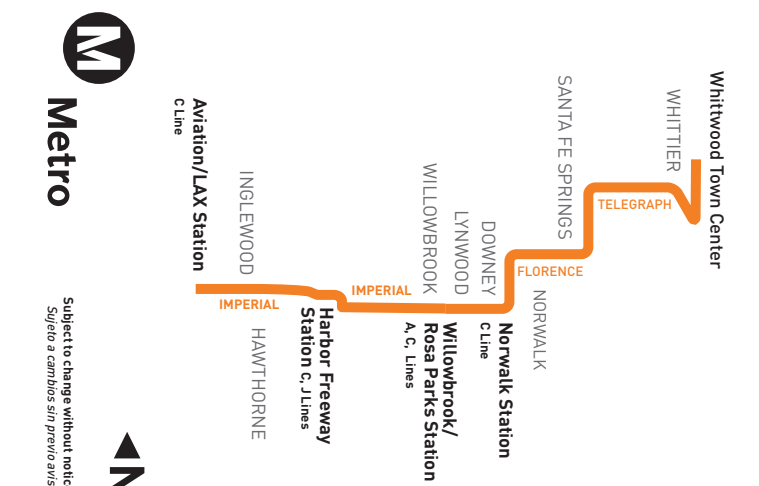

Eastbound Al Este (Approximate Times/Tiempos Aproximados)

Table with 10 columns representing stations from El Segundo to Whittier. It lists departure times for various routes, including direct routes and routes with transfers at Willowbrook/Rosa Parks Station.

Westbound Al Oeste (Approximate Times/Tiempos Aproximados)

Table with 10 columns representing stations from Whittier to El Segundo. It lists departure times for various routes, including direct routes and routes with transfers at Willowbrook/Rosa Parks Station.

Saturday

Eastbound Al Este (Approximate Times/Tiempos Aproximados)

Table with 10 columns representing stations from El Segundo to Whittier. It lists departure times for various routes, including direct routes and routes with transfers at Willowbrook/Rosa Parks Station.