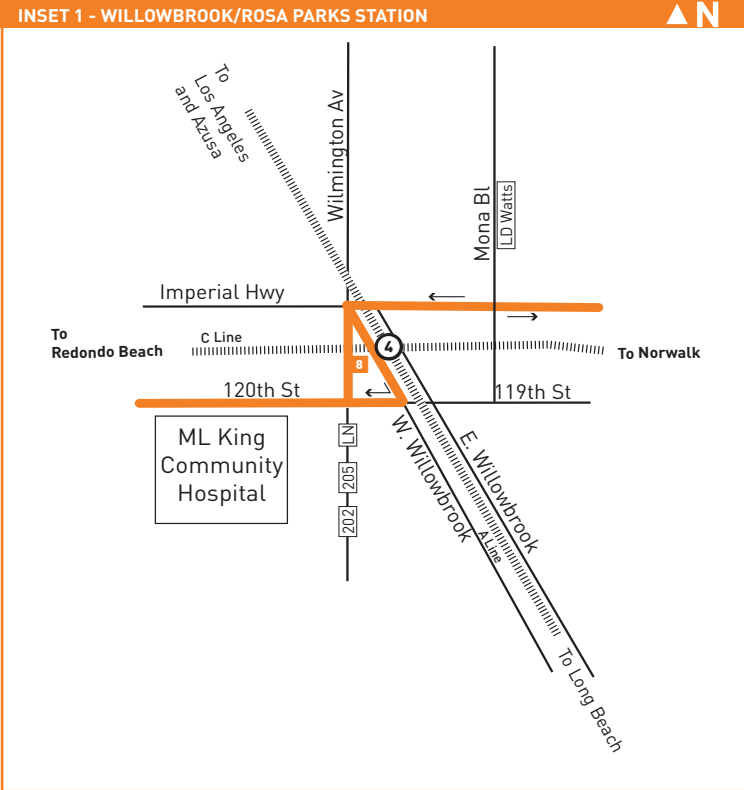

▲ Trips operate through Rancho Los Amigos Medical Center.

▲ Viajes operan a través de Rancho Los Amigos Centro Médico

ROUTE MAP

**LEGEND**

- Line 120 Route
- Metro Rail
- Timepoint
- Metro Rail Station
- Metro Rail Station and Timepoint
- BBB Santa Monica's Big Blue Bus
- BC Beach Cities Transit
- C Culver CityBus
- CE Commuter Express
- DL DowneyLink
- FT Foothill Transit
- GA GTrans (Gardena)
- GATE Get Around Town Express (South Gate)
- LB Long Beach Transit
- LD LADOT DASH
- LN County of LA - The Link Shuttle
- LY Lynwood Breeze
- OC Orange County Bus
- M Montebello Bus Lines
- N Norwalk Transit
- R Rapid
- RS Rancho Los Amigos Hospital Shuttle
- SW Sunshine Shuttle
- T Torrance Transit

**MAP NOTES**

- Aviation/LAX C Line Station**  
Metro 120, 857 C & K Line Link; C6, R6; LAX "M" Shuttle; CE438; BBB3, R3; BC109; GA5
- Hawthorne/Lennox C Line Station**  
Metro 40, 212, SoFi Stadium Shuttle; LN Lennox
- Crenshaw C Line Station**  
Metro 207, 209, 210; T10
- Los Angeles Southwest College**  
Metro 120, 207; GA2; LN Athens
- Vermont/Athens C Line Station**  
Metro 204, 206, 754; GA2; LN Athens
- Harbor Freeway C, J Lines Station**  
Metro 45, 81, 120, 127, 550; Dodger Stadium Express; CE448; GA1X; T1, T4X
- Avalon C Line Station**  
Metro 48, 51; LDWatts; LN Willowbrook A
- Willowbrook/Rosa Parks A, C Lines Station**  
Metro 53, 55, 120, 202, 205; DASH Watts; GA5; LN Willowbrook B; LN King Medical Center Shuttle; LY D; RS
- Long Beach B C Line Station**  
Metro 60, 251; LY A
- Rancho Los Amigos National Rehabilitation Center**  
Metro 117, 120, Mon - Fri 7:30am - 6:30pm; DL Southwest; RS
- Lakewood B C Line Station**  
Metro 117, 265, 266; DL Southeast; LB22
- Norwalk C Line Station**  
Metro 111, 115, 120, 125, 460, 577; N2, N4, N5, N7; LB172, LB173
- Whittwood Town Center**  
Metro 120; FT 285; M10; SW