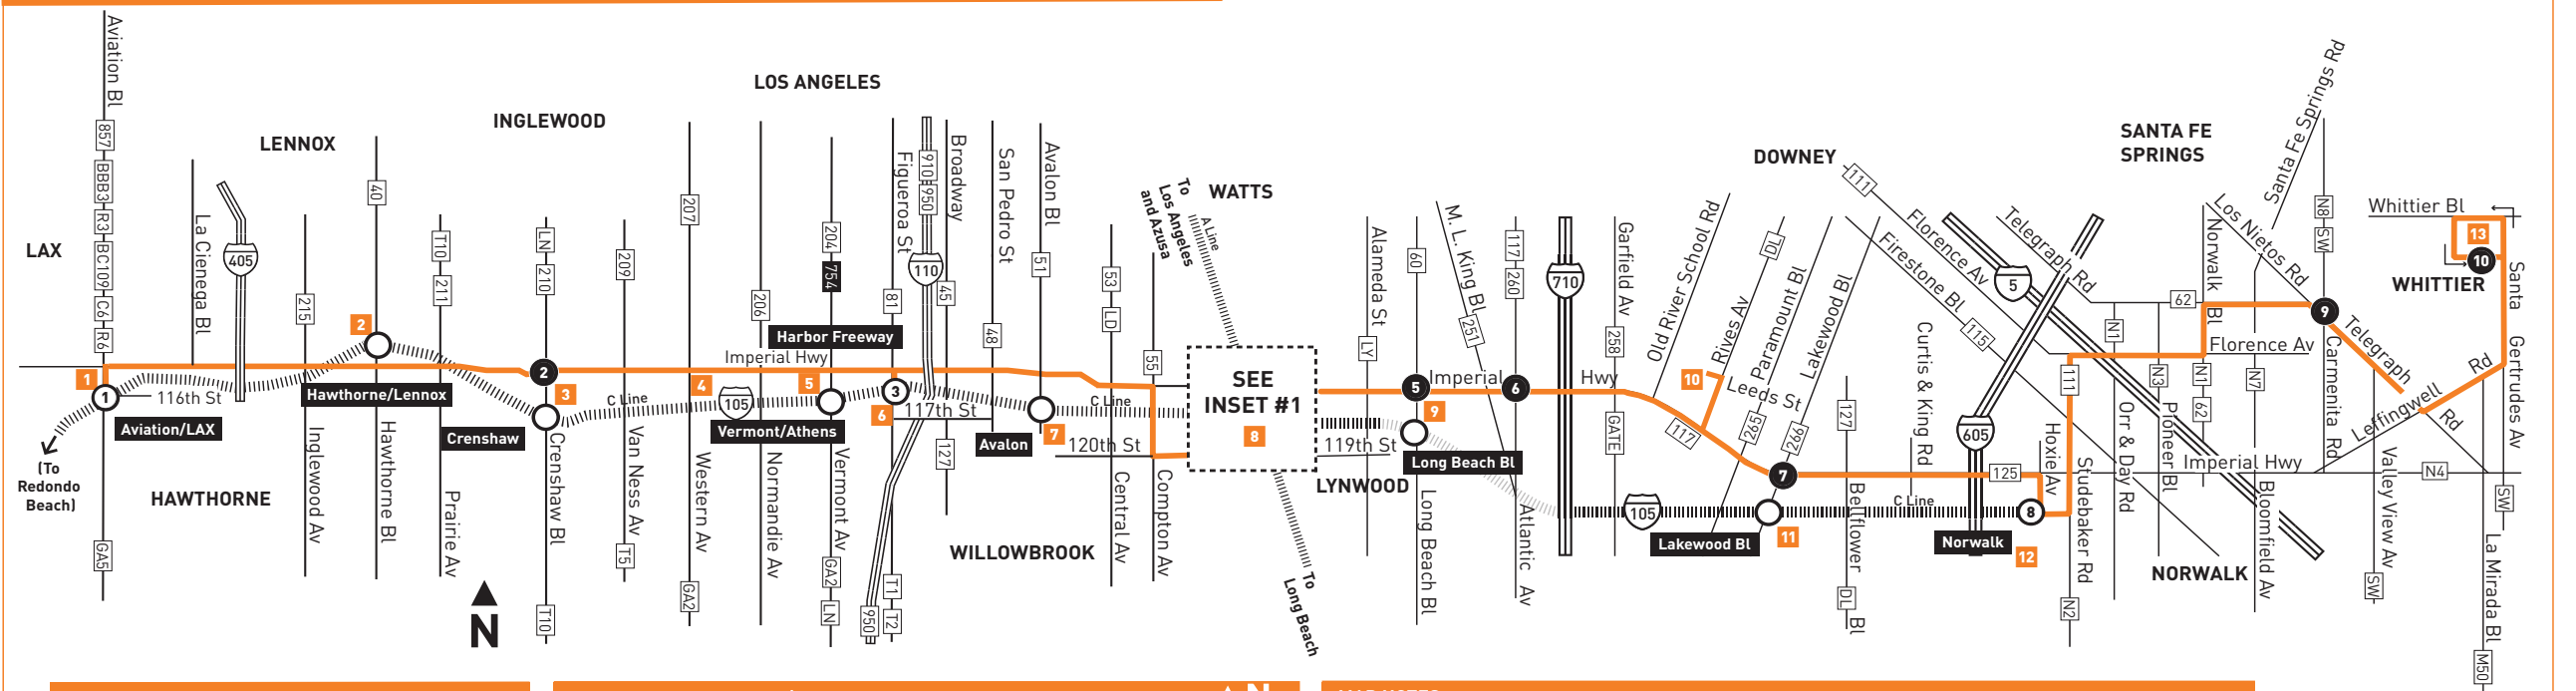

▲ Trips operate through Rancho Los Amigos Medical Center.

▲ Viajes operan a través de Rancho Los Amigos Centro Médico

ROUTE MAP

**LEGEND**

- Line 120 Route
- Metro Rail
- Timepoint
- Metro Rail Station
- Metro Rail Station and Timepoint
- BBB Santa Monica's Big Blue Bus
- BC Beach Cities Transit
- C Culver CityBus
- CE Commuter Express
- DL DowneyLink
- FT Foothill Transit
- GA GTrans (Gardena)
- GATE Get Around Town Express (South Gate)
- LB Long Beach Transit
- LD LADOT DASH
- LN County of LA - The Link Shuttle
- LY Lynwood Breeze
- OC Orange County Bus
- M Montebello Bus Lines
- N Norwalk Transit
- R Rapid
- RS Rancho Los Amigos Hospital Shuttle
- SW Sunshine Shuttle
- T Torrance Transit