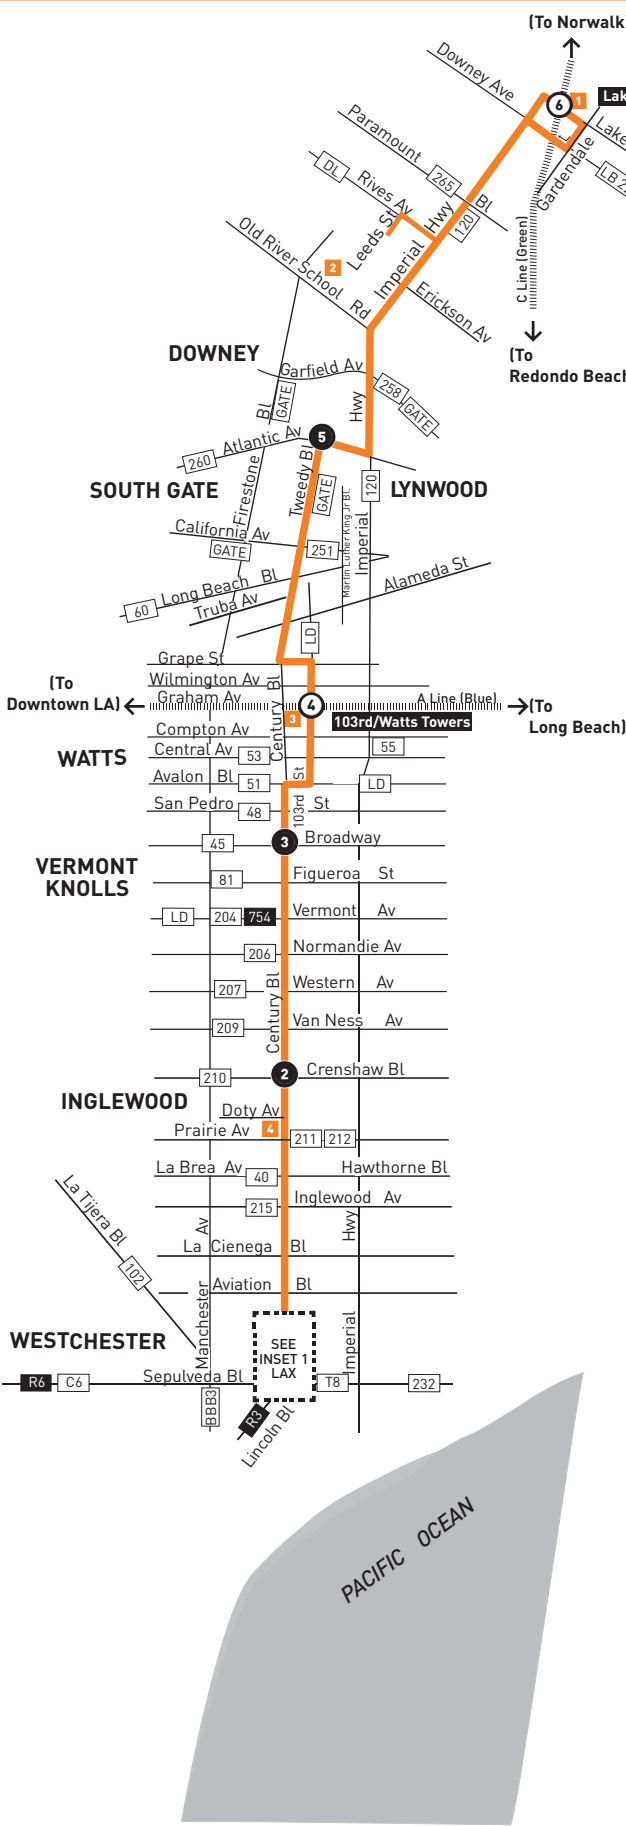

ROUTE MAP

LEGEND

- Line 117 Route
- Metro Rail
- Timepoint
- Metro Rail Station and Timepoint
- Santa Monica's Big Blue Bus
- Beach Cities Transit
- Culver CityBus
- Get Around Town Express (South Gate)
- Long Beach Transit
- LADOT DASH
- Rapid
- Torrance Transit

MAP NOTES

1. **Lakewood Bl C Line (Green) Station**
   Metro 117, 265, 266; DL Southeast; LB22
2. **Rancho Los Amigos Medical Center**
   Metro 117, 120; DL Southwest; Rancho Shuttle
3. **103rd St/Watts Towers A Line (Blue) Station**
   Metro 55, 117; DASH Watts
4. **Hollywood Park Casino/ So Fi Stadium**
   Metro 117, 211, 212
5. **LAX City Bus Center**
   Metro 40 Owl, 102, 111, 117, 232
   BBB3, R3; BC109; C6, R6; T8; LAX Shuttle