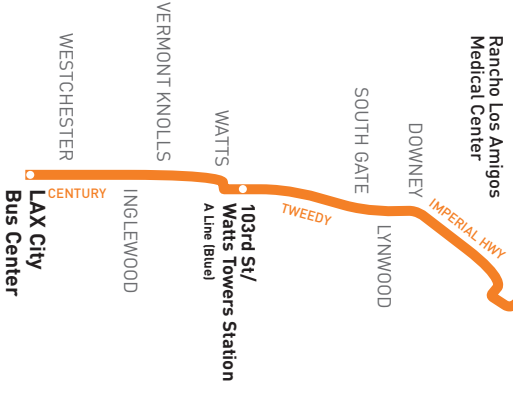

metro.net
323.GOMETRO
Wheelchair Hotline
800.621.7828

Travel Info
511
California Relay Service
711

Metro Local
Eastbound to Downey
Westbound to LAX City Bus Center
via Century Bl & Imperial Hwy

Effective Dec 11 2022