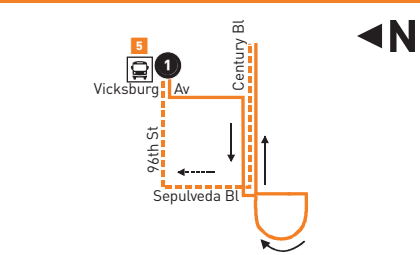

INSET 1 - LAX CITY BUS CENTER

INSET 1 - LEGEND

- Timepoint
- Transit Center
- Eastbound
- Westbound

596051