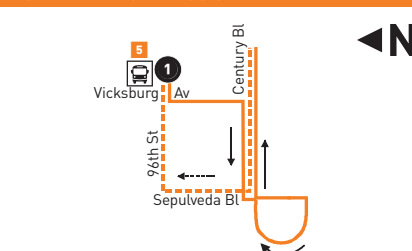

INSET 1 - LAX CITY BUS CENTER

INSET 1 - LEGEND

- Timepoint
- Transit Center
- Eastbound
- Westbound

556051