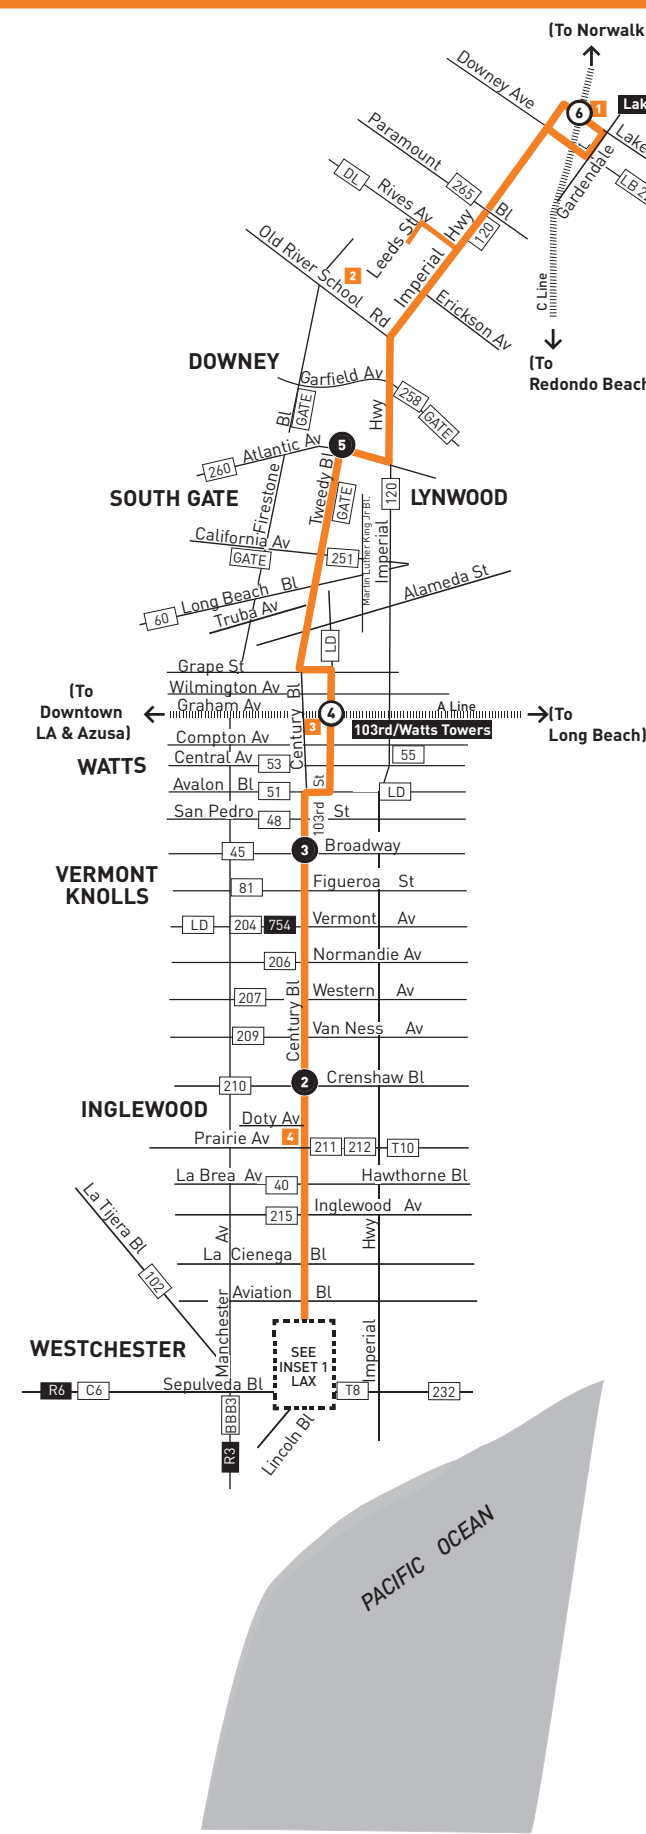

ROUTE MAP

LEGEND

- Line 117 Route
- Metro Rail
- Timepoint
- Metro Rail Station and Timepoint
- Santa Monica's Big Blue Bus
- Beach Cities Transit
- Culver CityBus
- Get Around Town Express (South Gate)
- Long Beach Transit
- LADOT DASH
- Rapid
- Torrance Transit

MAP NOTES

1. **Lakewood Bl C Line Station**
   Metro 117, 265, 266; DL Southeast; LB22
2. **Rancho Los Amigos Medical Center**
   Metro 117, 120; DL Southwest; Rancho Shuttle
3. **103rd St/Watts Towers A Line Station**
   Metro 55, 117; DASH Watts
4. **Hollywood Park Casino/SoFi Stadium**
   Metro 117, 211, 212; T10
5. **LAX City Bus Center**
   Metro 40 Owl, 102, 111, 117, 232
   BBB3, R3; BC109; C6, R6; T8; LAX Shuttle