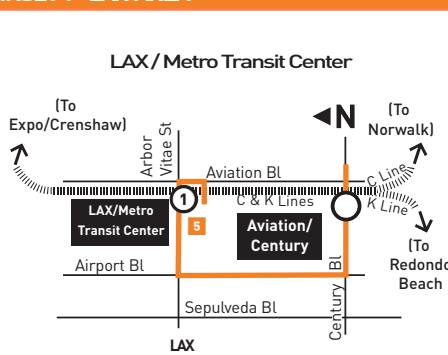

ROUTE MAP

LEGEND

- Line 117 Route
- Metro Rail
- # Timepoint
- # Metro Rail Station and Timepoint
- BBB Santa Monica's Big Blue Bus
- BC Beach Cites Transit
- C Culver CityBus
- GA GTrans
- GATE Get Around Town Express (South Gate)
- LB Long Beach Transit
- LD LADOT DASH
- R Rapid
- T Torrance Transit

MAP NOTES

- Lakewood Bl C Line Station**
Metro 117, 265, 266; DL Southeast; LB22
- Rancho Los Amigos Medical Center**
Metro 117, 120; DL Southwest; Rancho Shuttle
- 103rd St/Watts Towers A Line Station**
Metro 55, 117; DASH Watts
- Hollywood Park Casino/ SoFi Stadium/Intuit Dome**
Metro 117, 211, 212; T10
- LAX/Metro Transit Center**
Metro C & K Lines, 40 Owl, 102, 111, 117, 232; BBB3; BC109; C6, GA5, R6; T8; LAX Shuttle

INSET 1 - LAX AREA

INSET 1 - LEGEND

- Line 117 Route
- # Timepoint and Metro Rail Station
- Metro Rail Station

- metronet 323.60/METRO Wheelchair Hotline 800.671.7828
- 511 Travel Info 511
- California Relay Service 711