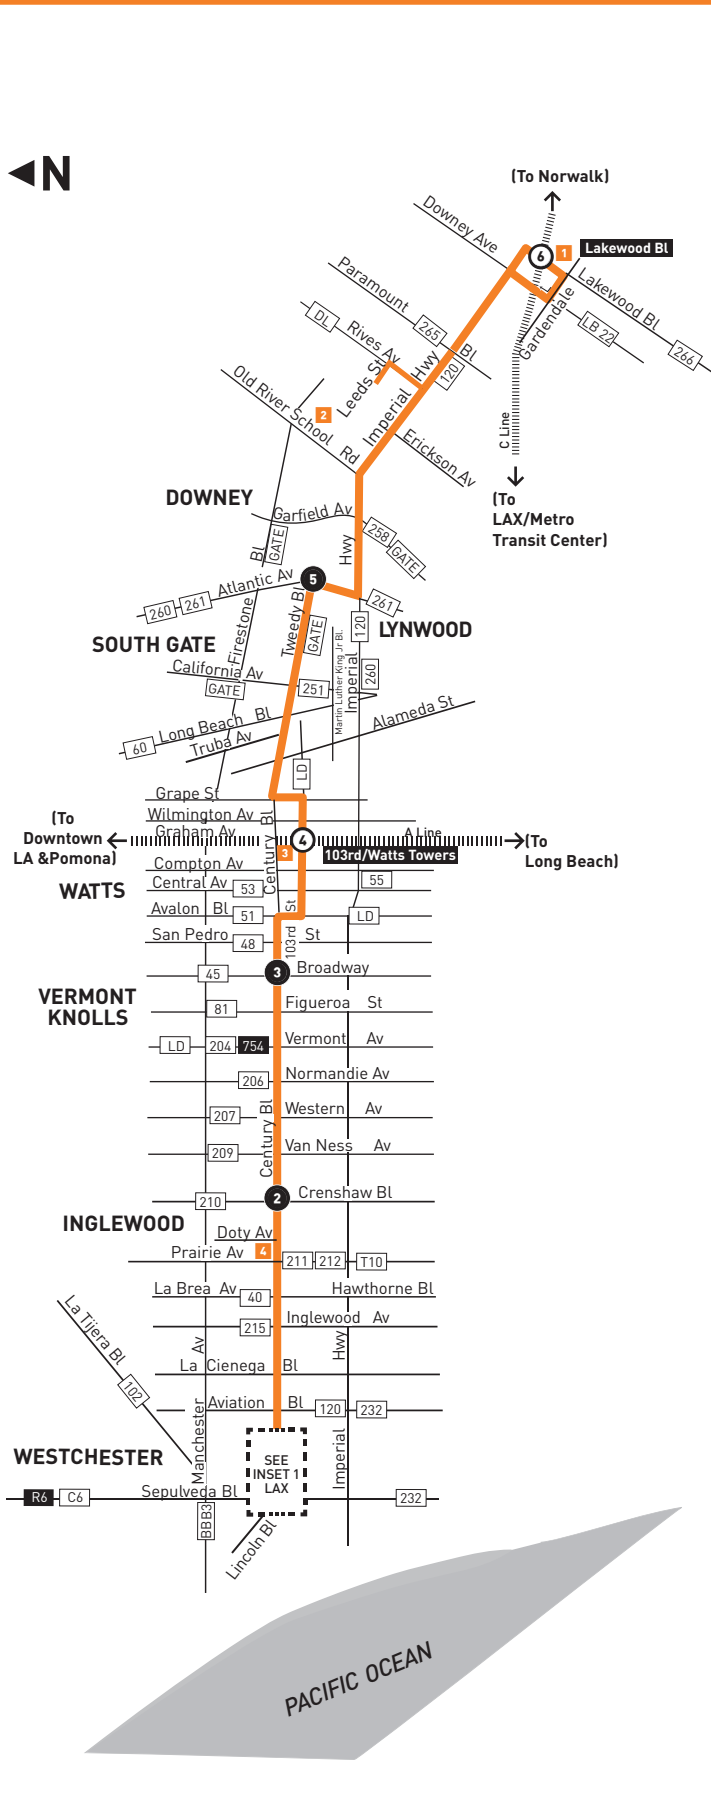

ROUTE MAP

LEGEND

- Line 117 Route
- Metro Rail
- # Timepoint
- # Metro Rail Station and Timepoint
- BBB Santa Monica's Big Blue Bus
- BC Beach Cites Transit
- C Culver CityBus
- GA GTrans
- GATE Get Around Town Express (South Gate)
- LB Long Beach Transit
- LD LADOT DASH
- R Rapid
- T Torrance Transit

MAP NOTES

- Lakewood Bl C Line Station**
Metro 117, 265, 266; DL Southeast; LB22
- Rancho Los Amigos Medical Center**
Metro 117, 120; DL Southwest; Rancho Shuttle
- 103rd St/Watts Towers A Line Station**
Metro 55, 117; DASH Watts
- Hollywood Park Casino/ SoFi Stadium/Intuit Dome**
Metro 117, 211, 212; T10
- LAX/Metro Transit Center**
Metro C & K Lines, 40 Owl, 102, 111, 117, 232; BBB3; BC109; C6, GA5, R6; T8; LAX Shuttle

INSET 1 - LAX AREA

INSET 1 - LEGEND

- Line 117 Route
- # Timepoint and Metro Rail Station
- Metro Rail Station

- metronet 323.60/METRO Wheelchair Hotline 800.671.7828
- 511 Travel Info 511
- California Relay Service 711