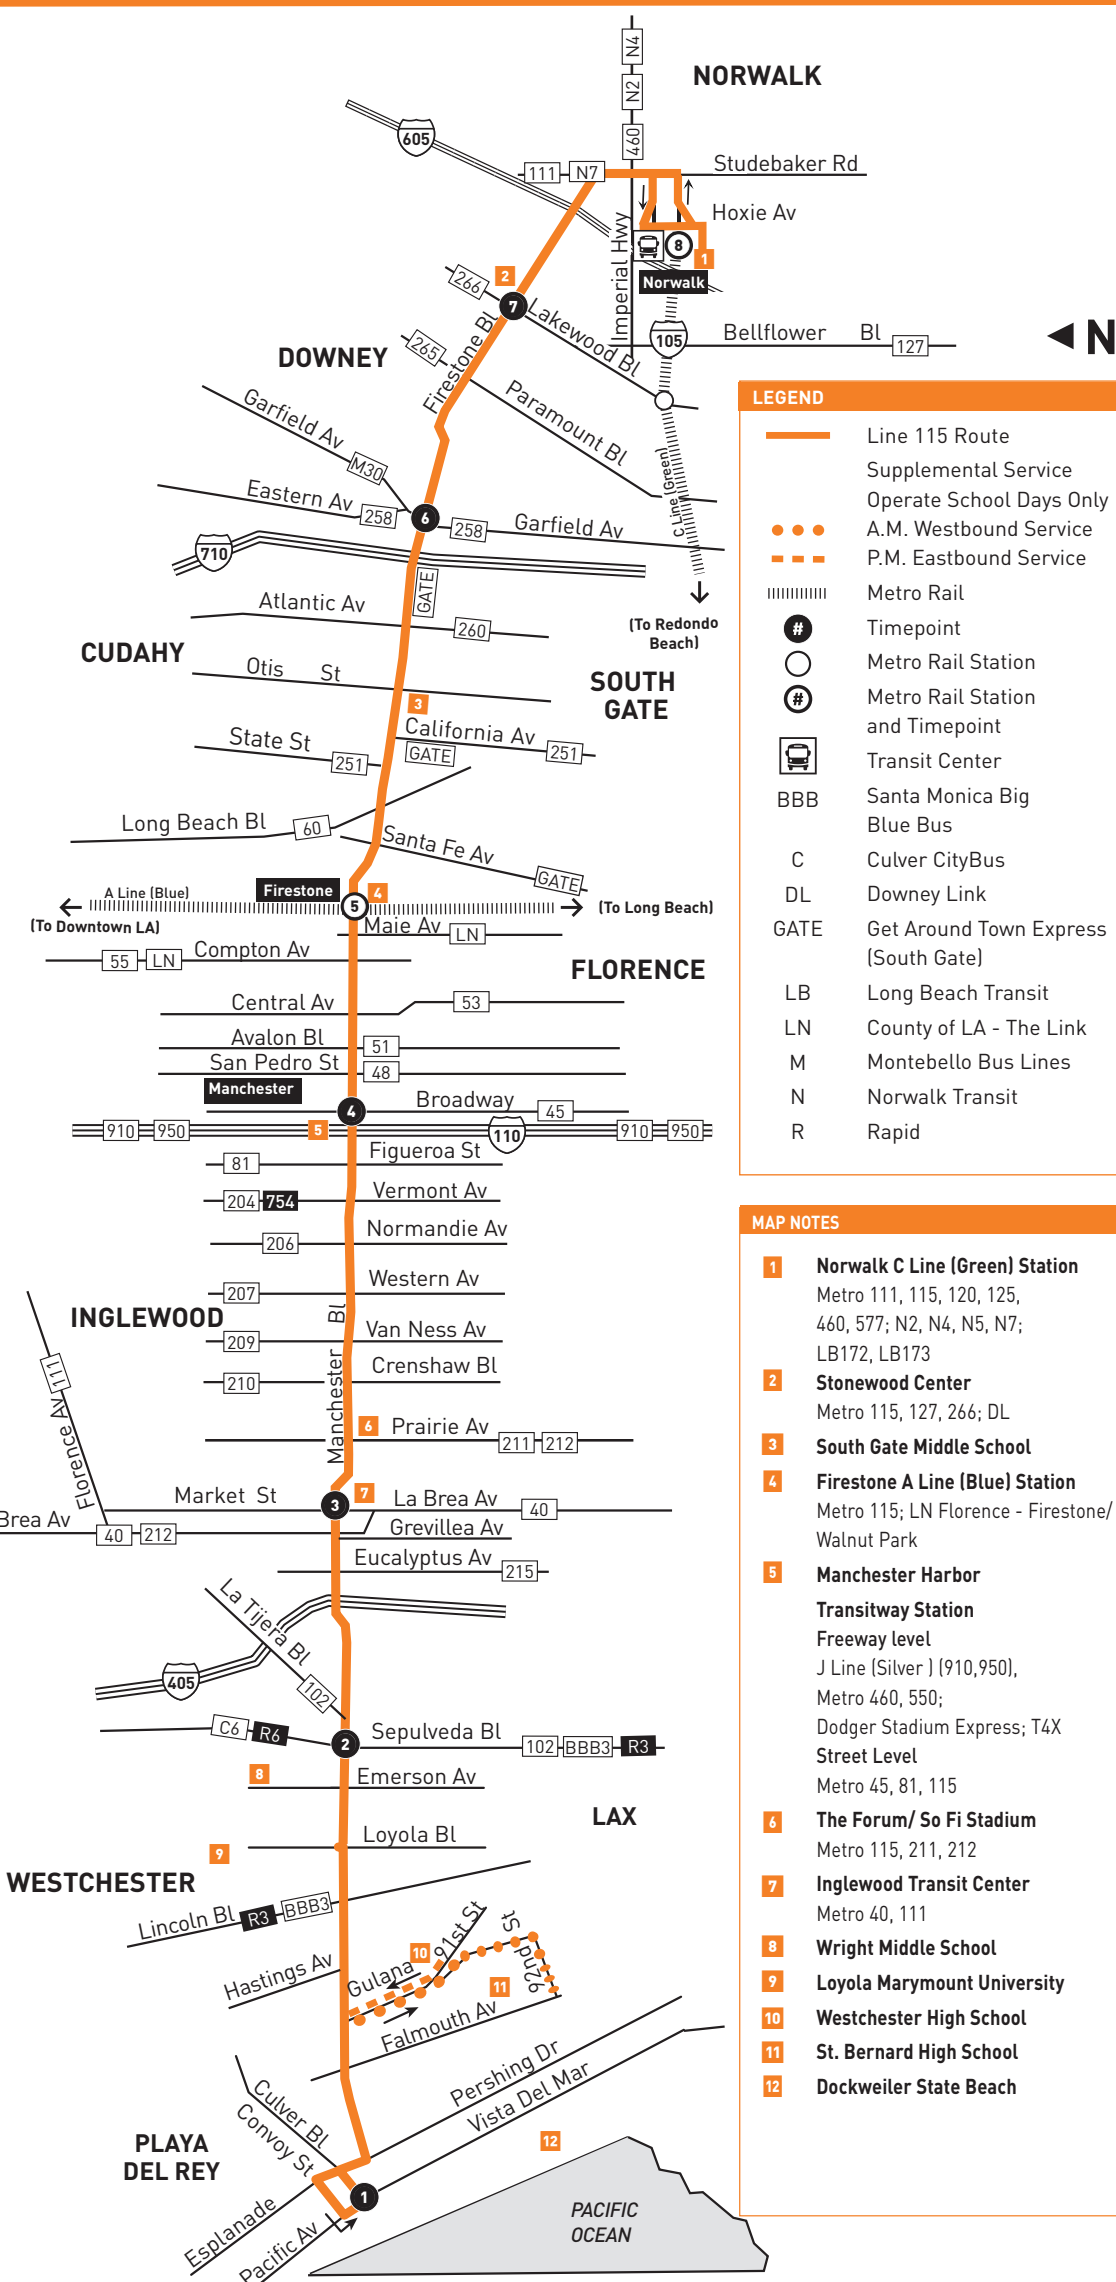

ROUTE MAP

1. #### LEGEND
2. Line 115 Route
   - Supplemental Service
   - Operate School Days Only
   - A.M. Westbound Service
   - P.M. Eastbound Service
   - Metro Rail
   - # Timepoint
   - Metro Rail Station
   - # Metro Rail Station and Timepoint
   - Transit Center
   - BBB Santa Monica Big Blue Bus
   - C Culver CityBus
   - DL Downey Link
   - GATE Get Around Town Express (South Gate)
   - LB Long Beach Transit
   - LN County of LA - The Link
   - M Montebello Bus Lines
   - N Norwalk Transit
   - R Rapid

1. #### MAP NOTES
1. **Norwalk C Line (Green) Station**
     Metro 111, 115, 120, 125, 460, 577; N2, N4, N5, N7; LB172, LB173
  2. **Stonewall Center**
     Metro 115, 127, 266; DL
  3. **South Gate Middle School**
  4. **Firestone A Line (Blue) Station**
     Metro 115; LN Florence - Firestone/Walnut Park
  5. **Manchester Harbor Transitway Station**
     Freeway level
     J Line (Silver) (910,950), Metro 460, 550;
     Dodger Stadium Express; T4X Street Level
     Metro 45, 81, 115
  6. **The Forum/ So Fi Stadium**
     Metro 115, 211, 212
  7. **Inglewood Transit Center**
     Metro 40, 111
  8. **Wright Middle School**
  9. **Loyola Marymount University**
  10. **Westchester High School**
  11. **St. Bernard High School**
  12. **Dockweiler State Beach**

150954

Need to know on the go?

Download *Transit* app for trip plans, service alerts, maps and more.

Lose something?

Learn more about Metro's Lost & Found service. Visit metro.net/lostandfound or call 323.937.8920.