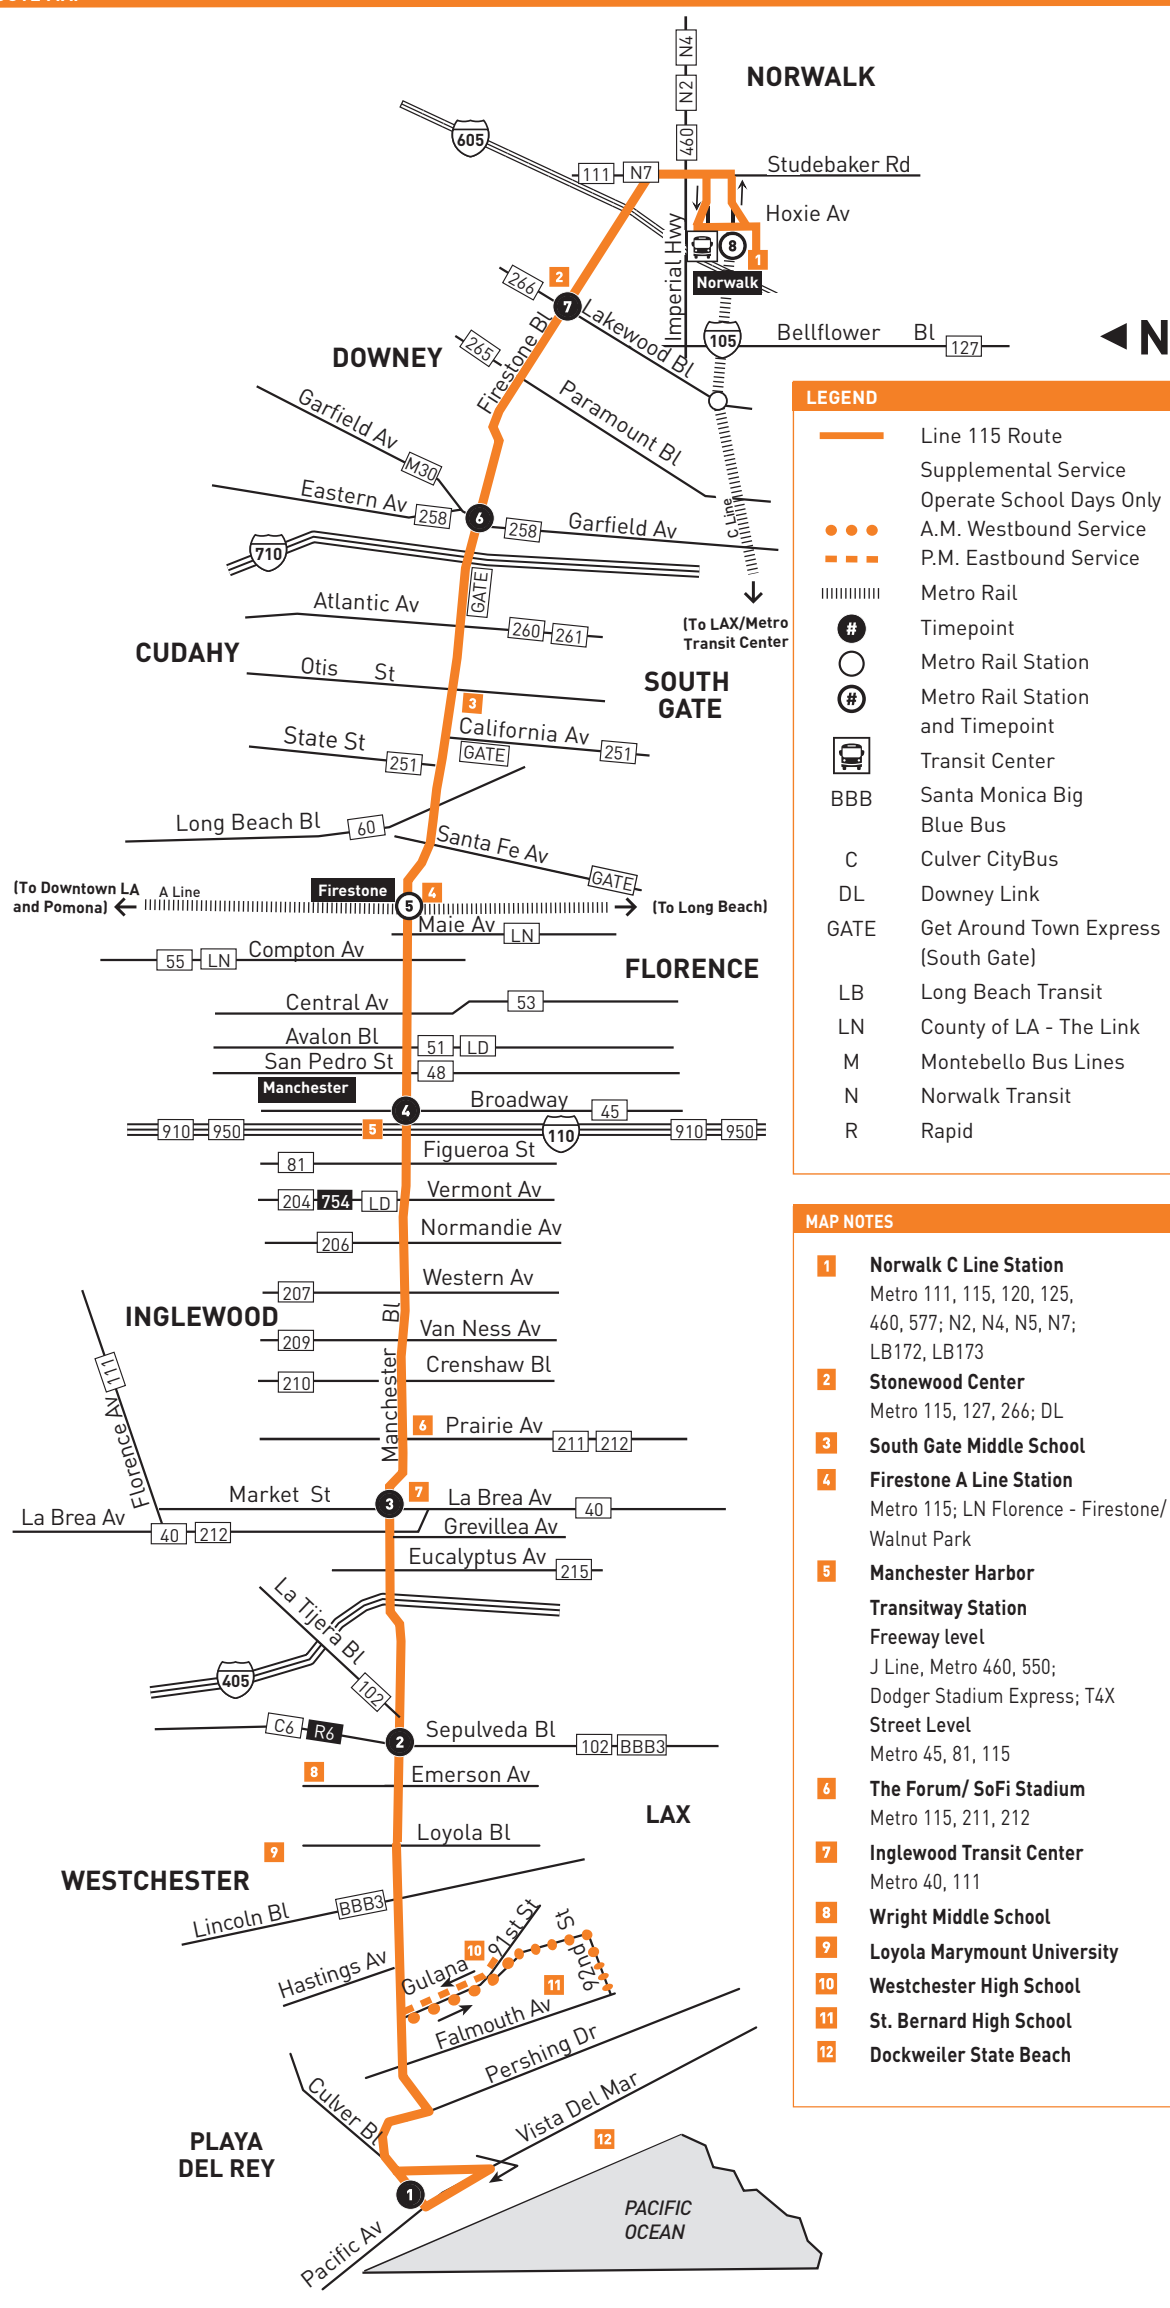

ROUTE MAP

150954

Meet Metro Micro.

Metro's on-demand rideshare service is safe and affordable for local trips. Find your zone and download the app at metro.net/micro or call 323.466.3876.

Lose something?

Learn more about Metro's Lost & Found service. Visit metro.net/lostandfound or call 323.937.8920.